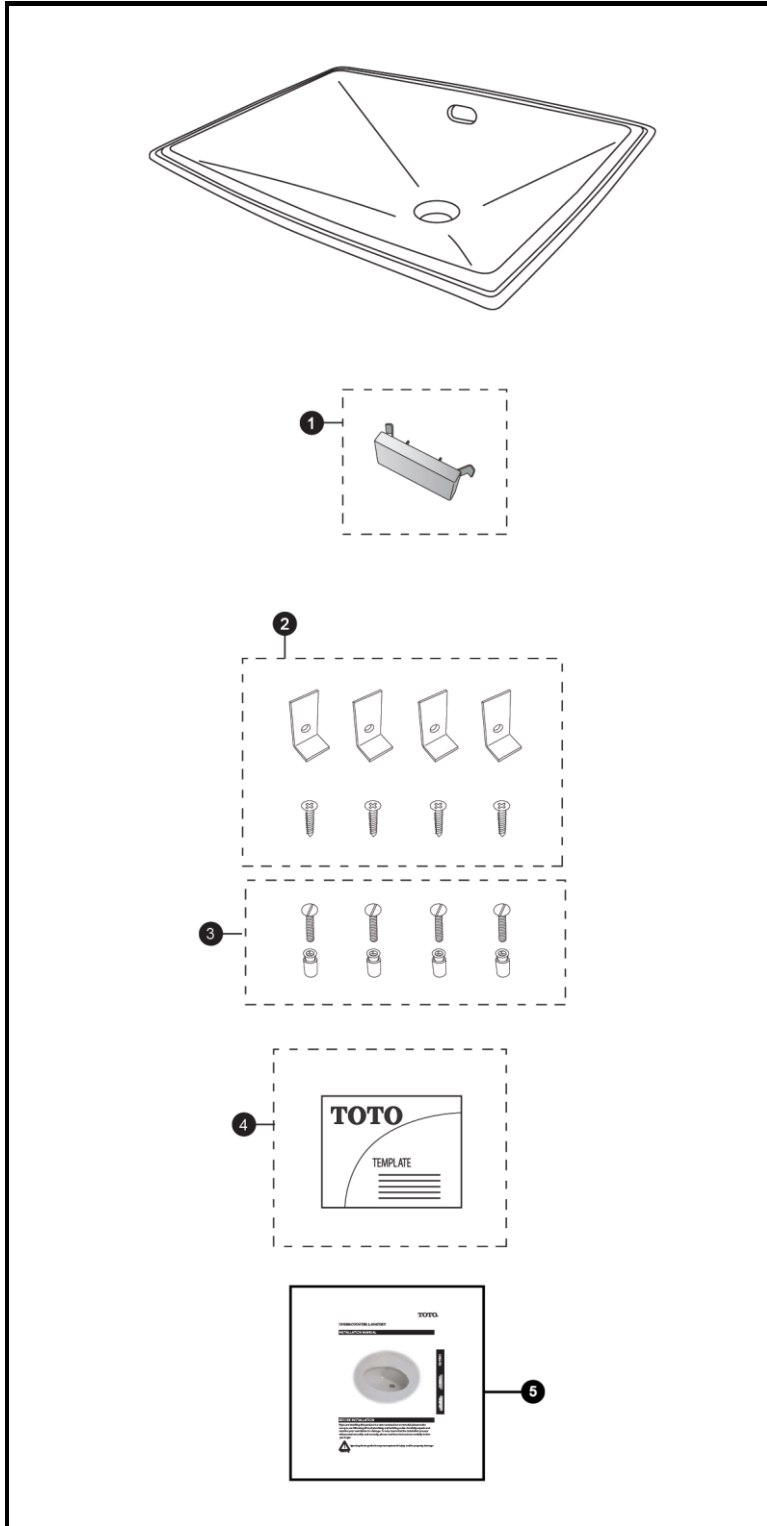

Lloyd®
Under Counter Lavatory

Item	Part	Description
1	THU205#CP	Chrome Plated overflow cover
	THU205#PN	Polished Nickel overflow cover
	THU205#BN	Brushed Nickel overflow cover
2	THU408	Mounting set, UC lav, standard rim
3	THU410	Anchor set, UC lav, hard surface
4	0GU123-1	Template, LT931
5	0GU035-5	Installation and Owner's Manual, UC lav

Note:

Product Number Explanations	
Under Counter Lavatory	Colors
(LT) Lavatory	(#01) Cotton
(931) Model	(#03) Bone
	(#11) Colonial White
	(#12) Sedona Beige
	(#51) Ebony

Actual Product may vary slightly from illustration.