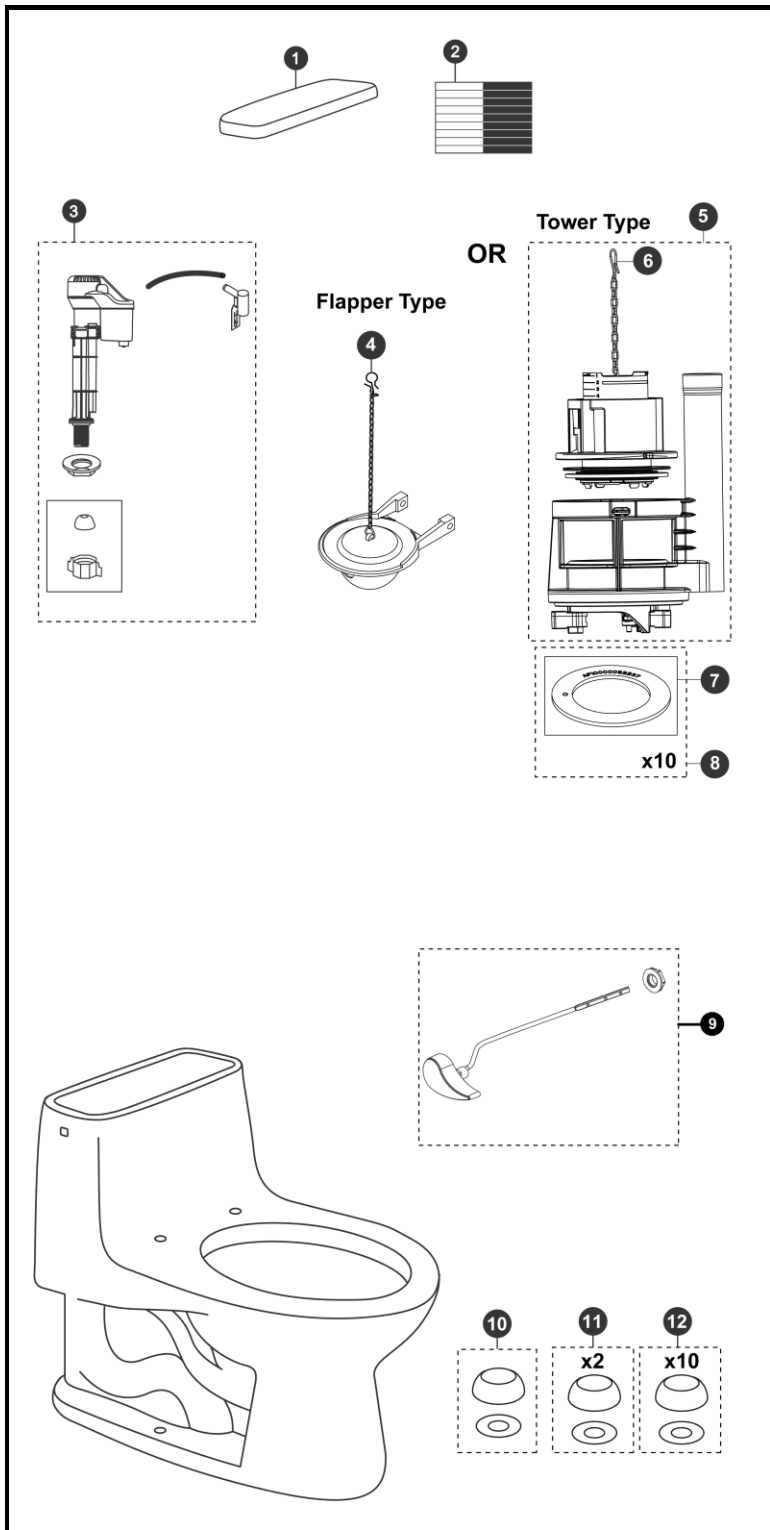

Eco Ultramax®
1.28 Gpf Toilet, Round,
E-MAX®, 12" Rough-In

Item	Part	Description
1	TCU854CRE#01	Tank Lid w/ Velcro Tape - Cotton
	TCU854CRE#03	Tank Lid w/ Velcro Tape - Bone
	TCU854CRE#11	Tank Lid w/ Velcro Tape - Colonial White
	TCU854CRE#12	Tank Lid w/ Velcro Tape - Sedona Beige
	TCU854CRE#51	Tank Lid w/ Velcro Tape - Ebony
2	THU107	Velcro Tape
3	TSU81.30-A	Fill Valve
4	THU500S	Flapper w/ Chain
5	THU453.10C-A	Drain Valve
6	THU440-A	Flush Tower
7	THU407	Seal Gasket (1 piece)
8	THU370	Seal Gasket (10 piece)
9	THU808#01-A	Trip Lever - Cotton
	THU808#03-A	Trip Lever - Bone
	THU808#11-A	Trip Lever - Colonial White
	THU808#12-A	Trip Lever - Sedona Beige
	THU808#51-A	Trip Lever - Ebony
	THU808#CP-A	Trip Lever - Chrome Plated
10	THU044#01	Bolt Cap Set - Cotton (1 set)
	THU044#03	Bolt Cap Set - Bone (1 set)
	THU044#11	Bolt Cap Set - Colonial White (1 set)
	THU044#12	Bolt Cap - Sedona Beige
	THU044#51	Bolt Cap - Ebony
11	THU044S#01	Bolt Cap Set - Cotton (2 pieces)
	THU044S#03	Bolt Cap Set - Bone (2 pieces)
	THU044S#11	Bolt Cap Set - Colonial White (2 pieces)
	THU044S#12	Bolt Cap Set - Sedona Beige (2 pieces)
	THU044S#51	Bolt Cap Set - Ebony (2 pieces)
12	THU098#01	Bolt Cap & Base (20 pieces) - Cotton
	THU098#03	Bolt Cap & Base (20 pieces) - Bone
	THU098#11	Bolt Cap & Base (20 pieces) - Colonial White
	THU098#12	Bolt Cap & Base (20 pieces) - Sedona Beige
	THU098#51	Bolt Cap & Base (20 pieces) - Ebony

Note:

Product Number Explanations	
One-Piece Toilet	Colors
(MS) Toilet & Seat Combination	(#01) Cotton
(CST) Gravity Type Toilet	(#03) Bone
(853) Toilet Model	(#11) Colonial White
(113) Seat Model	(#12) Sedona Beige
(E) E-MAX®	
(T) Drain Valve Tower	

Actual Product may vary slightly from illustration.