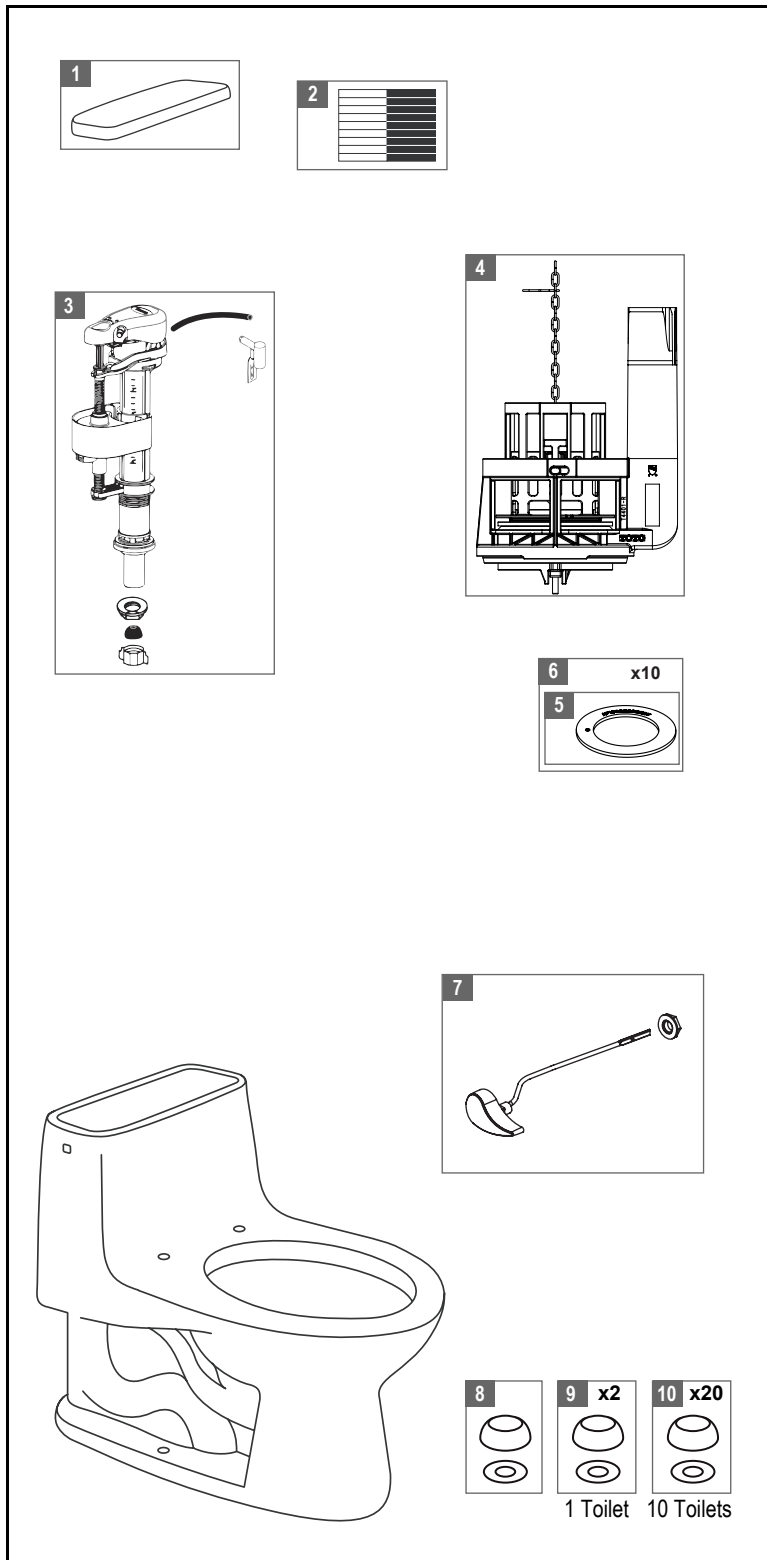

MS853113E, MS854114E, MS854114EG, MS854114EL, MS854114ELG & MS854114ELR

1.28 gpf Toilet, Round Front & Elongated Bowl, Regular & ADA Height, E-MAX®, CEFIONTECT® & Right Hand Trip Lever

Actual Product may vary slightly from illustration.

Note:

Item	Part Number	Description
1	TCU854CRE#01	Tank Lid w/ Velcro Tape
	TCU854CRE#03	Tank Lid w/ Velcro Tape
	TCU854CRE#11	Tank Lid w/ Velcro Tape
	TCU854CRE#12	Tank Lid w/ Velcro Tape
	TCU854CRE#51	Tank Lid w/ Velcro Tape
2	THU107	Velcro Tape
3	TSU81.30-A	Fill Valve
4	THU850-A	Flush Valve
5	THU407	Seal Gasket (1 piece)
6	THU370	Seal Gasket (10 pieces)
7	THU808#01-A	Trip Lever - Cotton
	THU808#03-A	Trip Lever - Bone
	THU808#11-A	Trip Lever - Colonial White
	THU808#12-A	Trip Lever - Sedona Beige
	THU808#51-A	Trip Lever - Ebony
	THU808#BN-A	Trip Lever - Brushed Nickel
	THU808#CP-A	Trip Lever - Chrome Plated
	THU808#MBL-A	Trip Lever - Matte Black
	THU808#PB-A	Trip Lever - Polished Brass
	THU808#PN-A	Trip Lever - Polished Nickel
	THU808#RB-A	Trip Lever - Oil Rubbed Bronze
	THU820#CP-A	Right Hand Trip Lever - Chrome Plated
	THU820#PN-A	Right Hand Trip Lever - Polished Nickel
	THU820#BN-A	Right Hand Trip Lever - Brushed Nickel
	THU820#PB-A	Right Hand Trip Lever - Polished Brass
8	THU044#01	Bolt Cap Set - Cotton (One side of toilet)
	THU044#03	Bolt Cap Set - Bone (One side of toilet)
	THU044#11	Bolt Cap Set - Colonial White (One side of toilet)
	THU044#12	Bolt Cap Set - Sedona Beige (One side of toilet)
	THU044#51	Bolt Cap Set - Ebony (One side of toilet)
9	THU044S#01	Bolt Cap Sets - Cotton (1 Toilet)
	THU044S#03	Bolt Cap Sets - Bone (1 Toilet)
	THU044S#11	Bolt Cap Sets - Colonial White (1 Toilet)
	THU044S#12	Bolt Cap Sets - Sedona Beige (1 Toilet)
	THU044S#51	Bolt Cap Sets - Ebony (1 Toilet)
10	THU098#01	Bolt Cap Sets - Cotton (10 Toilets)
	THU098#03	Bolt Cap Sets - Bone (10 Toilets)
	THU098#11	Bolt Cap Sets - Colonial White (10 Toilets)
	THU098#12	Bolt Cap Sets - Sedona Beige (10 Toilets)
	THU098#51	Bolt Cap Sets - Ebony (10 Toilets)