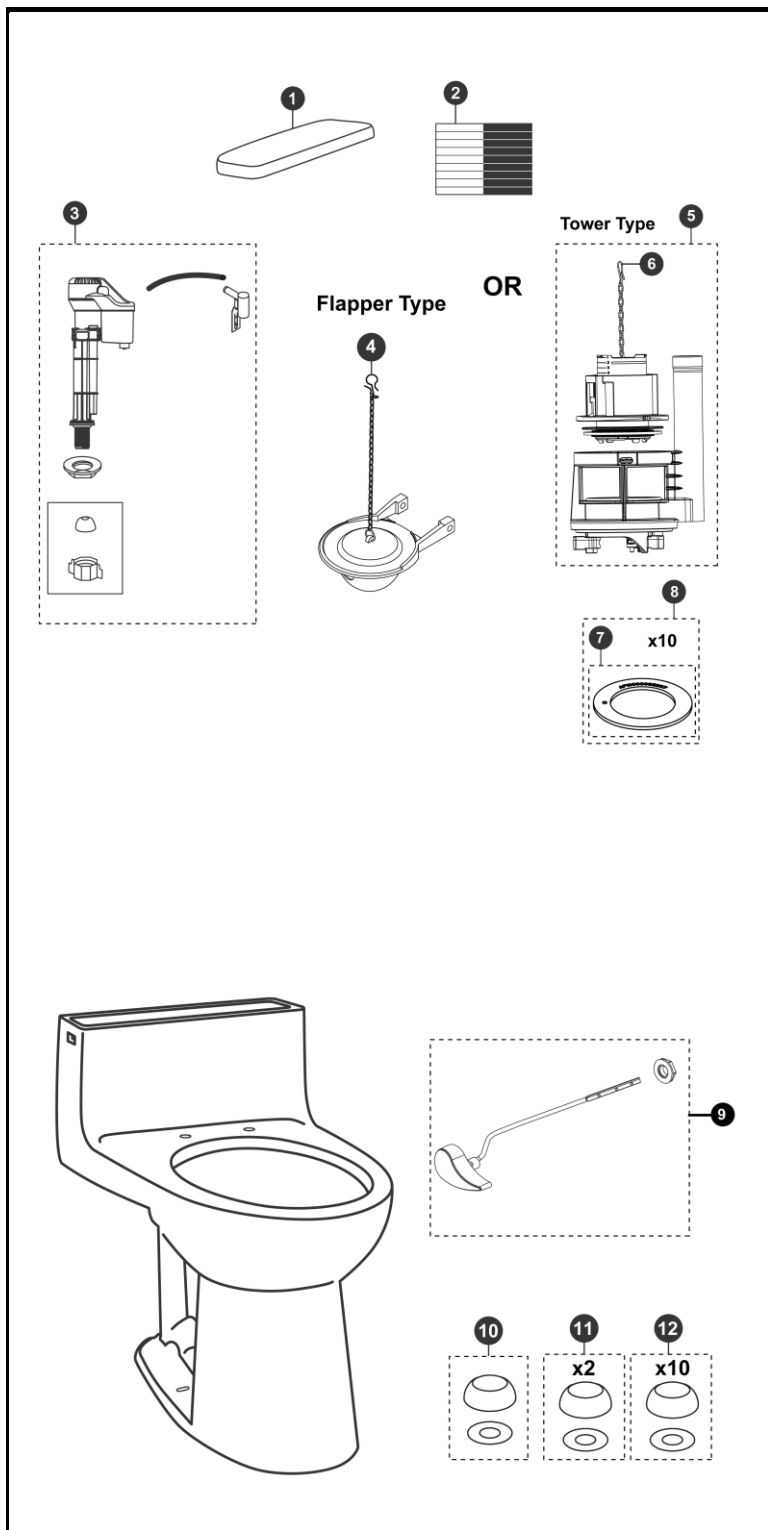

Eco Supreme® 1.28 Gpf Toilet, Elongated, Power Gravity®, 12" Rough-In

Item	Part	Description
1	TCU864CRE#01	Tank Lid w/ Velcro Tape - Cotton
	TCU864CRE#03	Tank Lid w/ Velcro Tape - Bone
	TCU864CRE#11	Tank Lid w/ Velcro Tape - Colonial White
	TCU864CRE#12	Tank Lid w/ Velcro Tape - Sedona Beige
2	THU107	Velcro Tape
3	TSU99A.X	Fill Valve
4	THU500S	Flapper w/ Chain
5	THU460.6D-A	Drain Valve
6	THU460-A	Flush Tower
7	THU407	Seal Gasket (1 piece)
8	THU370	Seal Gasket (10 pieces)
9	THU004#01	Trip Lever - Cotton
	THU004#03	Trip Lever - Bone
	THU004#11	Trip Lever - Colonial White
	THU004#12	Trip Lever - Sedona Beige
	THU004#CP	Trip Lever - Chrome Plated
	THU004#BN	Trip Lever - Brushed Nickel
	THU004#PN	Trip Lever - Polished Nickel
10	THU044#01	Bolt Cap Set - Cotton (1 set)
	THU044#03	Bolt Cap Set - Bone (1 set)
	THU044#11	Bolt Cap Set - Colonial White (1 set)
	THU044#12	Bolt Cap - Sedona Beige
11	THU098#01	Bolt Cap Sets - Cotton (20 pieces)
	THU098#03	Bolt Cap Sets - Bone (20 pieces)
	THU098#11	Bolt Cap Sets - Colonial White (20 pieces)
	THU098#12	Bolt Cap Sets - Sedona Beige (20 pieces)
12	THU044S#01	Bolt Cap Set - Cotton (2 pieces)
	THU044S#03	Bolt Cap Set - Bone (2 pieces)
	THU044S#11	Bolt Cap Set - Colonial White (2 pieces)
	THU044S#12	Bolt Cap Set - Sedona Beige (2 pieces)

Note:

Product Number Explanations

One-Piece Toilet

(MS) Toilet & Seat Combination
(CST) Gravity Type Toilet
(864) Toilet Model
(114) Seat Model
(E) E-MAX®
(T) Drain Valve Tower

Actual Product may vary slightly from illustration.