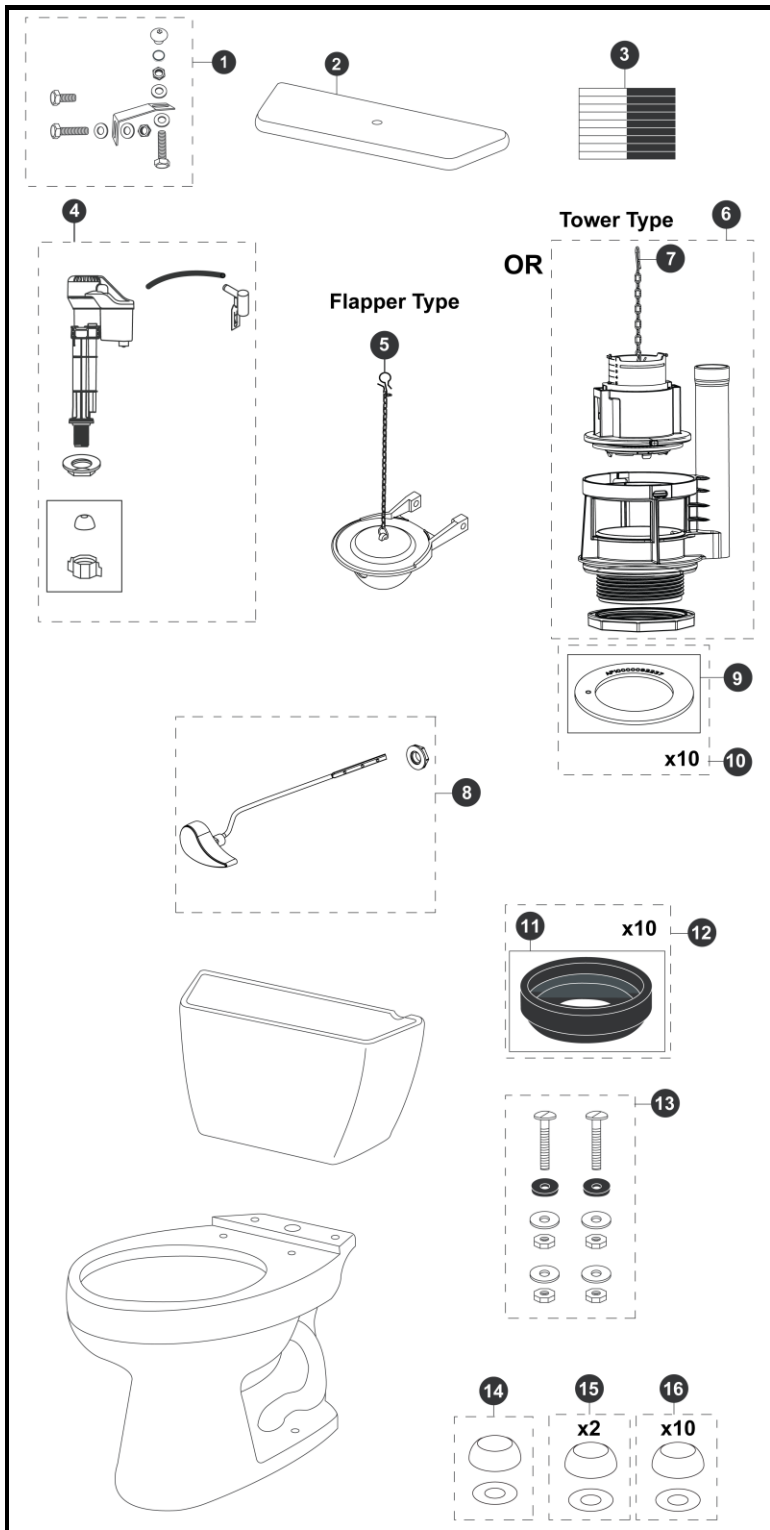

Drake®
1.6 Gpf Toilet, Round,
G-MAX®, 12" Rough-In
Bolt Down Tank Lid

Item	Part	Description
1	THU089	Bolt Down Set
2	TCU743BCR#01	Bolt Down Tank Lid w/ Velcro - Cotton
	TCU743BCR#03	Bolt Down Tank Lid w/ Velcro - Bone
	TCU743BCR#11	Bolt Down Tank Lid w/ Velcro - Colonial White
	TCU743BCR#12	Bolt Down Tank Lid w/ Velcro - Sedona Beige
	TCU743BCR#51	Bolt Down Tank Lid w/ Velcro - Ebony
3	THU107	Velcro Tape
4	TSU708	Fill Valve
5	THU500S	Flapper w/ Chain
6	THU443.10B-A	Drain Valve for Tower Type
7	THU440-A	Flush Tower
8	THU068#01	Trip Lever - Cotton
	THU068#03	Trip Lever - Bone
	THU068#11	Trip Lever - Colonial White
	THU068#12	Trip Lever - Sedona Beige
	THU068#51	Trip Lever - Ebony
	THU068#CP	Trip Lever - Chrome Plated
	THU068#BN	Trip Lever - Brushed Nickel
	THU068#PN	Trip Lever - Polished Nickel
9	THU407	Seal Gasket (1 piece)
10	THU370	Seal Gasket (10 pieces)
11	9BU024E	3" Tank to Bowl Gasket
12	THU131	Tank to Bowl Gaskets (10 pieces)
13	TSU01D	Tank Mounting Kit
14	THU044#01	Bolt Cap Set - Cotton (1 set)
	THU044#03	Bolt Cap Set - Bone (1 set)
	THU044#11	Bolt Cap Set - Colonial White (1 set)
	THU044#12	Bolt Cap Set - Sedona Beige
	THU044#51	Bolt Cap Set - Ebony
15	THU044S#01	Bolt Cap Sets - Cotton (2 pieces)
	THU044S#03	Bolt Cap Sets - Bone (2 pieces)
	THU044S#11	Bolt Cap Sets - Colonial White (2 pieces)
	THU044S#12	Bolt Cap Sets - Sedona Beige (2 pieces)
	THU044S#51	Bolt Cap Sets - Ebony (2 pieces)
16	THU098#01	Bolt Cap Sets - Cotton (20 pieces)
	THU098#03	Bolt Cap Sets - Bone (20 pieces)
	THU098#11	Bolt Cap Sets - Colonial White (20 pieces)
	THU098#12	Bolt Cap Sets - Sedona Beige (20 pieces)
	THU098#51	Bolt Cap Sets - Ebony (20 pieces)

Note:

Product Number Explanations		
Two-Piece Toilet	Tank	Bowl
(CST) Gravity Type Toilet	(ST) Tank	(C) Bowl
(743) Model	(743) Model	(743) Model
(S) G-MAX®	(S) G-MAX®	(S) G-MAX®
(B) Bolt Down Tank Lid	(B) Bolt Down Tank Lid	(B) Bolt Down Tank Lid

Actual Product may vary slightly from illustration.