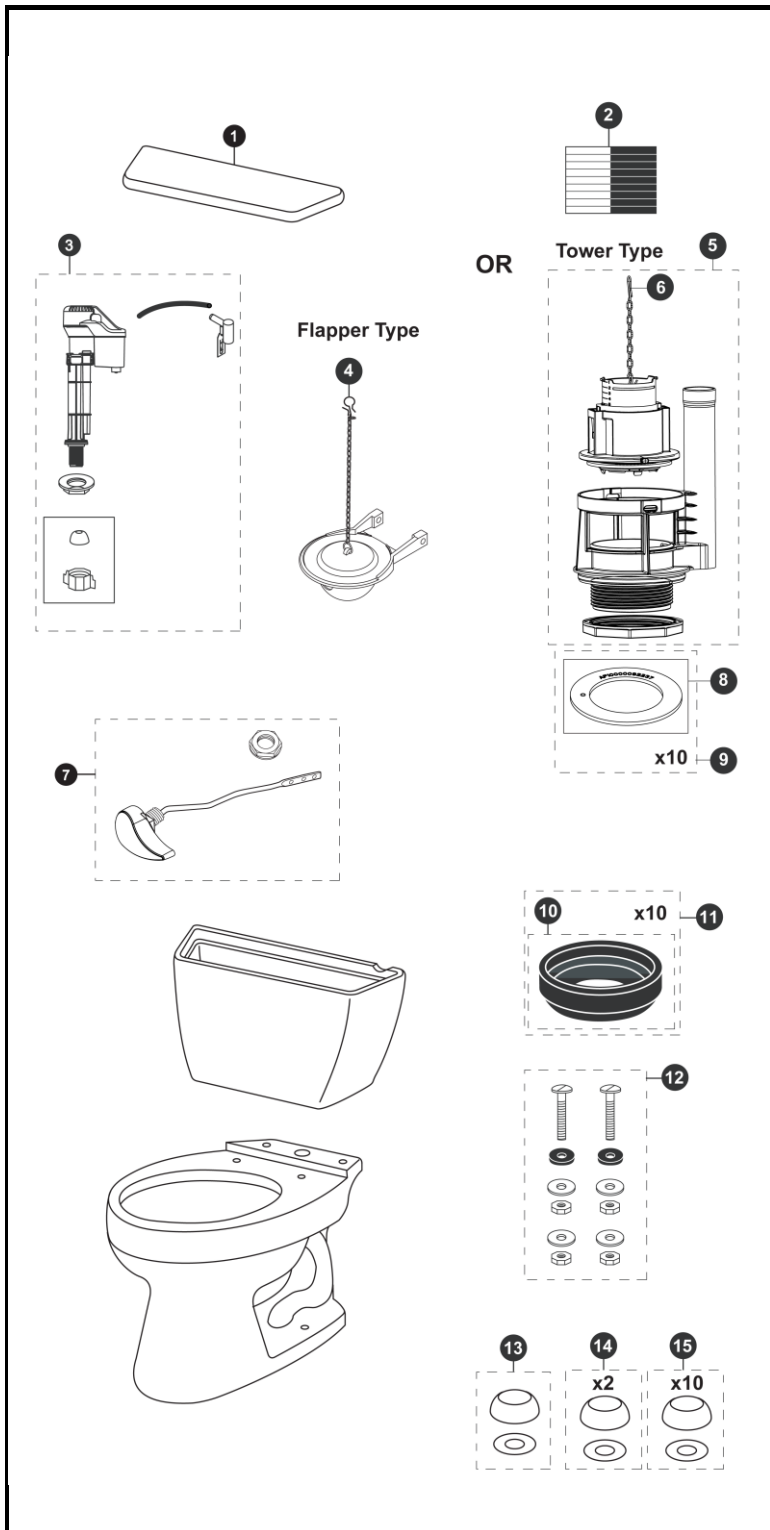

Drake®
1.6 Gpf Toilet, Round,
G-MAX®, 12" Rough-In,
Insulated Tank

Item	Part	Description
1	TCU743CR#01	Tank Lid w/ Velcro - Cotton
	TCU743CR#03	Tank Lid w/ Velcro - Bone
	TCU743CR#11	Tank Lid w/ Velcro - Colonial White
	TCU743CR#12	Tank Lid w/ Velcro - Sedona Beige
	TCU743CR#51	Tank Lid w/ Velcro - Ebony
2	THU107	Velcro Tape
3	TSU708	Fill Valve
4	THU500S	Flapper w/ Chain
5	THU440.15H-A	Drain Valve for Tower Type
6	THU460-A	Flush Tower
7	THU068#01	Trip Lever - Cotton
	THU068#03	Trip Lever - Bone
	THU068#11	Trip Lever - Colonial White
	THU068#12	Trip Lever - Sedona Beige
	THU068#51	Trip Lever - Ebony
	THU068#CP	Trip Lever - Chrome Plated
	THU068#BN	Trip Lever - Brushed Nickel
	THU068#PN	Trip Lever - Polished Nickel
8	THU407	Seal Gasket (1 piece)
9	THU370	Seal Gasket (10 pieces)
10	9BU024E	3" Tank to Bowl Gasket
11	THU131	Tank to Bowl Gaskets (10 pieces)
12	TSU01D	Tank Mounting Kit
13	THU044#01	Bolt Cap Set - Cotton (1 set)
	THU044#03	Bolt Cap Set - Bone (1 set)
	THU044#11	Bolt Cap Set - Colonial White (1 set)
	THU044#12	Bolt Cap Set - Sedona Beige
	THU044#51	Bolt Cap Set - Ebony
14	THU044S#01	Bolt Cap Sets - Cotton (2 pieces)
	THU044S#03	Bolt Cap Sets - Bone (2 pieces)
	THU044S#11	Bolt Cap Sets - Colonial White (2 pieces)
	THU044S#12	Bolt Cap Sets - Sedona Beige (2 pieces)
	THU044S#51	Bolt Cap Sets - Ebony (2 pieces)
15	THU098#01	Bolt Cap Sets - Cotton (20 pieces)
	THU098#03	Bolt Cap Sets - Bone (20 pieces)
	THU098#11	Bolt Cap Sets - Colonial White (20 pieces)
	THU098#12	Bolt Cap Sets - Sedona Beige (20 pieces)

Note:

Product Number Explanations		
Two-Piece Toilet	Tank	Bowl
(CST) Gravity Type Toilet	(ST) Tank	(C) Bowl
(743) Model	(743) Model	(743) Model
(S) G-MAX®	(S) G-MAX®	(S) G-MAX®
(D) Insulated Tank	(D) Insulated Tank	

Actual Product may vary slightly from illustration.