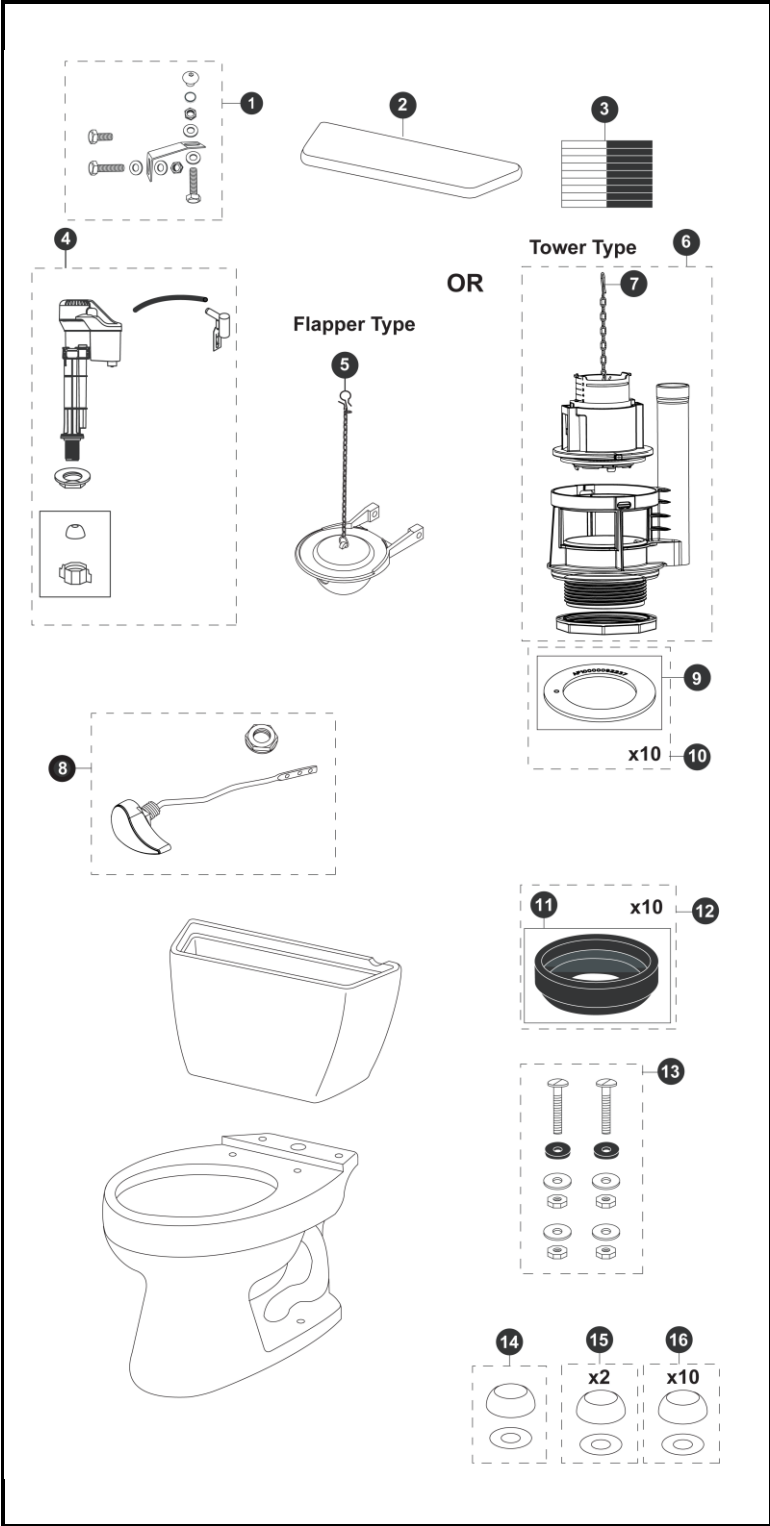

Drake®
1.6 Gpf Toilet, Round,
G-MAX®, 12" Rough-In,
Insulated Tank, Bolt-Down Tank Lid

Item	Part	Description
1	THU089	Bolt Down Set
2	TCU743BCR#01	Bolt Down Tank Lid w/ Velcro - Cotton
	TCU743BCR#03	Bolt Down Tank Lid w/ Velcro - Bone
	TCU743BCR#11	Bolt Down Tank Lid w/ Velcro - Colonial White
	TCU743BCR#12	Bolt Down Tank Lid w/ Velcro - Sedona Beige
	TCU743BCR#51	Bolt Down Tank Lid w/ Velcro - Ebony
3	THU107	Velcro Tape
4	TSU708	Fill Valve
5	THU500S	Flapper w/ Chain
6	THU440.15H-A	Drain Valve for Tower Type
7	THU460-A	Flush Tower
8	THU068#01	Trip Lever - Cotton
	THU068#03	Trip Lever - Bone
	THU068#11	Trip Lever - Colonial White
	THU068#12	Trip Lever - Sedona Beige
	THU068#51	Trip Lever - Ebony
	THU068#CP	Trip Lever - Chrome Plated
	THU068#BN	Trip Lever - Brushed Nickel
	THU068#PN	Trip Lever - Polished Nickel
9	THU407	Seal Gasket (1 piece)
10	THU370	Seal Gasket (10 pieces)
11	9BU024E	3" Tank to Bowl Gasket
12	THU131	Tank to Bowl Gaskets (10 pieces)
13	TSU01D	Tank Mounting Kit
14	THU044#01	Bolt Cap Set - Cotton (1 set)
	THU044#03	Bolt Cap Set - Bone (1 set)
	THU044#11	Bolt Cap Set - Colonial White (1 set)
	THU044#12	Bolt Cap Set - Sedona Beige
	THU044#51	Bolt Cap Set - Ebony
15	THU044S#01	Bolt Cap Sets - Cotton (2 pieces)
	THU044S#03	Bolt Cap Sets - Bone (2 pieces)
	THU044S#11	Bolt Cap Sets - Colonial White (2 pieces)
	THU044S#12	Bolt Cap Sets - Sedona Beige (2 pieces)
	THU044S#51	Bolt Cap Sets - Ebony (2 pieces)
16	THU098#01	Bolt Cap Sets - Cotton (20 pieces)
	THU098#03	Bolt Cap Sets - Bone (20 pieces)
	THU098#11	Bolt Cap Sets - Colonial White (20 pieces)
	THU098#12	Bolt Cap Sets - Sedona Beige (20 pieces)

Note:

Product Number Explanations

Two-Piece Toilet	Tank	Bowl
(CST) Gravity Type Toilet (743) Model	(ST) Tank (743) Model	(C) Bowl (743) Model
(S) G-MAX®	(S) G-MAX®	(S) G-MAX®
(D) Insulated Tank	(D) Insulated Tank	
(B) Bolt-Down Tank Lid	(B) Bolt-Down Tank Lid	