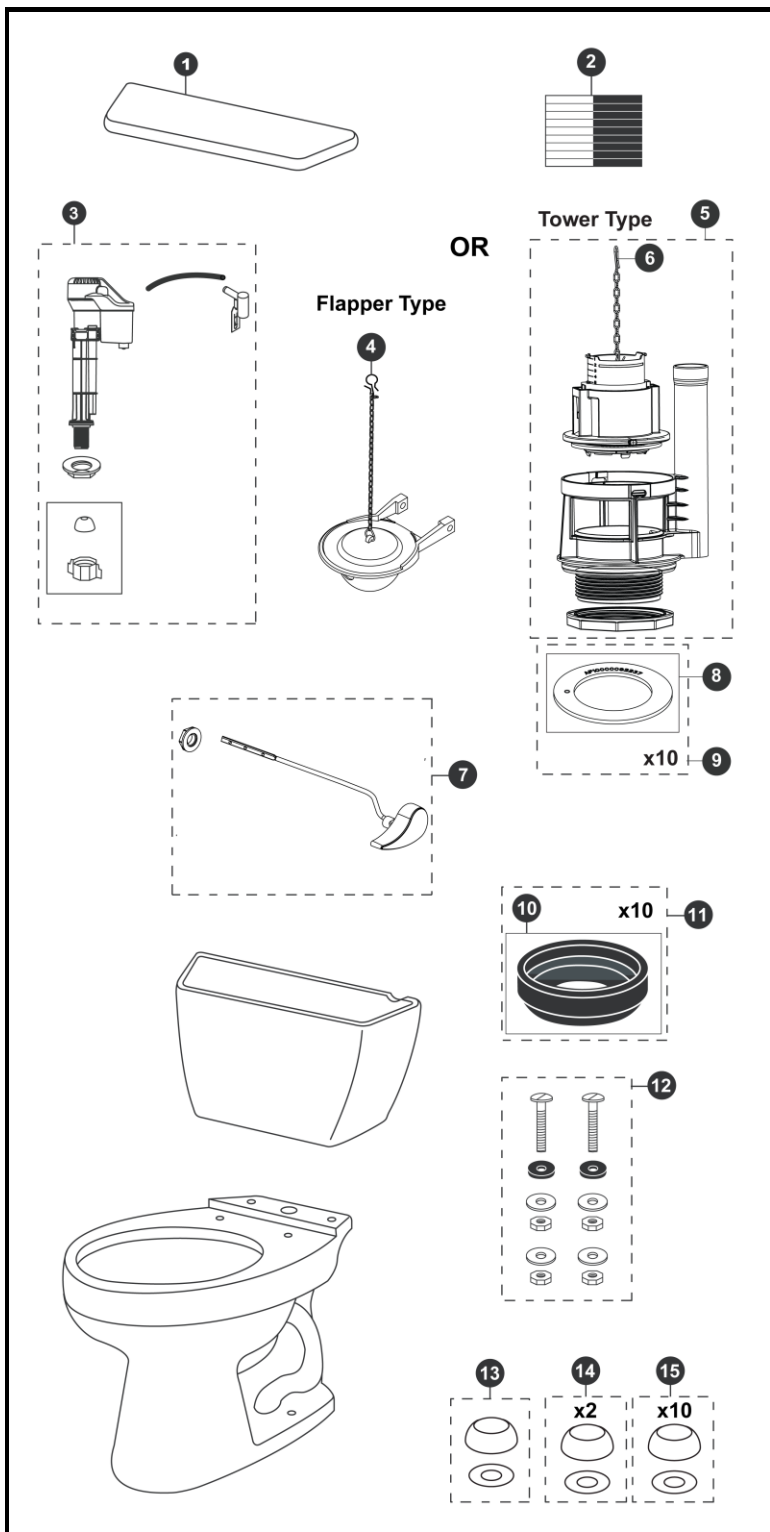

Drake®
1.6 Gpf Toilet, Round,
G-MAX®, 12" Rough-In,
Right Hand Trip Lever

Item	Part	Description
1	TCU743CR#01	Tank Lid w/ Velcro - Cotton
	TCU743CR#03	Tank Lid w/ Velcro - Bone
	TCU743CR#11	Tank Lid w/ Velcro - Colonial White
	TCU743CR#12	Tank Lid w/ Velcro - Sedona Beige
	TCU743CR#51	Tank Lid w/ Velcro - Ebony
2	THU107	Velcro Tape
3	TSU708	Fill Valve
4	THU500S	Flapper w/ Chain
5	THU443.10B-A	Drain Valve for Tower Type
6	THU440-A	Flush Tower
7	THU279#CP	Trip Lever - Chrome Plated
	THU279#BN	Trip Lever - Brushed Nickel
	THU279#PN	Trip Lever - Polished Nickel
8	THU407	Seal Gasket (1 piece)
9	THU370	Seal Gasket (10 pieces)
10	9BU024E	3" Tank to Bowl Gasket
11	THU131	Tank to Bowl Gaskets (10 pieces)
12	TSU01D	Tank Mounting Kit
13	THU044#01	Bolt Cap Set - Cotton (1 set)
	THU044#03	Bolt Cap Set - Bone (1 set)
	THU044#11	Bolt Cap Set - Colonial White (1 set)
	THU044#12	Bolt Cap Set - Sedona Beige
	THU044#51	Bolt Cap Set - Ebony
14	THU044S#01	Bolt Cap Sets - Cotton (2 pieces)
	THU044S#03	Bolt Cap Sets - Bone (2 pieces)
	THU044S#11	Bolt Cap Sets - Colonial White (2 pieces)
	THU044S#12	Bolt Cap Sets - Sedona Beige (2 pieces)
	THU044S#51	Bolt Cap Sets - Ebony (2 pieces)
15	THU098#01	Bolt Cap Sets - Cotton (20 pieces)
	THU098#03	Bolt Cap Sets - Bone (20 pieces)
	THU098#11	Bolt Cap Sets - Colonial White (20 pieces)
	THU098#12	Bolt Cap Sets - Sedona Beige (20 pieces)
	THU098#51	Bolt Cap Sets - Ebony (20 pieces)

Note:

Product Number Explanations		
Two-Piece Toilet	Tank	Bowl
(CST) Gravity Type Toilet	(ST) Tank	(C) Bowl
(743) Model	(743) Model	(743) Model
(S) G-MAX®	(S) G-MAX®	(S) G-MAX®
(R) Right Hand Trip Lever	(R) Right Hand Trip Lever	(R) Right Hand Trip Lever

Actual Product may vary slightly from illustration.