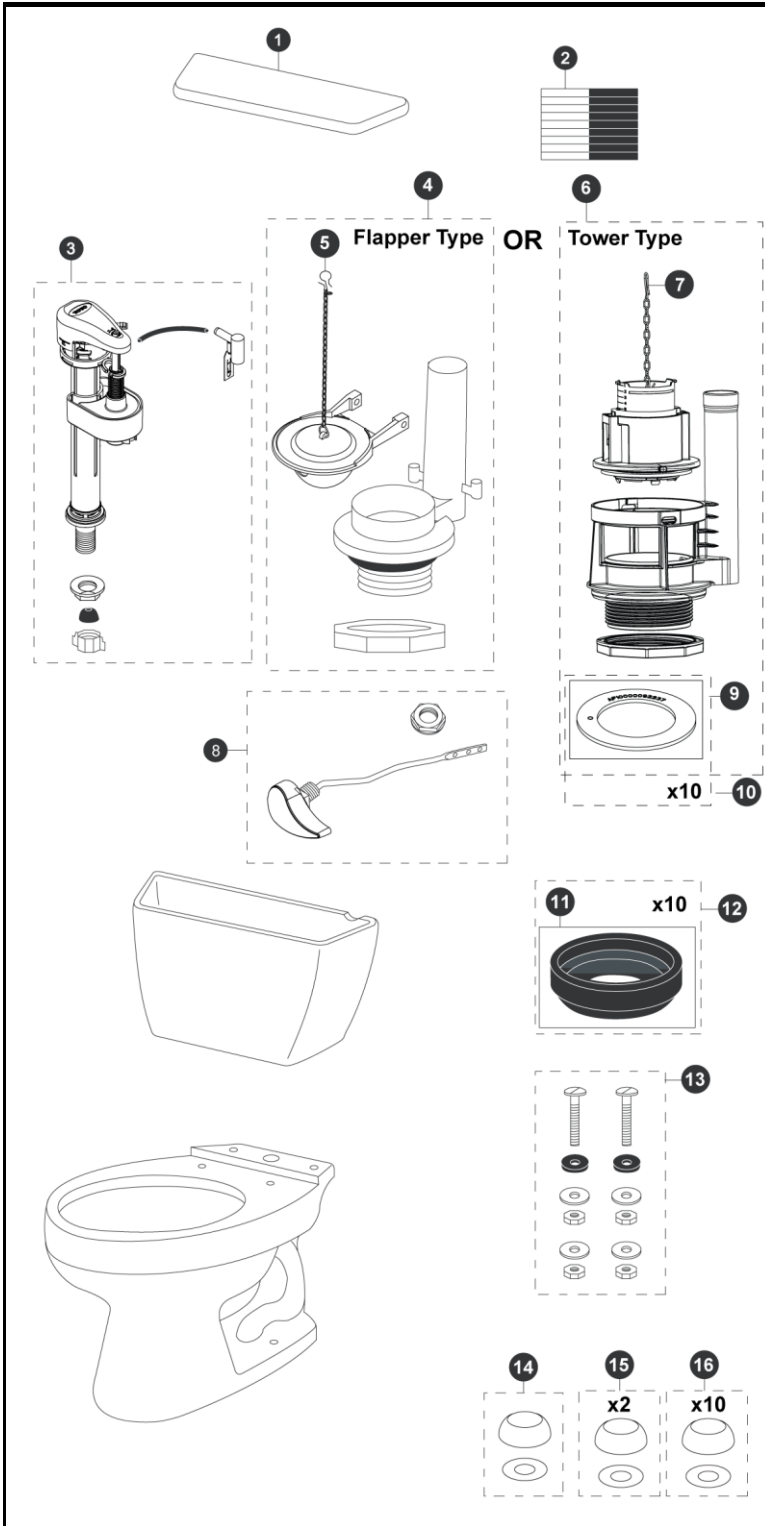

CST744S CST744SG
 C744S C744SG
 ST743S ST743S

Drake®
1.6 Gpf Toilet, Elongated,
G-MAX®, 12" Rough-In,
(including CEFIONTECT®)

Actual Product may vary slightly from illustration.

Item	Part	Description
1	TCU743CR#01	Tank Lid w/ Velcro Tape - Cotton
	TCU743CR#03	Tank Lid w/ Velcro Tape - Bone
	TCU743CR#11	Tank Lid w/ Velcro Tape - Colonial White
	TCU743CR#12	Tank Lid w/ Velcro Tape - Sedona Beige
	TCU743CR#51	Tank Lid w/ Velcro Tape - Ebony
2	THU107	Velcro Tape
3	TSU53A	Fill Valve for Flapper Type
4	THU129P-A	Flush Valve
5	THU500S	Flapper w/ Chain
6	THU443.10B-A	Drain Valve for Tower Type
7	THU440-A	Flush Tower
8	THU068#01	Trip Lever - Cotton
	THU068#03	Trip Lever - Bone
	THU068#11	Trip Lever - Colonial White
	THU068#12	Trip Lever - Sedona Beige
	THU068#51	Trip Lever - Ebony
	THU068#CP	Trip Lever - Chrome Plated
	THU068#BN	Trip Lever - Brushed Nickel
	THU068#PN	Trip Lever - Polished Nickel
9	THU407	Seal Gasket (1 piece)
10	THU370	Seal Gasket (10 pieces)
11	9BU024E	3" Tank to Bowl Gasket
12	THU131	Tank to Bowl Gaskets (10 pieces)
13	TSU01D	Tank Mounting Kit
14	THU044#01	Bolt Cap Set - Cotton (1 set)
	THU044#03	Bolt Cap Set - Bone (1 set)
	THU044#11	Bolt Cap Set - Colonial White (1 set)
	THU044#12	Bolt Cap Set - Sedona Beige
	THU044#51	Bolt Cap Set - Ebony
15	THU044S#01	Bolt Cap Sets - Cotton (2 pieces)
	THU044S#03	Bolt Cap Sets - Bone (2 pieces)
	THU044S#11	Bolt Cap Sets - Colonial White (2 pieces)
	THU044S#12	Bolt Cap Sets - Sedona Beige (2 pieces)
	THU044S#51	Bolt Cap Sets - Ebony (2 pieces)
16	THU098#01	Bolt Cap Sets - Cotton (20 pieces)
	THU098#03	Bolt Cap Sets - Bone (20 pieces)
	THU098#11	Bolt Cap Sets - Colonial White (20 pieces)
	THU098#12	Bolt Cap Sets - Sedona Beige (20 pieces)

Note:

Product Number Explanations

Two-Piece Toilet	Tank	Bowl
(CST) Gravity Type Toilet	(ST) Tank	(C) Bowl
(744) Model	(743) Model	(744) Model
(S) G-MAX®	(S) G-MAX®	(S) G-MAX®
(G) CEFIONTECT®		(G) CEFIONTECT®