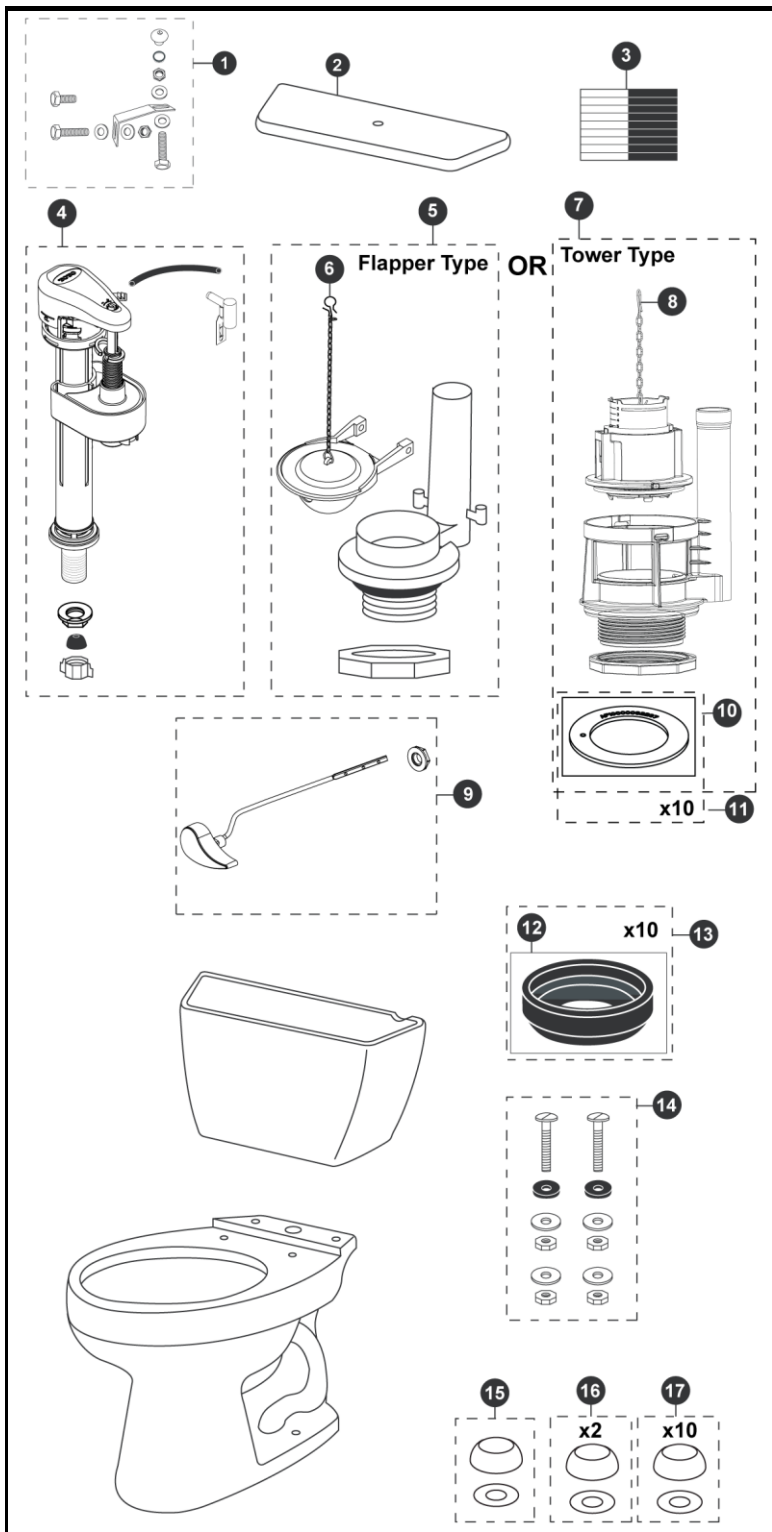

Drake®
1.6 Gpf Toilet, Elongated,
G-MAX®, 12" Rough-In,
Bolt Down Tank Lid

Item	Part	Description
1	THU089	Bolt Down Set
2	TCU743BCR#01	Bolt Down Tank Lid w/ Velcro - Cotton
	TCU743BCR#03	Bolt Down Tank Lid w/ Velcro - Bone
	TCU743BCR#11	Bolt Down Tank Lid w/ Velcro - Colonial White
	TCU743BCR#12	Bolt Down Tank Lid w/ Velcro - Sedona Beige
	TCU743BCR#51	Bolt Down Tank Lid w/ Velcro - Ebony
3	THU107	Velcro Tape
4	TSU53A	Fill Valve
5	THU129P-A	Flush Valve
6	THU500S	Flapper w/ Chain
7	THU443.10B-A	Drain Valve for Tower Type
8	THU440-A	Flush Tower
9	THU068#01	Trip Lever - Cotton
	THU068#03	Trip Lever - Bone
	THU068#11	Trip Lever - Colonial White
	THU068#12	Trip Lever - Sedona Beige
	THU068#51	Trip Lever - Ebony
	THU068#CP	Trip Lever - Chrome Plated
	THU068#BN	Trip Lever - Brushed Nickel
	THU068#PN	Trip Lever - Polished Nickel
10	THU407	Seal Gasket (1 piece)
11	THU370	Seal Gasket (10 pieces)
12	9BU024E	3" Tank to Bowl Gasket
13	THU131	Tank to Bowl Gaskets (10 pieces)
14	TSU01D	Tank Mounting Kit
15	THU044#01	Bolt Cap Set - Cotton (1 set)
	THU044#03	Bolt Cap Set - Bone (1 set)
	THU044#11	Bolt Cap Set - Colonial White (1 set)
	THU044#12	Bolt Cap Set - Sedona Beige
	THU044#51	Bolt Cap Set - Ebony
16	THU044S#01	Bolt Cap Sets - Cotton (2 pieces)
	THU044S#03	Bolt Cap Sets - Bone (2 pieces)
	THU044S#11	Bolt Cap Sets - Colonial White (2 pieces)
	THU044S#12	Bolt Cap Sets - Sedona Beige (2 pieces)
	THU044S#51	Bolt Cap Sets - Ebony (2 pieces)
17	THU098#01	Bolt Cap Sets - Cotton (20 pieces)
	THU098#03	Bolt Cap Sets - Bone (20 pieces)
	THU098#11	Bolt Cap Sets - Colonial White (20 pieces)

Note:

Product Number Explanations

Two Piece Toilet

(CST) Gravity Type Toilet
(744) Model
(S) G-MAX®
(B) Bolt Down Tank Lid

Tank

(ST) Tank
(744) Model
(S) G-MAX®
(B) Bolt Down Tank Lid

Bowl

(C) Bowl
(744) Model
(S) G-MAX®

Actual Product may vary slightly from illustration.