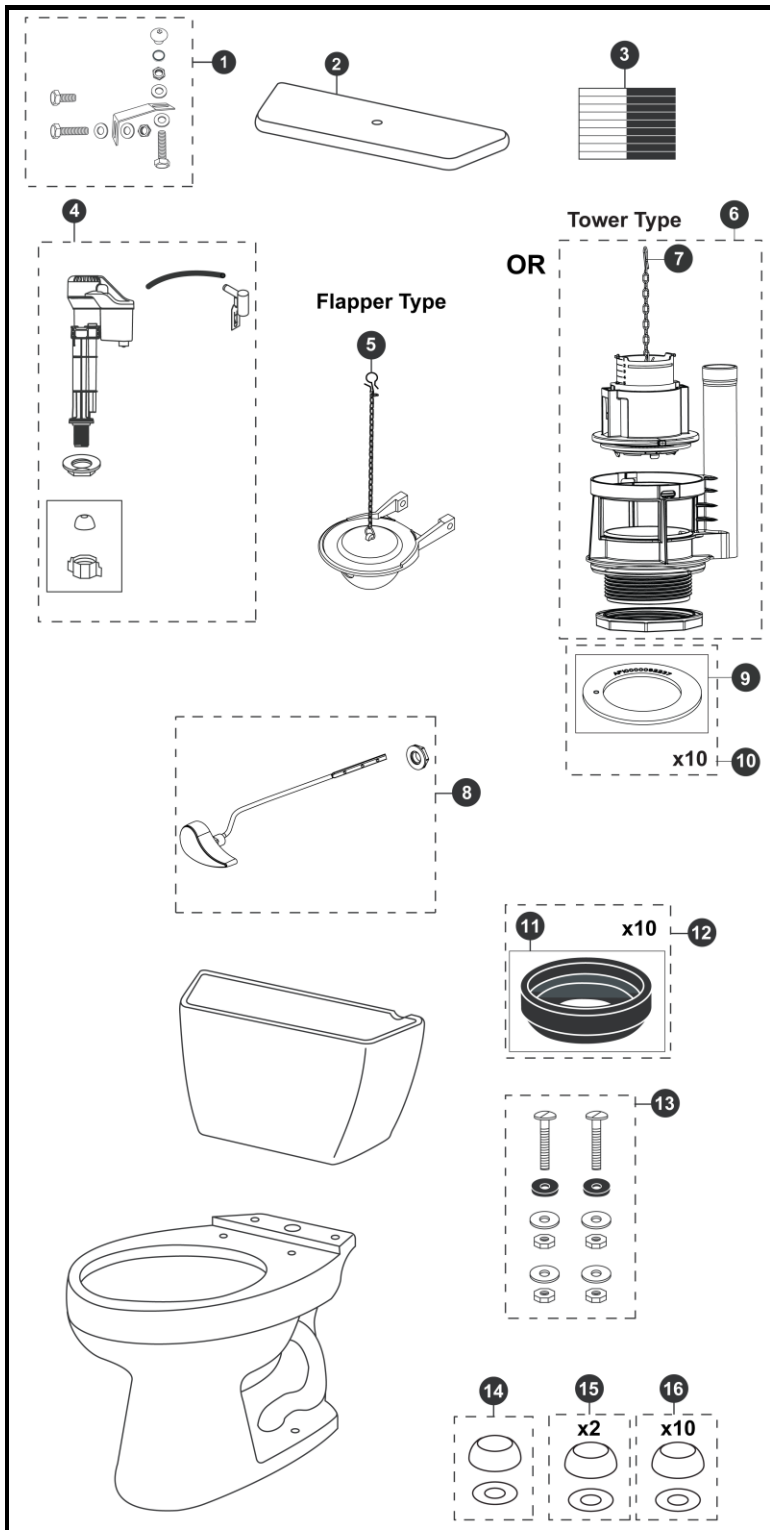

Drake®
1.6 Gpf Toilet, Elongated,
G-MAX®, 12" Rough-In,
Bolt Down Tank Lid

Item	Part	Description
1	THU089	Bolt Down Set
2	TCU743BCR#01	Bolt Down Tank Lid w/ Velcro - Cotton
	TCU743BCR#03	Bolt Down Tank Lid w/ Velcro - Bone
	TCU743BCR#11	Bolt Down Tank Lid w/ Velcro - Colonial White
	TCU743BCR#12	Bolt Down Tank Lid w/ Velcro - Sedona Beige
	TCU743BCR#51	Bolt Down Tank Lid w/ Velcro - Ebony
3	THU107	Velcro Tape
4	TSU708	Fill Valve
5	THU500S	Flapper w/ Chain
6	THU443.10B-A	Drain Valve for Tower Type
7	THU440-A	Flush Tower
8	THU068#01	Trip Lever - Cotton
	THU068#03	Trip Lever - Bone
	THU068#11	Trip Lever - Colonial White
	THU068#12	Trip Lever - Sedona Beige
	THU068#51	Trip Lever - Ebony
	THU068#CP	Trip Lever - Chrome Plated
	THU068#BN	Trip Lever - Brushed Nickel
	THU068#PN	Trip Lever - Polished Nickel
9	THU407	Seal Gasket (1 piece)
10	THU370	Seal Gasket (10 pieces)
11	9BU024E	3" Tank to Bowl Gasket
12	THU131	Tank to Bowl Gaskets (10 pieces)
13	TSU01D	Tank Mounting Kit
14	THU044#01	Bolt Cap Set - Cotton (1 set)
	THU044#03	Bolt Cap Set - Bone (1 set)
	THU044#11	Bolt Cap Set - Colonial White (1 set)
	THU044#12	Bolt Cap Set - Sedona Beige
	THU044#51	Bolt Cap Set - Ebony
15	THU044S#01	Bolt Cap Sets - Cotton (2 pieces)
	THU044S#03	Bolt Cap Sets - Bone (2 pieces)
	THU044S#11	Bolt Cap Sets - Colonial White (2 pieces)
	THU044S#12	Bolt Cap Sets - Sedona Beige (2 pieces)
	THU044S#51	Bolt Cap Sets - Ebony (2 pieces)
16	THU098#01	Bolt Cap Sets - Cotton (20 pieces)
	THU098#03	Bolt Cap Sets - Bone (20 pieces)
	THU098#11	Bolt Cap Sets - Colonial White (20 pieces)
	THU098#12	Bolt Cap Sets - Sedona Beige (20 pieces)
	THU098#51	Bolt Cap Sets - Ebony (20 pieces)

Note:

Product Number Explanations

Two Piece Toilet	Tank	Bowl
(CST) Gravity Type Toilet (744) Model	(ST) Tank (744) Model	(C) Bowl (744) Model
(S) G-MAX®	(S) G-MAX®	(S) G-MAX®
(B) Bolt Down Tank Lid	(B) Bolt Down Tank Lid	

Actual Product may vary slightly from illustration.