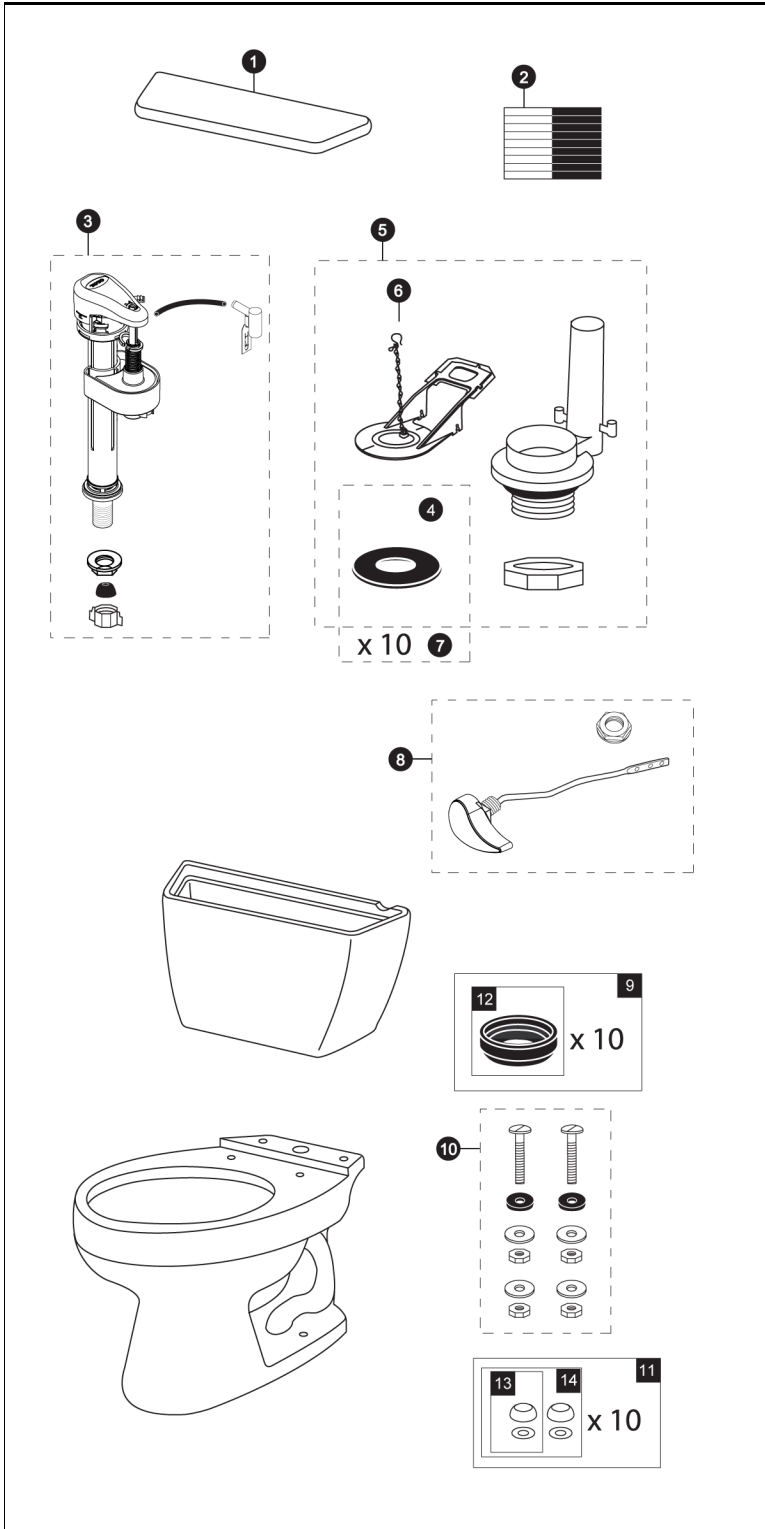

CST744SD
ST743SD
C744S

Drake®

**1.6 Gpf Toilet, Elongated,
G-Max®, 12" Rough-In,
Insulated Tank**

Items	Parts	Description
1	TCU743CR#01	Tank Lid w/ Velcro Tape - Cotton
	TCU743CR#03	Tank Lid w/ Velcro Tape - Bone
	TCU743CR#11	Tank Lid w/ Velcro Tape - Colonial White
	TCU743CR#12	Tank Lid w/ Velcro Tape - Sedona Beige
	TCU743CR#51	Tank Lid w/ Velcro Tape - Ebony
2	THU107	Velcro Tape
3	TSU53A	Fill Valve
4	9BU001ER	Flapper Gasket
5	THU130	Flush Valve
6	THU092-7	Flapper w/ Chain - Insulated Tank
	THU096	Flapper Gaskets (10 pieces)
8	THU068#01	Trip Lever - Cotton
	THU068#03	Trip Lever - Bone
	THU068#11	Trip Lever - Colonial White
	THU068#12	Trip Lever - Sedona Beige
	THU068#51	Trip Lever - Ebony
	THU068#CP	Trip Lever - Chrome Plated
	THU068#BN	Trip Lever - Brushed Nickel
THU068#PN	Trip Lever - Polished Nickel	
9	THU131	Tank to Bowl Gaskets (10 pieces)
10	TSU01D	Tank Mounting Kit
11	THU098#01	Bolt Cap Sets - Cotton (20 pieces)
	THU098#03	Bolt Cap Sets - Bone (20 pieces)
	THU098#11	Bolt Cap Sets - Colonial White (20 pieces)
	THU098#12	Bolt Cap Sets - Sedona Beige (20 pieces)
	THU098#51	Bolt Cap Sets - Ebony (20 pieces)
12	9BU024E	3" Tank to Bowl Gasket
13	THU044#01	Bolt Cap Set - Cotton
	THU044#03	Bolt Cap Set - Bone
	THU044#11	Bolt Cap Set - Colonial White
	THU044#12	Bolt Cap Set - Sedona Beige
	THU044#51	Bolt Cap Set - Ebony
14	THU044S#01	Bolt Cap Set - Cotton (2 pieces)
	THU044S#03	Bolt Cap Set - Bone (2 pieces)
	THU044S#11	Bolt Cap Set - Colonial White (2 pieces)
	THU044S#12	Bolt Cap Set - Sedona Beige (2 pieces)
	THU044S#51	Bolt Cap Set - Ebony (2 pieces)

Note:

Product Number Explanations

Two-Piece Toilet

(CST) Gravity Type Toilet
(744) Model
(S) G-Max®
(D) Insulated Tank

Tank

(ST) Tank
(743) Model
(S) G-Max®
(D) Insulated Tank

Bowl

(C) Bowl
(744) Model
(S) G-Max®