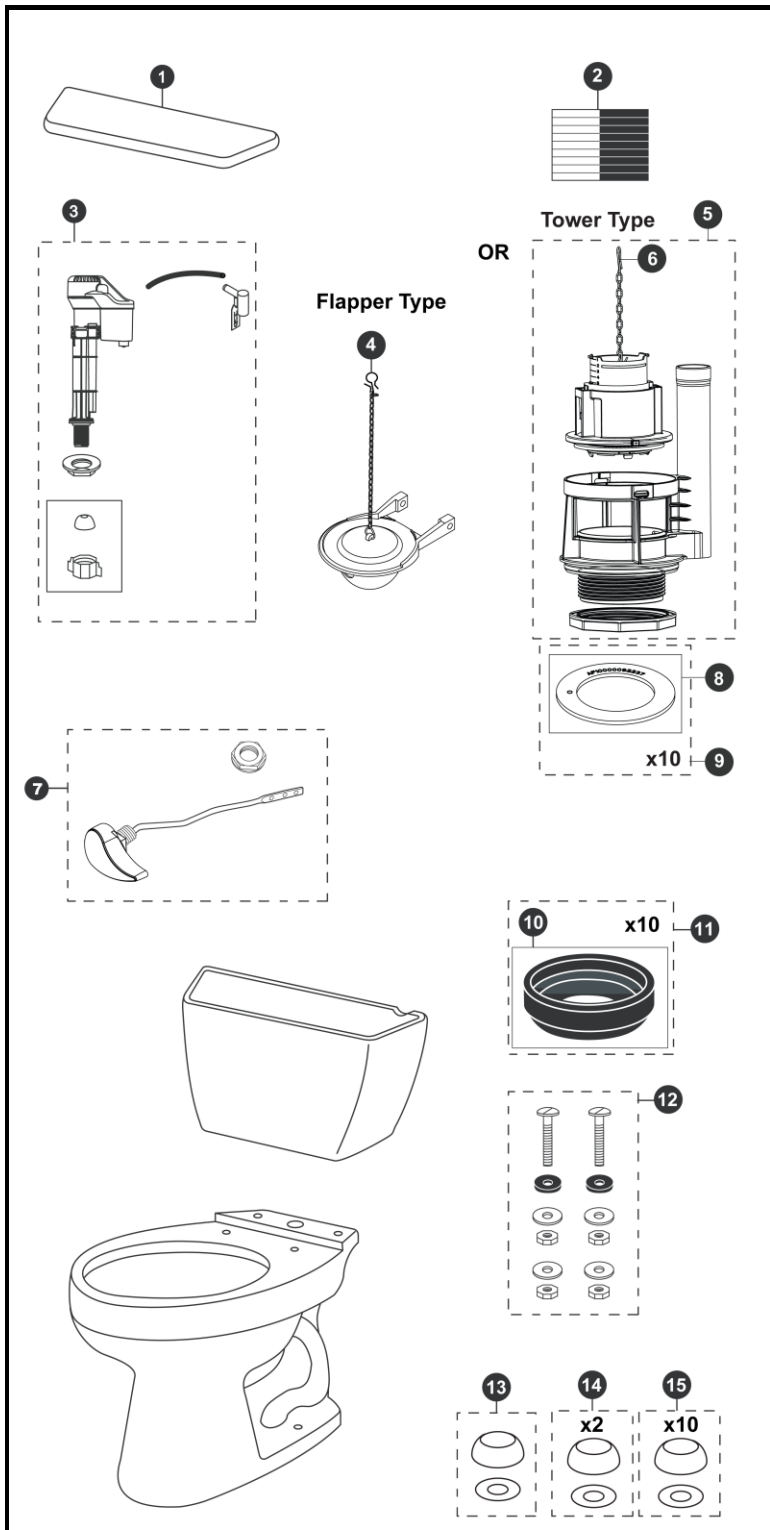

Drake®
1.6 Gpf Toilet, Elongated,
G-MAX®, 12" Rough-In,
Insulated Tank

Item	Part	Description
1	TCU743CR#01	Tank Lid w/ Velcro - Cotton
	TCU743CR#03	Tank Lid w/ Velcro - Bone
	TCU743CR#11	Tank Lid w/ Velcro - Colonial White
	TCU743CR#12	Tank Lid w/ Velcro - Sedona Beige
	TCU743CR#51	Tank Lid w/ Velcro - Ebony
2	THU107	Velcro Tape
3	TSU708	Fill Valve
4	THU500S	Flapper w/ chain
5	THU440.15H-A	Drain Valve for Tower Type
6	THU460-A	Flush Tower
7	THU068#01	Trip Lever - Cotton
	THU068#03	Trip Lever - Bone
	THU068#11	Trip Lever - Colonial White
	THU068#12	Trip Lever - Sedona Beige
	THU068#51	Trip Lever - Ebony
	THU068#CP	Trip Lever - Chrome Plated
	THU068#BN	Trip Lever - Brushed Nickel
	THU068#PN	Trip Lever - Polished Nickel
8	THU407	Seal Gasket (1 piece)
9	THU370	Seal Gasket (10 pieces)
10	9BU024E	3" Tank to Bowl Gasket
11	THU131	Tank to Bowl Gaskets (10 pieces)
12	TSU01D	Tank Mounting Kit
13	THU044#01	Bolt Cap Set - Cotton (1 set)
	THU044#03	Bolt Cap Set - Bone (1 set)
	THU044#11	Bolt Cap Set - Colonial White (1 set)
	THU044#12	Bolt Cap Set - Sedona Beige
	THU044#51	Bolt Cap Set - Ebony
14	THU044S#01	Bolt Cap Sets - Cotton (2 pieces)
	THU044S#03	Bolt Cap Sets - Bone (2 pieces)
	THU044S#11	Bolt Cap Sets - Colonial White (2 pieces)
	THU044S#12	Bolt Cap Sets - Sedona Beige (2 pieces)
	THU044S#51	Bolt Cap Sets - Ebony (2 pieces)
15	THU098#01	Bolt Cap Sets - Cotton (20 pieces)
	THU098#03	Bolt Cap Sets - Bone (20 pieces)
	THU098#11	Bolt Cap Sets - Colonial White (20 pieces)
	THU098#12	Bolt Cap Sets - Sedona Beige (20 pieces)
	THU098#51	Bolt Cap Sets - Ebony (20 pieces)

Note:

Product Number Explanations

Two-Piece Toilet

(CST) Gravity Type Toilet
(744) Model
(S) G-MAX®
(D) Insulated Tank

Tank

(ST) Tank
(743) Model
(S) G-MAX®
(D) Insulated Tank

Bowl

(C) Bowl
(744) Model
(S) G-MAX®

Actual Product may vary slightly from illustration.