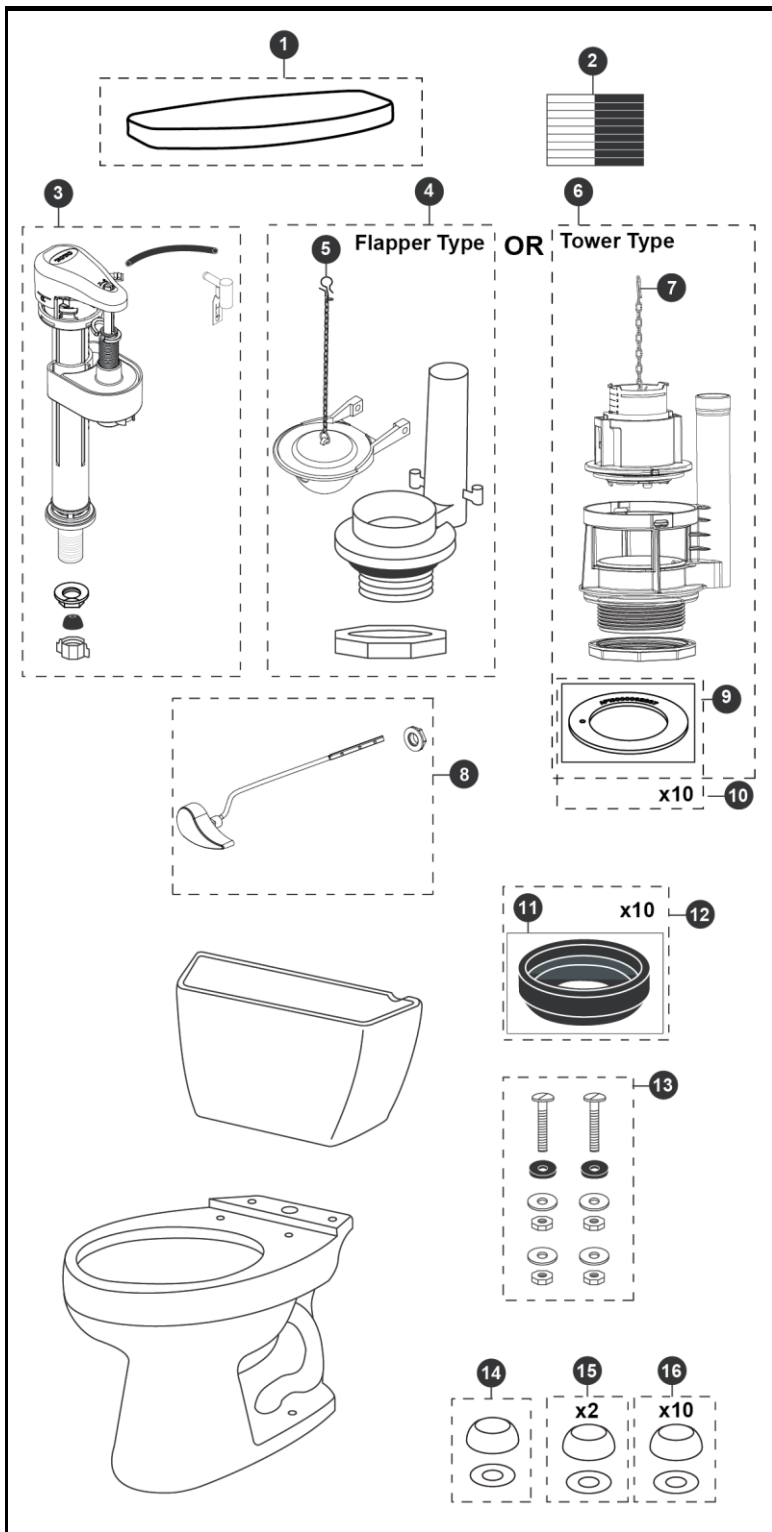

Drake®
1.6 Gpf Toilet, Elongated,
G-MAX®, ADA, 12" Rough-In

Item	Part	Description
1	TCU743CR#01	Tank Lid w/ Velcro Tape - Cotton
	TCU743CR#03	Tank Lid w/ Velcro Tape - Bone
	TCU743CR#11	Tank Lid w/ Velcro Tape - Colonial White
	TCU743CR#12	Tank Lid w/ Velcro Tape - Sedona Beige
	TCU743CR#51	Tank Lid w/ Velcro Tape - Ebony
2	THU107	Velcro Tape
3	TSU53A	Fill Valve
4	THU129P-A	Flush Valve
5	THU500S	Flapper w/ Chain
6	THU443.10B-A	Drain Valve for Tower Type
7	THU440-A	Flush Tower
8	THU068#01	Trip Lever - Cotton
	THU068#03	Trip Lever - Bone
	THU068#11	Trip Lever - Colonial White
	THU068#12	Trip Lever - Sedona Beige
	THU068#51	Trip Lever - Ebony
	THU068#CP	Trip Lever - Chrome Plated
	THU068#BN	Trip Lever - Brushed Nickel
	THU068#PN	Trip Lever - Polished Nickel
9	THU407	Seal Gasket (1 piece)
10	THU370	Seal Gasket (10 pieces)
11	9BU024E	3" Tank to Bowl Gasket
12	THU131	Tank to Bowl Gaskets (10 pieces)
13	TSU01D	Tank Mounting Kit
14	THU044#01	Bolt Cap Set - Cotton (1 set)
	THU044#03	Bolt Cap Set - Bone (1 set)
	THU044#11	Bolt Cap Set - Colonial White (1 set)
	THU044#12	Bolt Cap Set - Sedona Beige
	THU044#51	Bolt Cap Set - Ebony
15	THU044S#01	Bolt Cap Sets - Cotton (2 pieces)
	THU044S#03	Bolt Cap Sets - Bone (2 pieces)
	THU044S#11	Bolt Cap Sets - Colonial White (2 pieces)
	THU044S#12	Bolt Cap Sets - Sedona Beige (2 pieces)
	THU044S#51	Bolt Cap Sets - Ebony (2 pieces)
16	THU098#01	Bolt Cap Sets - Cotton (20 pieces)
	THU098#03	Bolt Cap Sets - Bone (20 pieces)
	THU098#11	Bolt Cap Sets - Colonial White (20 pieces)
	THU098#12	Bolt Cap Sets - Sedona Beige (20 pieces)

Note:

Product Number Explanations

Two-Piece Toilet	Tank	Bowl
(CST) Gravity Type Toilet	(ST) Tank	(C) Bowl
(744) Model	(743) Model	(744) Model
(S) G-MAX®	(S) G-MAX®	(S) G-MAX®
(L) ADA Compliant		(L) ADA Compliant

Actual Product may vary slightly from illustration.