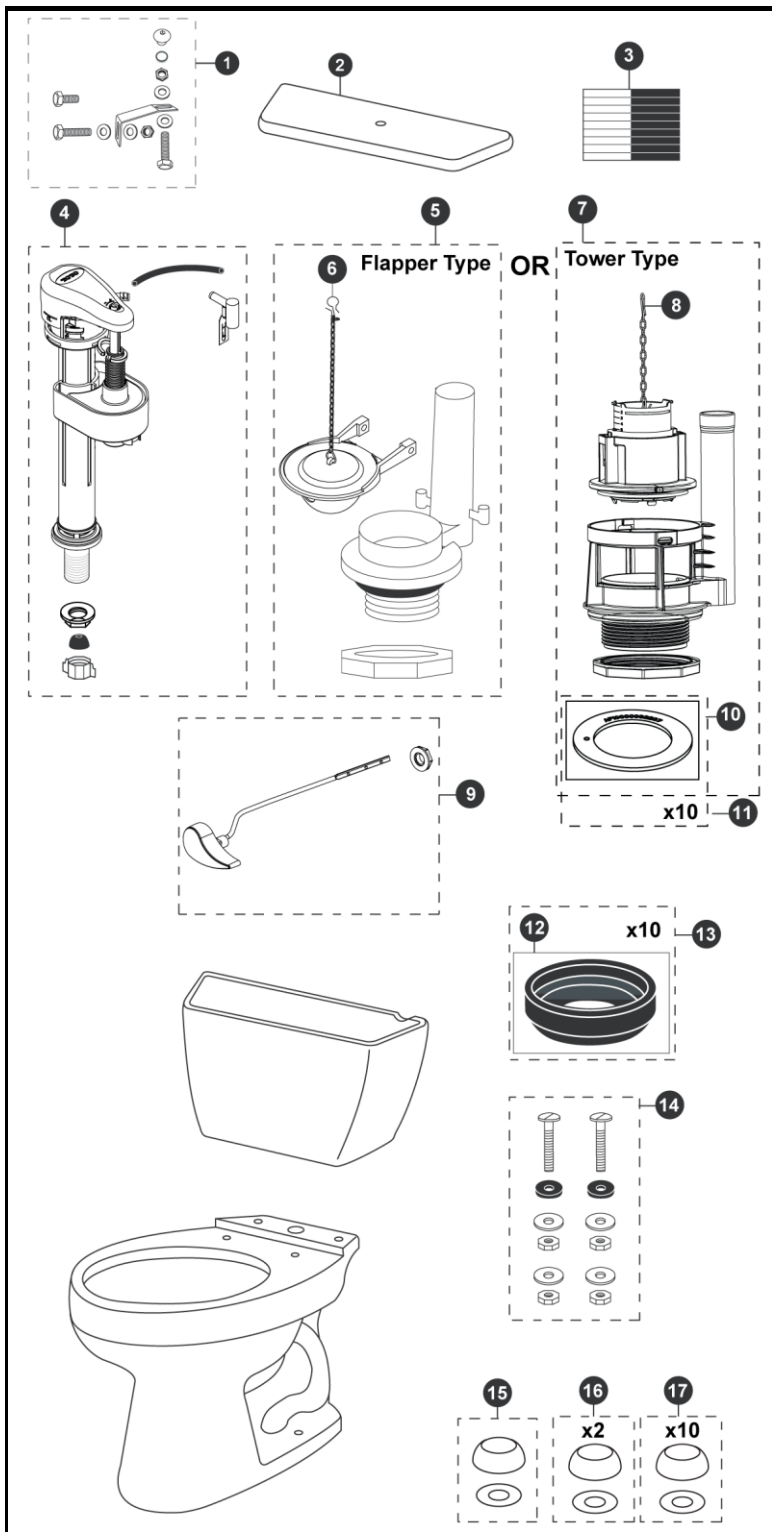

CST744SLB
C744SL
ST743SB

Drake®
1.6 Gpf Toilet, Elongated,
G-MAX®, ADA, 12" Rough-In,
Bolt Down Tank Lid

Item	Part	Description
1	THU089	Bolt Down Set
2	TCU743BCR#01	Bolt Down Tank Lid w/ Velcro - Cotton
	TCU743BCR#03	Bolt Down Tank Lid w/ Velcro - Bone
	TCU743BCR#11	Bolt Down Tank Lid w/ Velcro - Colonial White
	TCU743BCR#12	Bolt Down Tank Lid w/ Velcro - Sedona Beige
	TCU743BCR#51	Bolt Down Tank Lid w/ Velcro - Ebony
3	THU107	Velcro Tape
4	TSU53A	Fill Valve
5	THU129P-A	Flush Valve
6	THU500S	Flapper w/ Chain
7	THU443.10B-A	Drain Valve for Tower Type
8	THU440-A	Flush Tower
9	THU068#01	Trip Lever - Cotton
	THU068#03	Trip Lever - Bone
	THU068#11	Trip Lever - Colonial White
	THU068#12	Trip Lever - Sedona Beige
	THU068#51	Trip Lever - Ebony
	THU068#CP	Trip Lever - Chrome Plated
	THU068#BN	Trip Lever - Brushed Nickel
	THU068#PN	Trip Lever - Polished Nickel
10	THU407	Seal Gasket (1 piece)
11	THU370	Seal Gasket (10 pieces)
12	9BU024E	3" Tank to Bowl Gasket
13	THU131	Tank to Bowl Gaskets (10 pieces)
14	TSU01D	Tank Mounting Kit
15	THU044#01	Bolt Cap Set - Cotton (1 set)
	THU044#03	Bolt Cap Set - Bone (1 set)
	THU044#11	Bolt Cap Set - Colonial White (1 set)
	THU044#12	Bolt Cap Set - Sedona Beige
	THU044#51	Bolt Cap Set - Ebony
16	THU044S#01	Bolt Cap Sets - Cotton (2 pieces)
	THU044S#03	Bolt Cap Sets - Bone (2 pieces)
	THU044S#11	Bolt Cap Sets - Colonial White (2 pieces)
	THU044S#12	Bolt Cap Sets - Sedona Beige (2 pieces)
	THU044S#51	Bolt Cap Sets - Ebony (2 pieces)
17	THU098#01	Bolt Cap Sets - Cotton (20 pieces)
	THU098#03	Bolt Cap Sets - Bone (20 pieces)
	THU098#11	Bolt Cap Sets - Colonial White (20 pieces)

Note:

Product Number Explanations

Two-Piece Toilet	Tank	Bowl
(CST) Gravity Type Toilet	(ST) Tank	(C) Bowl
(744) Model	(743) Model	(744) Model
(S) G-MAX®	(S) G-MAX®	(S) G-MAX®
(B) Bolt Down Tank Lid	(B) Bolt Down Tank Lid	(L) ADA Compliant

Actual Product may vary slightly from illustration.