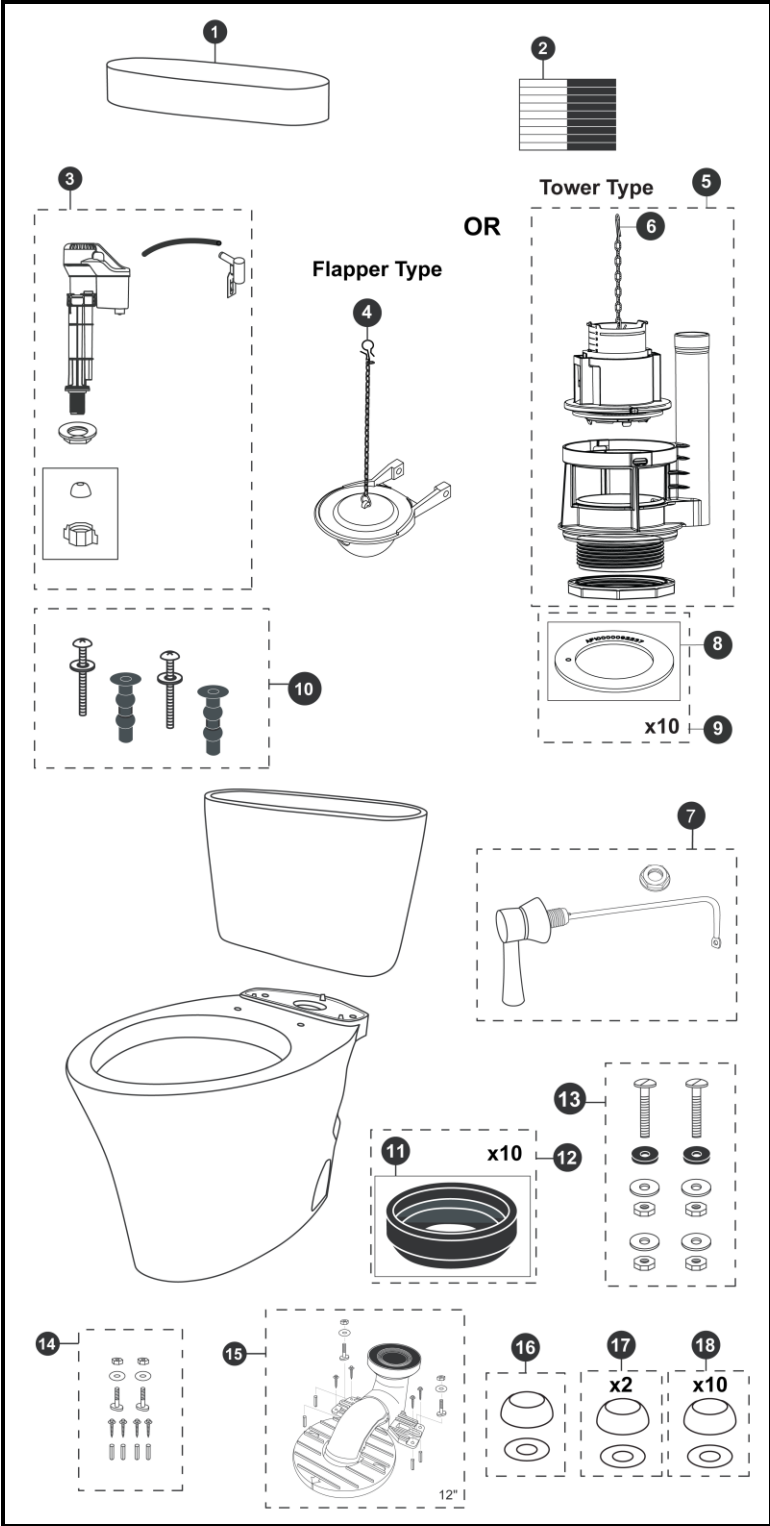

CST794SF  
CT794SF  
ST794S

CST794SFR  
CT794SF  
ST794SR

**Nexus®**  
**1.6 Gpf Toilet, Elongated,**  
**G-MAX®, 12" Rough-In,**  
**Universal Height**

Item	Part	Description
1	TCU794CR#01	Tank Lid w/ Velcro Tape - Cotton
	TCU794CR#03	Tank Lid w/ Velcro Tape - Bone
	TCU794CR#11	Tank Lid w/ Velcro Tape - Colonial White
	TCU794CR#12	Tank Lid w/ Velcro Tape - Sedona Beige
	TCU794CR#51	Tank Lid w/ Velcro Tape - Ebony
2	THU107	Velcro Tape
3	TSU708	Fill Valve
4	THU500S	Flapper w/ Chain
5	THU443.10B-A	Drain Valve for Tower Type
6	THU440-A	Flush Tower
7	THU164#CP	Trip Lever - Chrome Plated
	THU164#BN	Trip Lever - Brushed Nickel
	THU164#PN	Trip Lever - Polished Nickel
	THU164#PB	Trip Lever - Polished Brass
8	THU407	Seal Gasket (1 piece)
9	THU370	Seal Gasket (10 pieces)
10	THU651N	Top Mounting Seat Hardware
11	9BU024E	Tank to Bowl Gasket
12	THU131	Tank to Bowl Gaskets (10 pieces)
13	TSU01D	Tank Mounting Kit
14	THU021	UniFit Mounting Set
15	TSU02W.12	UniFit - 12" Rough-In
16	THU044#01	Bolt Cap Set - Cotton (1 set)
	THU044#03	Bolt Cap Set - Bone (1 set)
	THU044#11	Bolt Cap Set - Colonial White (1 set)
	THU044#12	Bolt Cap - Sedona Beige
	THU044#51	Bolt Cap - Ebony
17	THU044S#01	Bolt Cap Set - Cotton (2 pieces)
	THU044S#03	Bolt Cap Set - Bone (2 pieces)
	THU044S#11	Bolt Cap Set - Colonial White (2 pieces)
	THU044S#12	Bolt Cap Set - Sedona Beige (2 pieces)
	THU044S#51	Bolt Cap Set - Ebony (2 pieces)
18	THU048#01	Bolt Cap Sets - Cotton (20 pieces)
	THU048#03	Bolt Cap Sets - Bone (20 pieces)
	THU048#11	Bolt Cap Sets - Colonial White (20 pieces)
	THU048#12	Bolt Cap Sets - Sedona Beige (20 pieces)
	THU048#51	Bolt Cap Sets - Ebony (20 pieces)

**Note:**

Product Number Explanations		
Two-Piece Toilet	Tank	Bowl
(CST) Gravity Type Toilet	(ST) Tank	(CT) Bowl
(794) Model	(794) Model	(794) Model
(S) G-MAX®	(S) G-MAX®	(S) G-MAX®
(F) Universal Height	(R) Right Hand trip lever	(F) Universal Height
(R) Right Hand trip lever		

Actual Product may vary slightly from illustration.