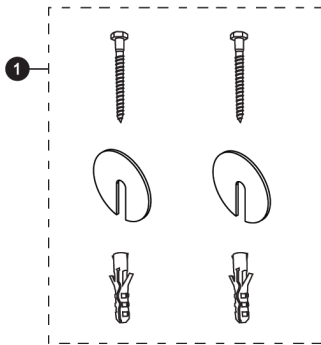

LPT530N

Promenade® Pedestal Lavatory

LPT530N
LT530
PT530N

LPT530.4N
LT530.4
PT530N

LPT530.8N
LT530.8
PT530N

Items	Parts	Description
1	THU125R	Mounting Set
2	TL510ER	Mounting Set - Floor

Note:

Product Number Explanations

Pedestal Lavatory	Lavatory	Pedestal
(LPT) Pedestal Lavatory	(LT) Lavatory	(PT) Pedestal
(530) Model	(530) Model	(530) Model
(.4) 4" Centers	(.4) 4" Centers	(N) 34" Universal Height
(.8) 8" Centers	(.8) 8" Centers	
(N) 34" Universal Height		

Actual Product may vary slightly from illustration.