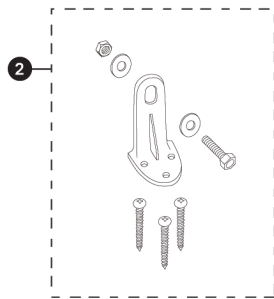

LPT530N

Promenade® Pedestal Lavatory

LPT530N
LT530
PT530N

LPT530.4N
LT530.4
PT530N

LPT530.8N
LT530.8
PT530N

Items	Parts	Description
1	THU125R	Mounting Set
2	TL510ER	Mounting Set - Floor

Note:

Product Number Explanations

Pedestal Lavatory	Lavatory	Pedestal
(LPT) Pedestal Lavatory	(LT) Lavatory	(PT) Pedestal
(530) Model	(530) Model	(530) Model
(.4) 4" Centers	(.4) 4" Centers	(N) 34" Universal Height
(.8) 8" Centers	(.8) 8" Centers	
(N) 34" Universal Height		

Actual Product may vary slightly from illustration.