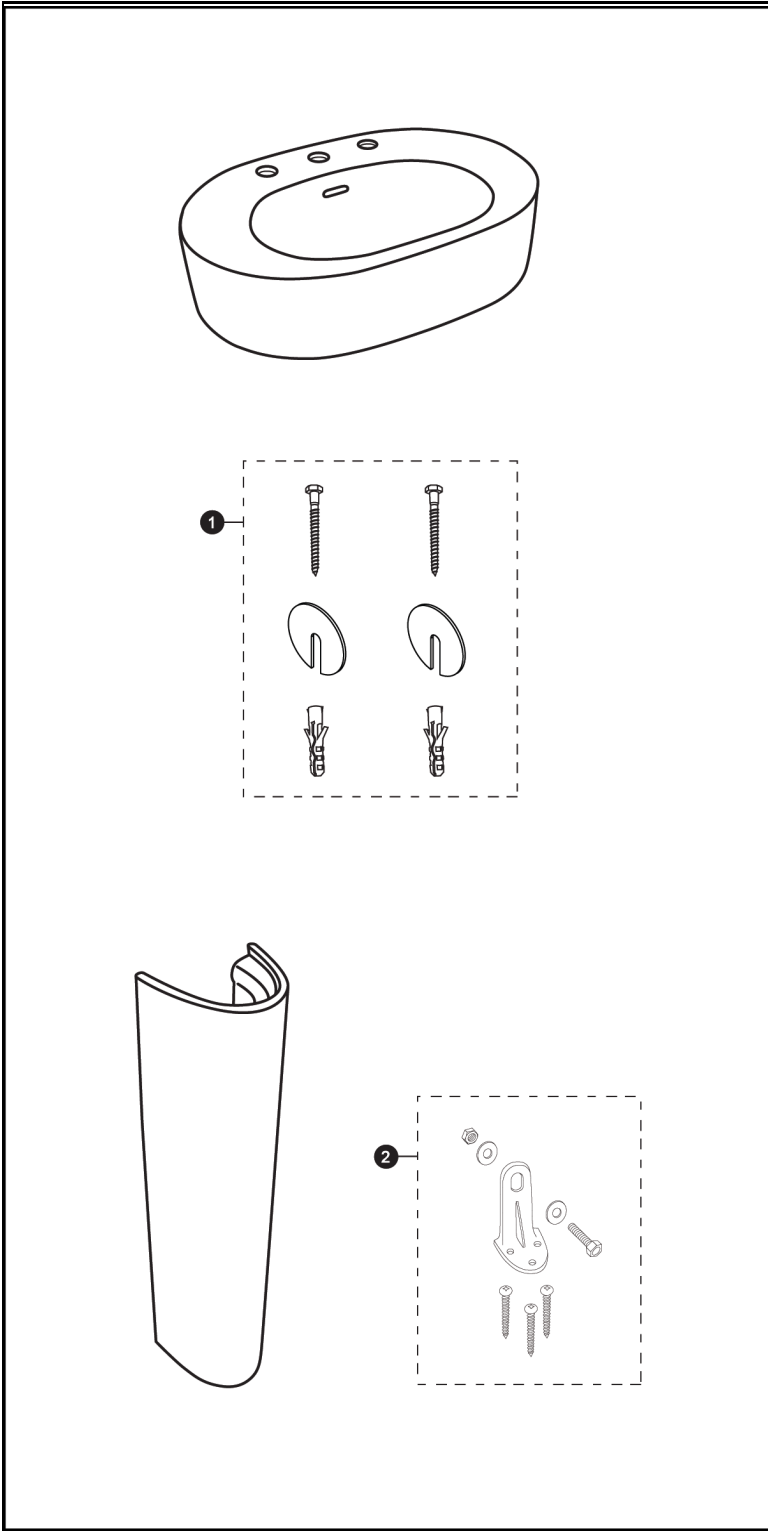

LPT790

Nexus®

Pedestal Lavatory

LPT790
LT790
PT790

LPT790.4
LT790.4
PT790

LPT790.8
LT790.8
PT790

Items	Parts	Description
1	THU125R	Mounting Set
2	TL510ER	Mounting Set - Floor

Note:

Product Number Explanations		
Pedestal Lavatory	Lavatory	Pedestal
(LPT) Pedestal Lavatory	(LT) Lavatory	(PT) Pedestal
(790) Model	(790) Model	(790) Model
(.4) 4" Centers	(.4) 4" Centers	
(.8) 8" Centers	(.8) 8" Centers	

Actual Product may vary slightly from illustration.