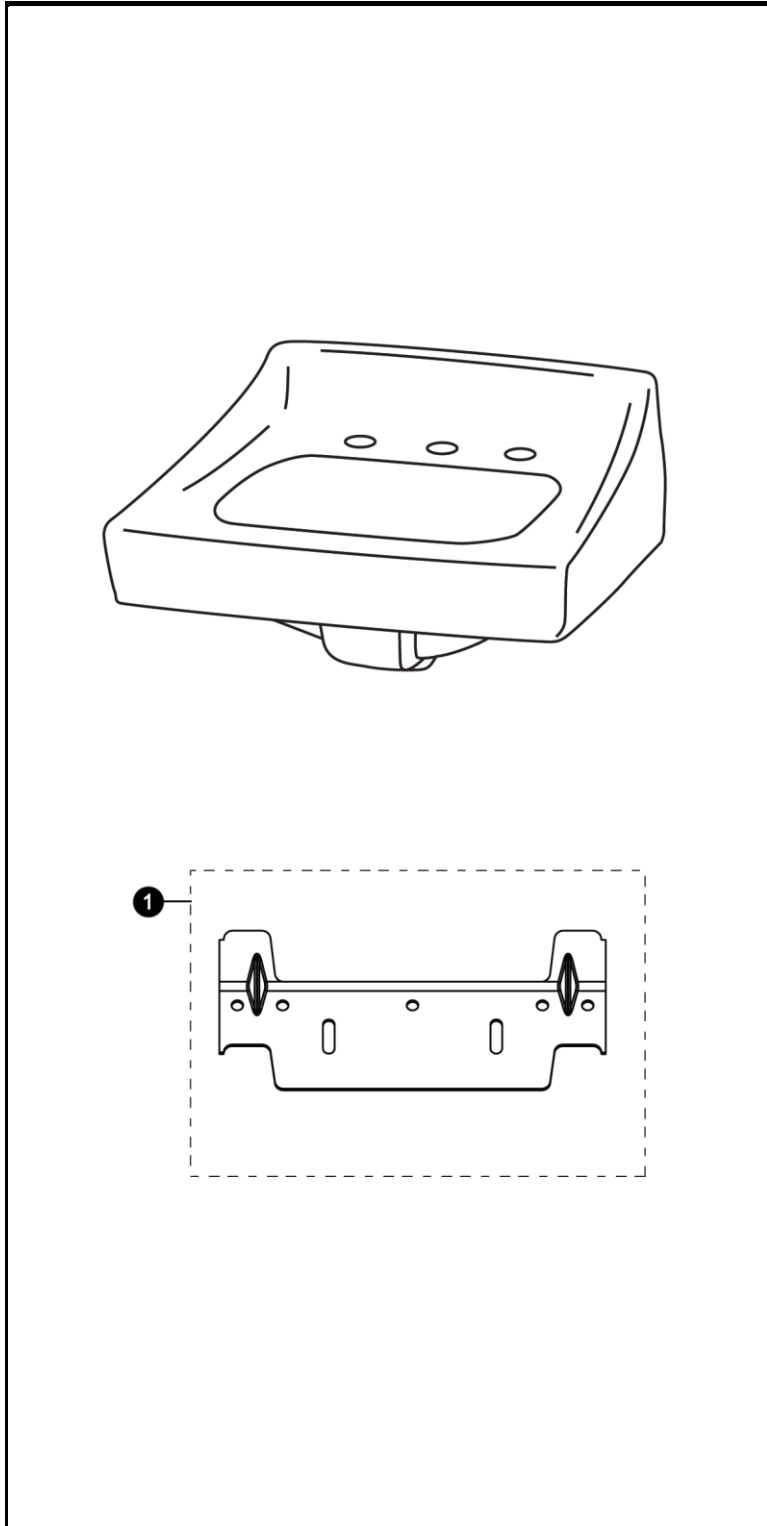

**Commercial
Wall Hung Lavatory**

Item	Part	Description
1	8BU002	WALL BRACKET

Note:

Requires the use of a wall carrier, such as Jay R. Smith 0700 (Concealed Arms) with 19" arms 0800 (Wall Support Plate)

Product Number Explanations	
Wall Hung Lavatory	Colors
(LT) Lavatory	(#01) Cotton
(307) Model	
(.4) 4" Centers	
(.8) 8" Centers	

Actual Product may vary slightly from illustration.