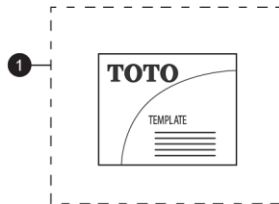

**Commercial  
Self-Rimming Lavatory**

<b>Item</b>	<b>Part</b>	<b>Description</b>
1	0GU117	Template, LT502, LT512(G)

**Note:**

**Product Number Explanations**

**Self-Rimming Lavatory**

(LT) Lavatory  
(502) Model  
(.4) 4" Centers  
(.8) 8" Centers