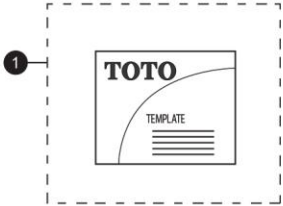

LT511(G)

LT511
 LT511.4
 LT511.8

LT511G
 LT511.4G
 LT511.8G

Supreme® Self-Rimming Lavatory (including CeFIONtect™)

Item	Part	Description
1	0GU116	Template, LT501, LT511(G)
2	0GU040-5	Installation manual, Self Rimming Lavatories

Note:

Product Number Explanations	
Self-Rimming Lavatory	Colors
(LT) Lavatory	(#01) Cotton
(511) Model	(#03) Bone
(.4) 4" Centers	(#11) Colonial White
(.8) 8" Centers	(#12) Sedona Beige
(G) CeFIONtect™	(#51) Ebony