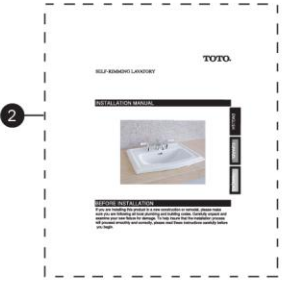

LT511(G)

LT511
 LT511.4
 LT511.8

LT511G
 LT511.4G
 LT511.8G

Supreme® Self-Rimming Lavatory (including CeFIONtect™)

Item	Part	Description
1	0GU116	Template, LT501, LT511(G)
2	0GU040-5	Installation manual, Self Rimming Lavatories

Note:

Product Number Explanations	
Self-Rimming Lavatory	Colors
(LT) Lavatory	(#01) Cotton
(511) Model	(#03) Bone
(.4) 4" Centers	(#11) Colonial White
(.8) 8" Centers	(#12) Sedona Beige
(G) CeFIONtect™	(#51) Ebony

Actual Product may vary slightly from illustration.