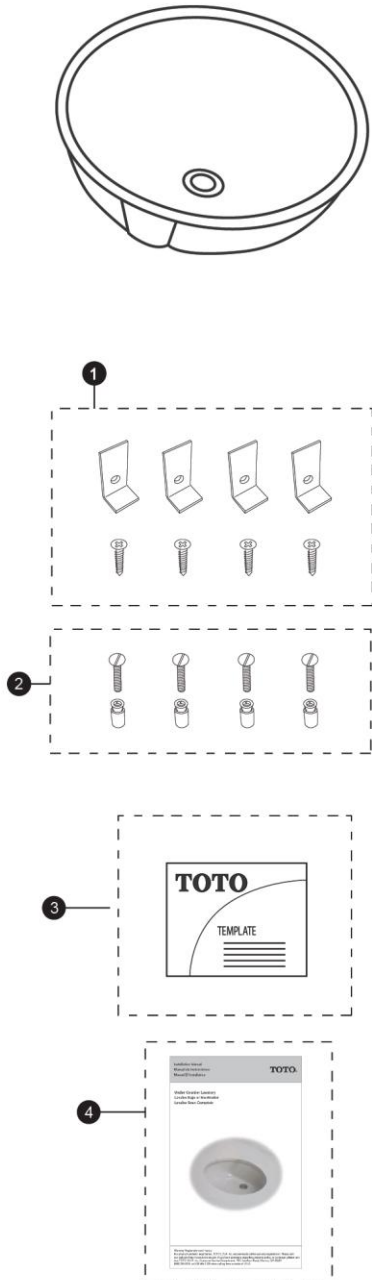

**Commercial  
Under Counter Lavatory**

<b>Item</b>	<b>Part</b>	<b>Description</b>
1	THU408	Mounting set, UC lav, standard rim
2	THU410	Anchor set, UC lav, hard surface
3	0GU118	Template, LT569 & LT579(G)
4	0GU035-5	Installation and Owner's Manual, UC lav

**Note:**

<b>Product Number Explanations</b>	
<b>Under Counter Lavatory</b>	<b>Colors</b>
(LT) Lavatory	(#01) Cotton
(569) Model	(#03) Bone
	(#04) Gray
	(#12) Sedona Beige
	(#51) Ebony

Actual Product may vary slightly from illustration.