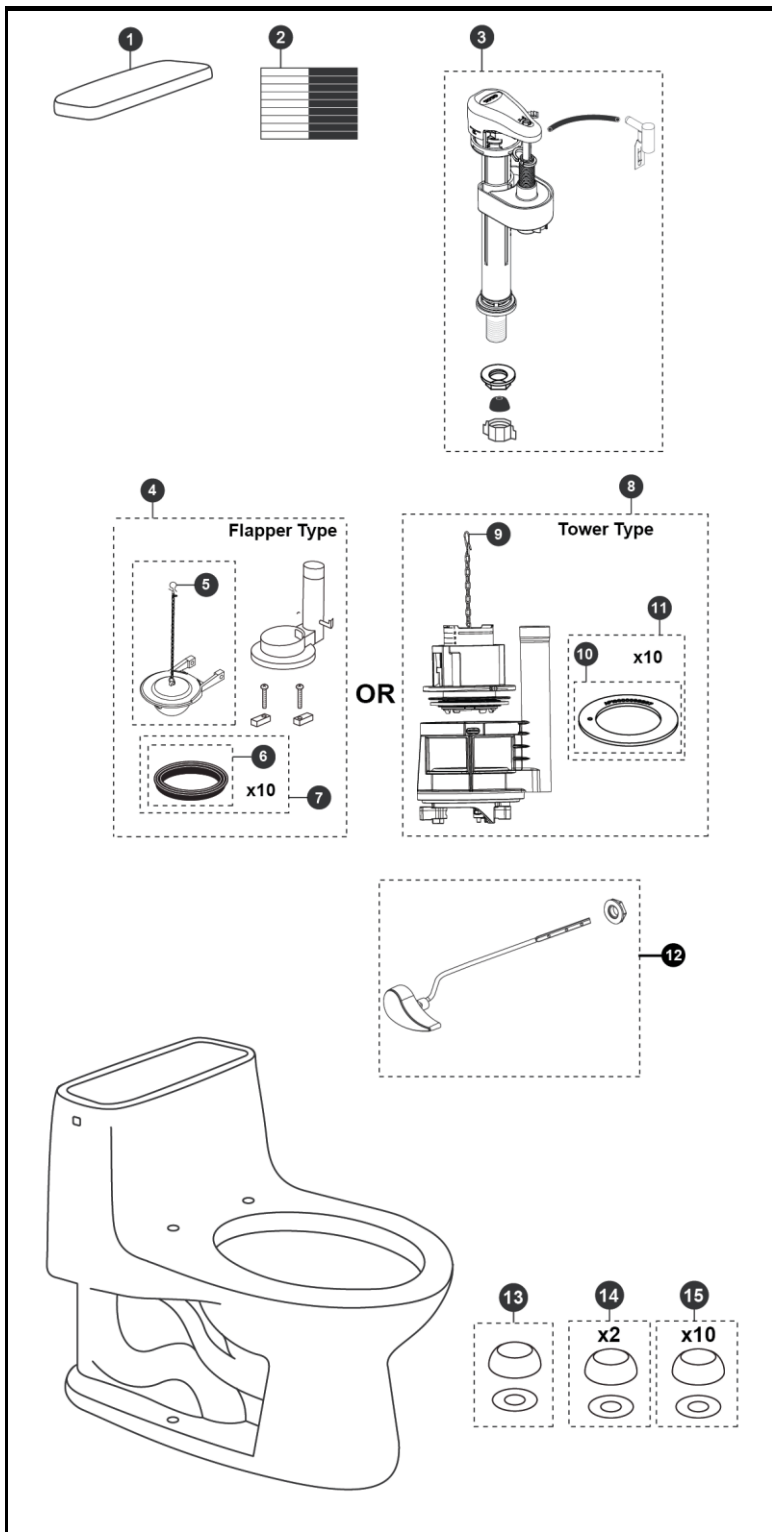

Ultimate®
1.6 Gpf Toilet, Round,
Power Gravity®, 12" Rough-In

Item	Part	Description
1	TCU854CRP#01	Tank Lid w/ Velcro Tape - Cotton
	TCU854CRP#03	Tank Lid w/ Velcro Tape - Bone
	TCU854CRP#11	Tank Lid w/ Velcro Tape - Colonial White
	TCU854CRP#12	Tank Lid w/ Velcro Tape - Sedona Beige
2	THU107	Velcro Tape
3	TSU54A	Fill Valve
4	THU002Z	Flush Valve Assembly w/ Flapper
5	THU500S	Flapper w/ Chain
6	9BU002E	Flush Valve Gasket (1 piece)
7	THU097	Flush Valve Gasket (10 pieces)
8	THU460.15E-A	Drain Valve
9	THU460-A	Flush Tower
10	THU407	Seal Gasket (1 piece)
11	THU370	Seal Gasket (10 piece)
12	THU808#01-A	Trip Lever - Cotton
	THU808#03-A	Trip Lever - Bone
	THU808#11-A	Trip Lever - Colonial White
	THU808#12-A	Trip Lever - Sedona Beige
	THU808#CP-A	Trip Lever - Polished Chrome
	THU808#BN-A	Trip Lever - Brushed Nickel
	THU808#PN-A	Trip Lever - Polished Nickel
13	THU044#01	Bolt Cap Set - Cotton (1 set)
	THU044#03	Bolt Cap Set - Bone (1 set)
	THU044#11	Bolt Cap Set - Colonial White (1 set)
	THU044#12	Bolt Cap - Sedona Beige
14	THU044S#01	Bolt Cap Set - Cotton (2 pieces)
	THU044S#03	Bolt Cap Set - Bone (2 pieces)
	THU044S#11	Bolt Cap Set - Colonial White (2 pieces)
	THU044S#12	Bolt Cap Set - Sedona Beige (2 pieces)
15	THU098#01	Bolt Cap Sets - Cotton (20 pieces)
	THU098#03	Bolt Cap Sets - Bone (20 pieces)
	THU098#11	Bolt Cap Sets - Colonial White (20 pieces)
	THU098#12	Bolt Cap Sets - Sedona Beige (20 pieces)

Note:

Product Number Explanations	
One-Piece Toilet	Colors
(MS) Toilet & Seat Combination	(#01) Cotton
(CST) Gravity Type Toilet	(#03) Bone
(853) Toilet Model	(#11) Colonial White
(113) Seat Model	(#12) Sedona Beige
(T) Drain Valve Tower	

Actual Product may vary slightly from illustration.