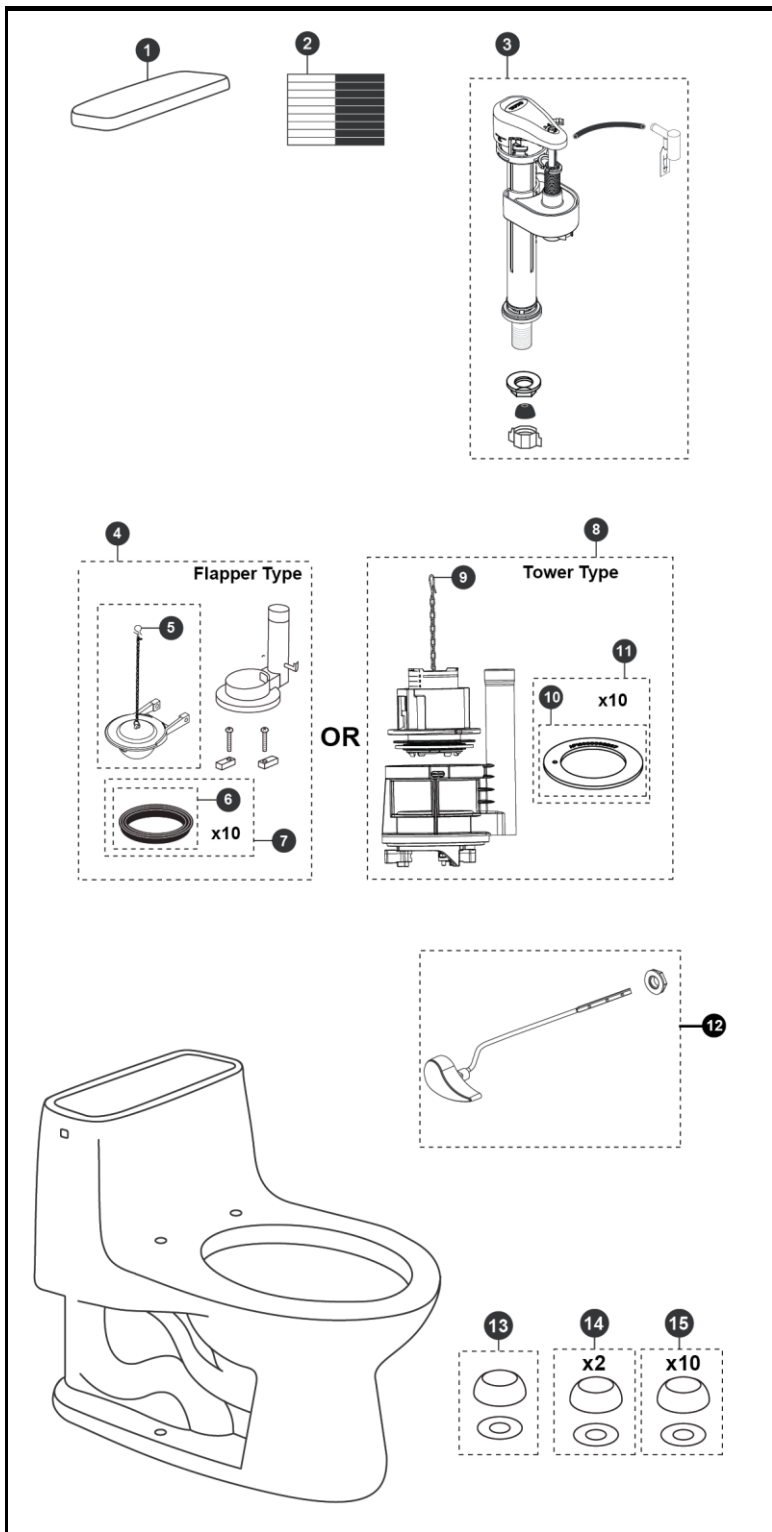

**Ultramax®**  
**1.6 Gpf Toilet, Round,**  
**G-Max®, 12" Rough-In**

Item	Part	Description
1	TCU854CRS#01	Tank Lid w/ Velcro Tape - Cotton
	TCU854CRS#03	Tank Lid w/ Velcro Tape - Bone
	TCU854CRS#11	Tank Lid w/ Velcro Tape - Colonial White
	TCU854CRS#12	Tank Lid w/ Velcro Tape - Sedona Beige
2	THU107	Velcro Tape
3	TSU51A	Fill Valve
4	THU013P	Flush Valve Assembly w/ Flapper
5	THU500S	Flapper w/ Chain
6	9BU002E	Flush Valve Gasket
7	THU097	Flush Valve Gasket (10 pieces)
8	THU451.10A-A	Drain Valve
9	THU440-A	Flush Tower
10	THU407	Seal Gasket (1 piece)
11	THU370	Seal Gasket (10 piece)
12	THU808#01-A	Trip Lever - Cotton
	THU808#03-A	Trip Lever - Bone
	THU808#11-A	Trip Lever - Colonial White
	THU808#12-A	Trip Lever - Sedona Beige
	THU808#51-A	Trip Lever - Ebony
	THU808#CP-A	Trip Lever - Chrome Plated
13	THU044#01	Bolt Cap Set - Cotton (1 set)
	THU044#03	Bolt Cap Set - Bone (1 set)
	THU044#11	Bolt Cap Set - Colonial White (1 set)
	THU044#12	Bolt Cap - Sedona Beige
	THU044#51	Bolt Cap - Ebony
14	THU044S#01	Bolt Cap Set - Cotton ( 2 pieces)
	THU044S#03	Bolt Cap Set - Bone (2 pieces)
	THU044S#11	Bolt Cap Set - Colonial White (2 pieces)
	THU044S#12	Bolt Cap Set - Sedona Beige (2 pieces)
	THU044S#51	Bolt Cap Set - Ebony (2 pieces)
15	THU098#01	Bolt Cap & Base (20 pieces) - Cotton
	THU098#03	Bolt Cap & Base (20 pieces) - Bone
	THU098#11	Bolt Cap & Base (20 pieces) - Colonial White
	THU098#12	Bolt Cap & Base (20 pieces) - Sedona Beige
	THU098#51	Bolt Cap & Base (20 pieces) - Ebony

**Note:**

**Product Number Explanations**

**One-Piece Toilet**

(MS) Toilet & Seat Combination  
(CST) Gravity Type Toilet  
(853) Toilet Model  
(113) Seat Model  
(S) G-Max®  
(T) Drain Valve Tower

Actual Product may vary slightly from illustration.