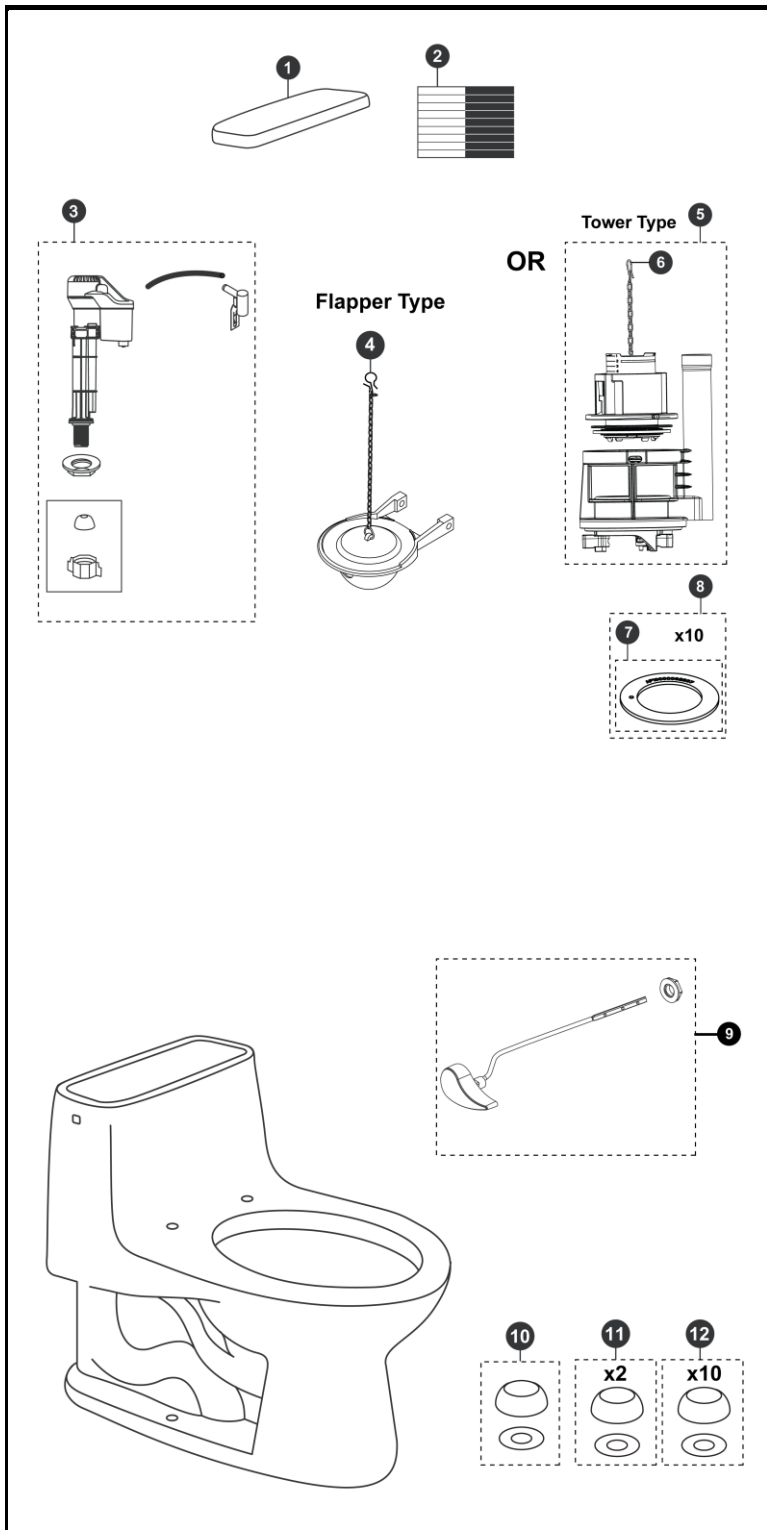

**Ultimate®**  
**1.6 Gpf Toilet, Elongated**  
**Power Gravity®, 12" Rough-In**

Item	Part	Description
1	TCU854CRP#01	Tank Lid w/ Velcro Tape - Cotton
	TCU854CRP#03	Tank Lid w/ Velcro Tape - Bone
	TCU854CRP#11	Tank Lid w/ Velcro Tape - Colonial White
	TCU854CRP#12	Tank Lid w/ Velcro Tape - Sedona Beige
2	THU107	Velcro Tape
3	TUS99A.X	Fill Valve
4	THU500S	Flapper w/ Chain
5	THU460.15E-A	Drain Valve
6	THU460-A	Flush Tower
7	THU407	Seal Gasket (1 piece)
8	THU370	Seal Gasket (10 piece)
9	THU808#01-A	Trip Lever - Cotton
	THU808#03-A	Trip Lever - Bone
	THU808#11-A	Trip Lever - Colonial White
	THU808#12-A	Trip Lever - Sedona Beige
	THU808#CP-A	Trip Lever - Polished Chrome
	THU808#BN-A	Trip Lever - Brushed Nickel
	THU808#PN-A	Trip Lever - Polished Nickel
10	THU044#01	Bolt Cap Set - Cotton (1 set)
	THU044#03	Bolt Cap Set - Bone (1 set)
	THU044#11	Bolt Cap Set - Colonial White (1 set)
	THU044#12	Bolt Cap - Sedona Beige
11	THU044S#01	Bolt Cap Set - Cotton (2 pieces)
	THU044S#03	Bolt Cap Set - Bone (2 pieces)
	THU044S#11	Bolt Cap Set - Colonial White (2 pieces)
	THU044S#12	Bolt Cap Set - Sedona Beige (2 pieces)
12	THU098#01	Bolt Cap Sets - Cotton (20 pieces)
	THU098#03	Bolt Cap Sets - Bone (20 pieces)
	THU098#11	Bolt Cap Sets - Colonial White (20 pieces)
	THU098#12	Bolt Cap Sets - Sedona Beige (20 pieces)

**Note:**

**Product Number Explanations**

**One-Piece Toilet**  
 (MS) Toilet & Seat Combination  
 (CST) Gravity Type Toilet  
 (854) Toilet Model  
 (114) Seat Model  
 (T) Drain Valve Tower

Actual Product may vary slightly from illustration.