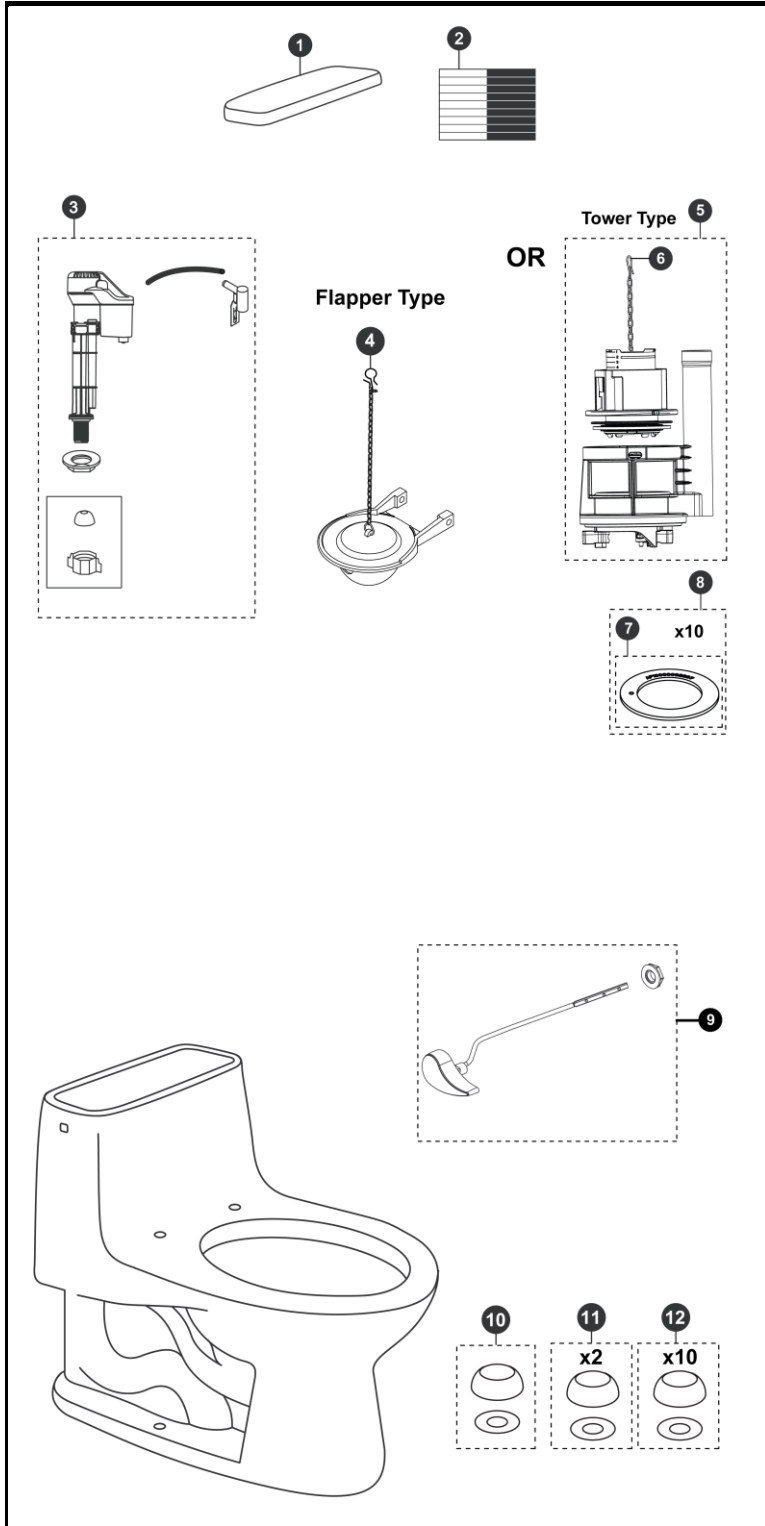

MS854114S MS854114SG
 CST854S CST854SG
 CST854ST CST854SGT

Ultramax®
1.6 Gpf Toilet, Elongated,
G-Max®, 12" Rough-In
(including CEFIONTECT®)

Item	Part	Description
1	TCU854CRS#01	Tank Lid w/ Velcro Tape - Cotton
	TCU854CRS#03	Tank Lid w/ Velcro Tape - Bone
	TCU854CRS#11	Tank Lid w/ Velcro Tape - Colonial White
	TCU854CRS#12	Tank Lid w/ Velcro Tape - Sedona Beige
2	THU107	Velcro Tape
3	TSU81.30-A	Fill Valve
4	THU500S	Flapper w/ Chain
5	THU451.10A-A	Drain Valve
6	THU440-A	Flush Tower
7	THU407	Seal Gasket (1 piece)
8	THU370	Seal Gasket (10 piece)
9	THU808#01-A	Trip Lever - Cotton
	THU808#03-A	Trip Lever - Bone
	THU808#11-A	Trip Lever - Colonial White
	THU808#12-A	Trip Lever - Sedona Beige
	THU808#51-A	Trip Lever - Ebony
	THU808#CP-A	Trip Lever - Chrome Plated
10	THU044#01	Bolt Cap Set - Cotton (1 set)
	THU044#03	Bolt Cap Set - Bone (1 set)
	THU044#11	Bolt Cap Set - Colonial White (1 set)
	THU044#12	Bolt Cap - Sedona Beige
	THU044#51	Bolt Cap - Ebony
11	THU044S#01	Bolt Cap Set - Cotton (2 pieces)
	THU044S#03	Bolt Cap Set - Bone (2 pieces)
	THU044S#11	Bolt Cap Set - Colonial White (2 pieces)
	THU044S#12	Bolt Cap Set - Sedona Beige (2 pieces)
	THU044S#51	Bolt Cap Set - Ebony (2 pieces)
12	THU098#01	Bolt Cap & Base (20 pieces) - Cotton
	THU098#03	Bolt Cap & Base (20 pieces) - Bone
	THU098#11	Bolt Cap & Base (20 pieces) - Colonial White
	THU098#12	Bolt Cap & Base (20 pieces) - Sedona Beige
	THU098#51	Bolt Cap & Base (20 pieces) - Ebony

Note:

Product Number Explanations

One-Piece Toilet
 (MS) Toilet & Seat Combination
 (CST) Gravity Type Toilet
 (854) Toilet Model
 (114) Seat Model
 (S) G-Max®
 (G) CEFIONTECT®
 (T) Drain Valve Tower

Actual Product may vary slightly from illustration.