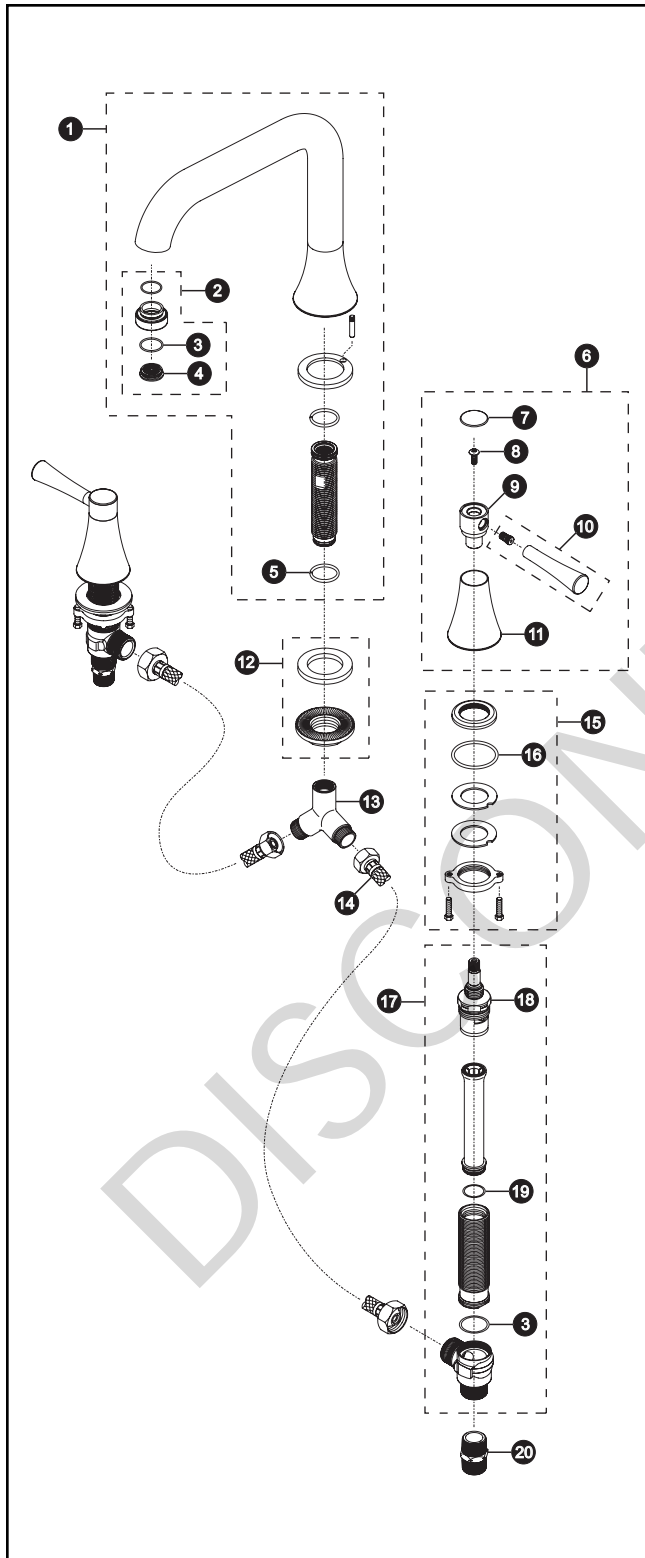

TB794DDN

TB794DDN

Nexus™ Bath Tub Faucet LifeCoat™ Brushed Nickel

Item	Part	Description
1	THU4029	Spout Assembly
2	THU4032	Aerator Assembly
3	9BU4010	O-ring
4	9AU4001	Aerator
5	9BU4007	O-ring
6	THU4024	Metal Handle Assembly
7	3EU4009	Handle Cap
8	6BU4002	Screw
9	1FU4021	Handle Joint
10	THU4071	Handle Assembly
11	1FU4024	Canopy
12	THU4021	Mounting Hardware Set
13	4BU4005	Y-Connector
14	4BU4006	Hose
15	THU4010	Mounting Hardware Set
16	9BU4008	O-ring
17	THU4026 THU4025	Body Assembly (cold) Body Assembly (hot)
18	1FU4025 1FU4018	Cartridge (cold) Cartridge (hot)
19	9BU4009	O-ring
20	4BU4004	Adapter

Product Number Explanations

Faucet

(T) Fitting
(B) Bath Tub Faucet
(794) Nexus™
(D) Two Valve Mixing
(D) Deck

Finishes

(N) PVD Brushed Nickel