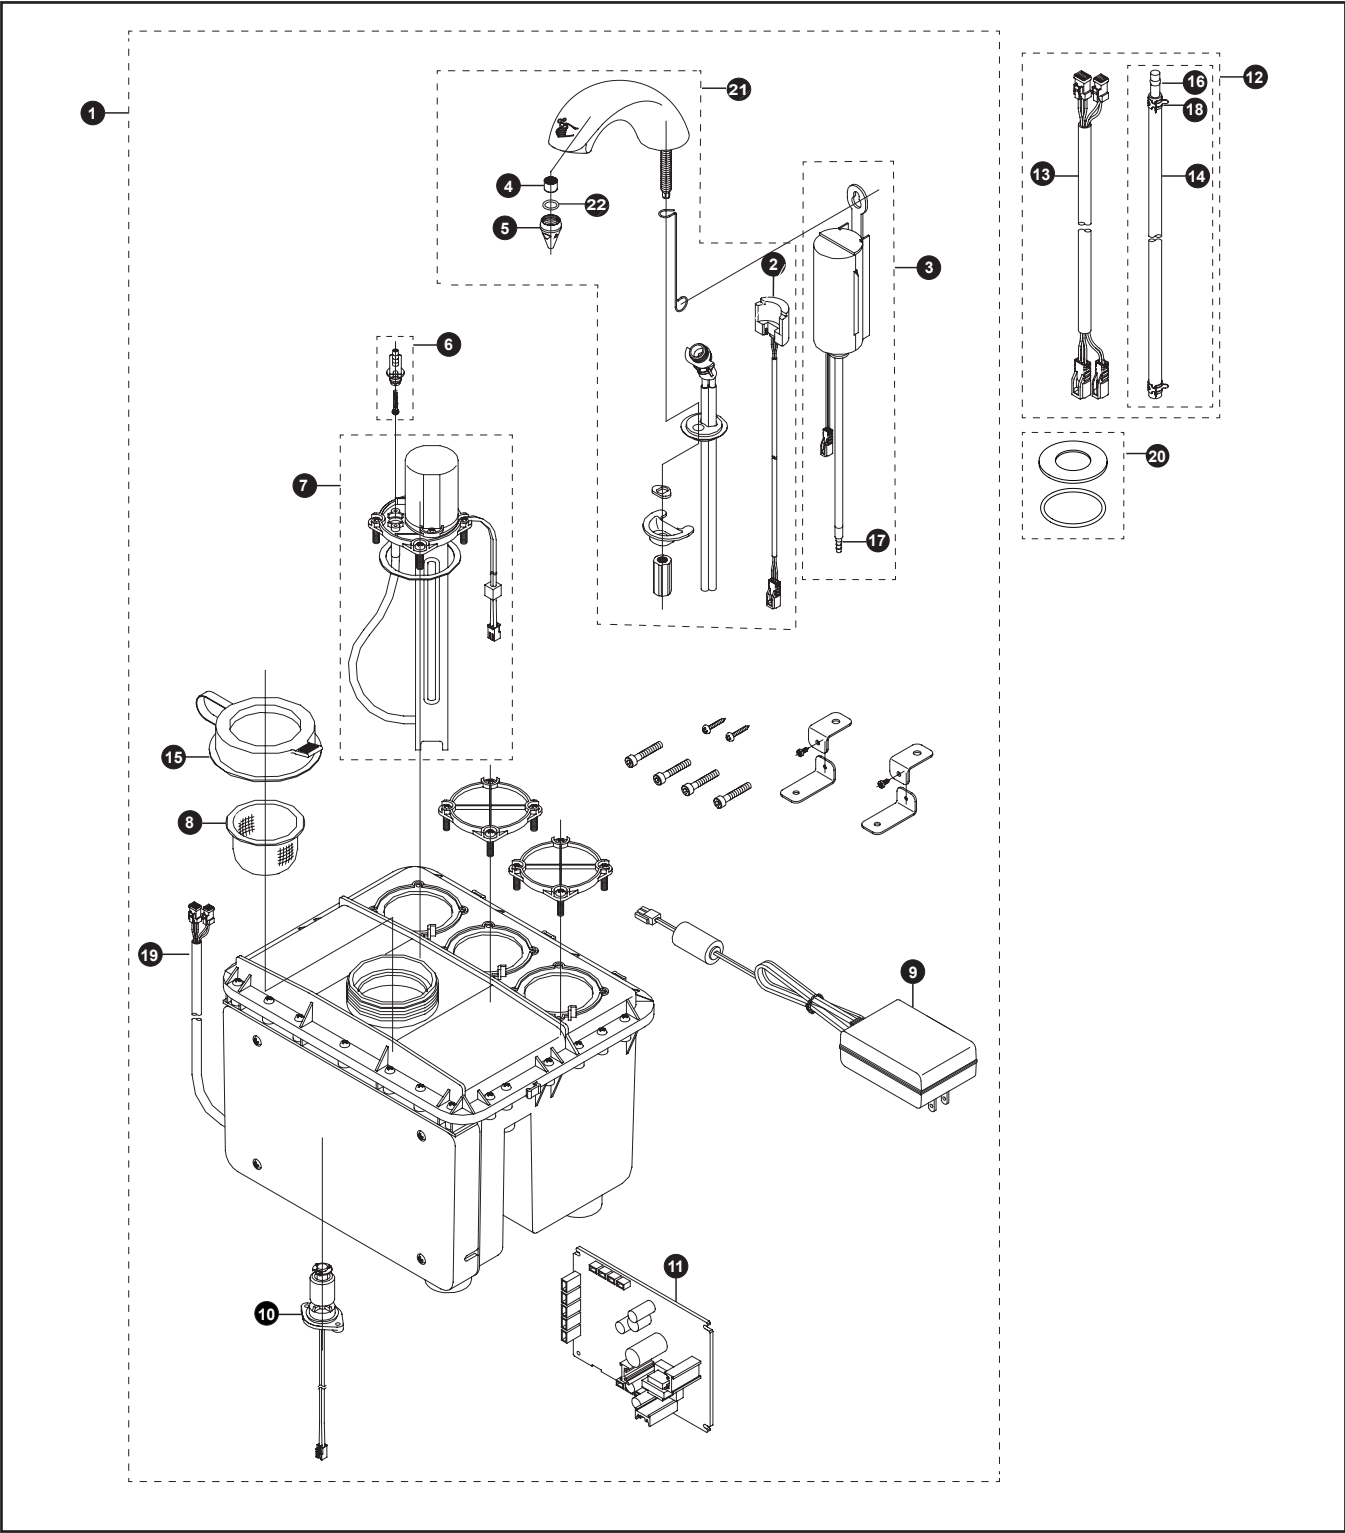

TES1ADC-05  
TES121MV100  
TN80-1V00

**TOTO Soap Dispenser**  
**Single Spout, Single Hole Mount**  
**5 Meter Connection Cable**

TES1ADC-05  
 TES121MV100  
 TN80-1V100

**TOTO Soap Dispenser  
 Single Spout, Single Hole Mount  
 5 Meter Connection Cable**

<b>Item</b>	<b>Part</b>	<b>Description</b>
1	TES121MV100	Eco Soap Dispenser w/ Spout
2	58118R	Sensor
3	THP3063	Air Pump
4	95843	Inside Tube
5	231511T1	Nozzle
6	190522R	Check Valve
7	THP3240	Soap Pump
8	66506	Strainer- Base Unit
9	THP3265	AC Adapter
10	54091	Level Sensor
11	THP3185	Controller
12	TN80-1V100	Tube Cord Unit - 5m (16.4ft)
13	56102RT2	Sensor & Air Pump Cords - 5m (16.4ft)
14	92461T1	Liquid Soap Tube - 5m (16.4ft)
15	THP4796A	Cap, 1 Gallon Tank
16	THP3059	Soap Tube Connector (Metal)
17	THP3060	Air Tube Connector (Plastic)
18	THP3061	Hose Clamp
19	THP3054	Wiring Harness, L500, Green, #1 Spout
20	THP3140#CP	Escutcheon for 1-1/8"~1-1/2"(28~38mm) hole
21	THP3171#CP	Spout Sub Assy, Soap Dispenser
22	THP3336	O-Ring

**Note:**

Replacement EcoSoap 1 gallon container @ 4 qty use TSFB1.  
 Replacement EcoSoap 5 gallon container @ 1 qty use TSFB5.

**Product Number Explanations**

**Soap Dispenser**  
 (T) Fitting  
 (E) Electronic  
 (S) Soap Dispenser  
 (1) One Spout  
 (A) AC Transformer  
 (D) Dispenser  
 (C) Chrome Finish  
 (05) 5M Cable