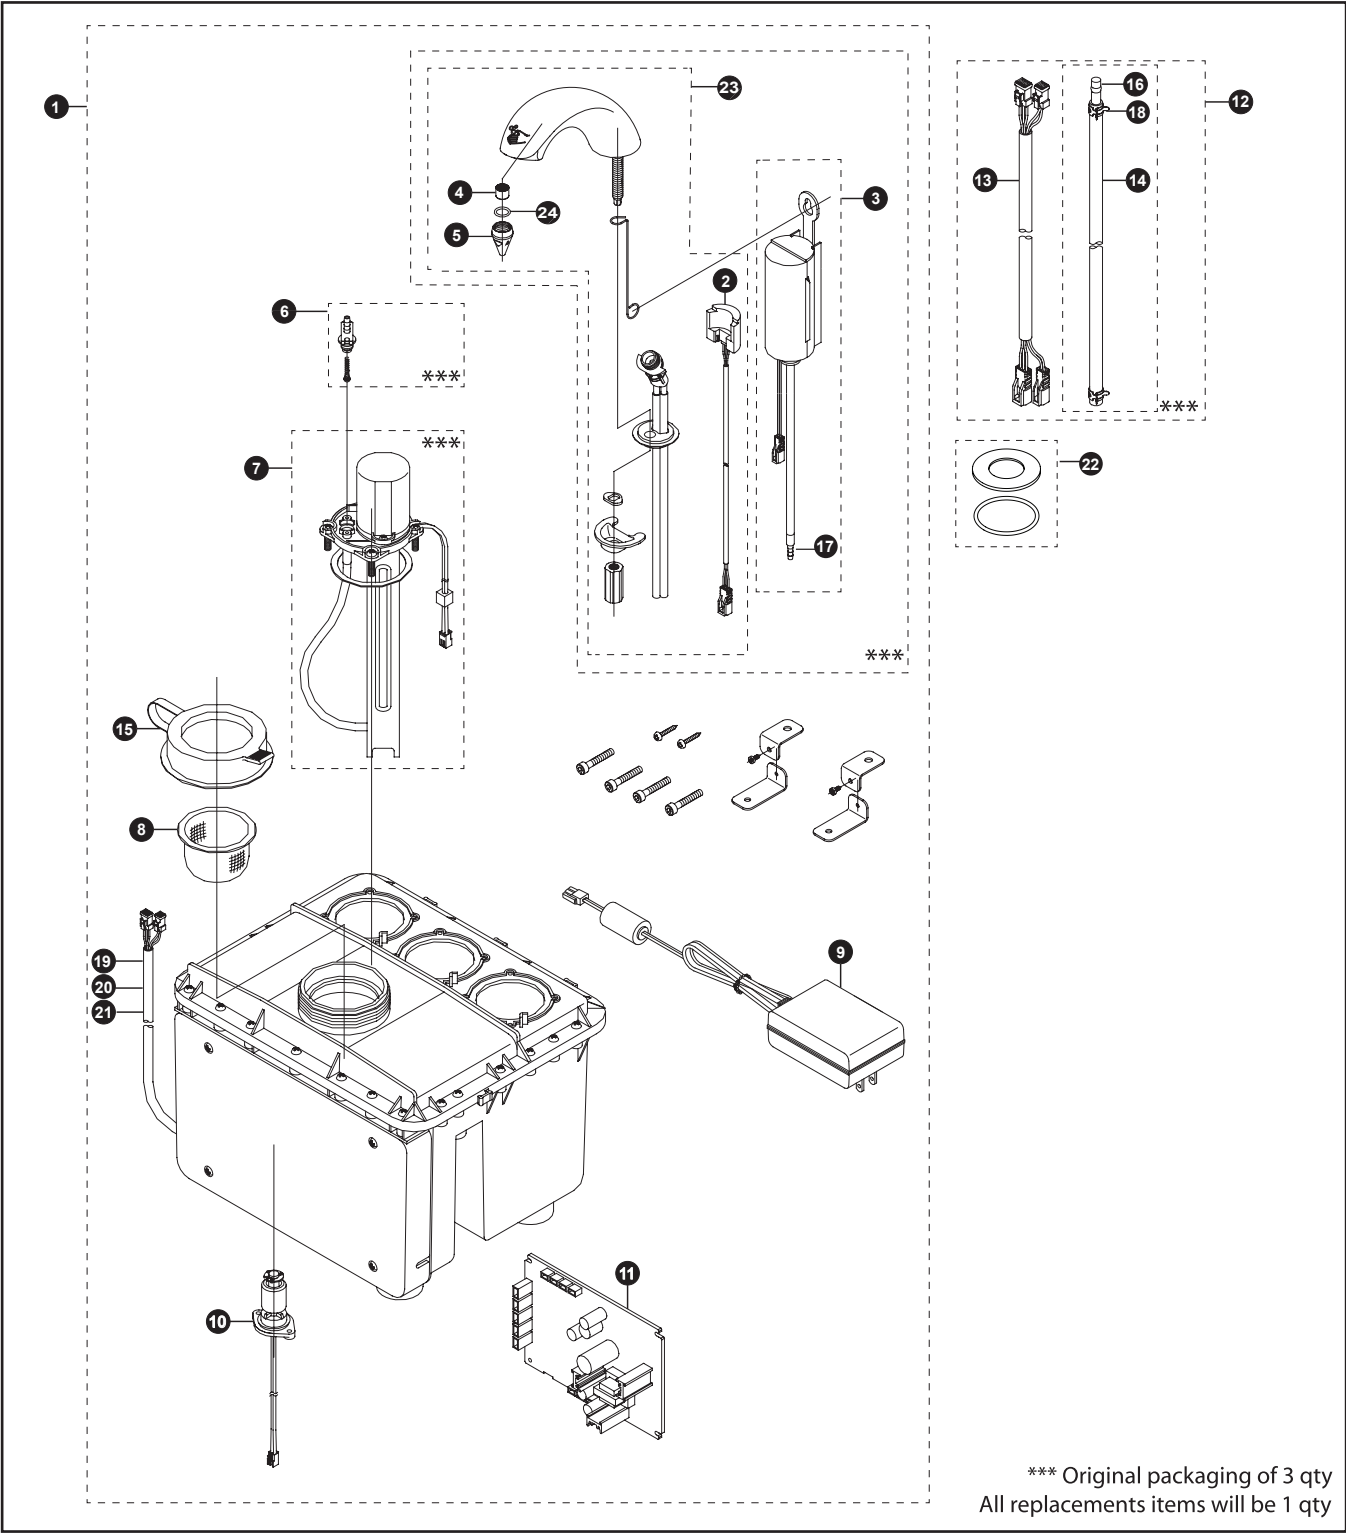

TES3ADC-05

TES3ADC-05
TES123MV100
TN80-1V00

TOTO Soap Dispenser Three Spouts, Single Hole Mount Each 5 Meter Connection Cable

TES3ADC-05
 TES123MV100
 TN80-1V00

**TOTO Soap Dispenser
 Three Spouts, Single Hole Mount Each
 5 Meter Connection Cable**

Item	Part	Description
1	TES123MV100	Eco Soap Dispenser w/ Three Spouts
2	58118R	Sensor
3	THP3063	Air Pump
4	95843	Inside Tube
5	231511T1	Nozzle
6	190522R	Check Valve
7	THP3240	Soap Pump
8	66506	Strainer- Base Unit
9	THP3265	AC Adapter
10	54091	Level Sensor
11	THP3185	Controller
12	TN80-1V100	Tube Cord Unit - 5m (16.4ft)
13	56102RT2	Sensor & Air Pump Cords - 5m (16.4ft)
14	92461T1	Liquid Soap Tube - 5m (16.4ft)
15	THP4796A	Cap, 1 Gallon Tank
16	THP3059	Soap Tube Connector (Metal)
17	THP3060	Air Tube Connector (Plastic)
18	THP3061	Hose Clamp
19	THP3054	Wiring Harness, L500, Green, #1 Spout
20	THP3055	Wiring Harness, L500, Red, #2 Spout
21	THP3056	Wiring Harness, L500, White, #3 Spout
22	THP3140#CP	Escutcheon for 1-1/8"~1-1/2"(28~38mm) hole
23	THP3171#CP	Spout Sub Assy, Soap Dispenser
24	THP3336	O-Ring

Note:

Replacement EcoSoap 1 gallon container @ 4 qty use TSFB1.
 Replacement EcoSoap 5 gallon container @ 1 qty use TSFB5.

Product Number Explanations

Soap Dispenser
 (T) Fitting
 (E) Electronic
 (S) Soap Dispenser
 (1) One Spout
 (A) AC Transformer
 (D) Dispenser
 (C) Chrome Finish
 (05) 5M Cable