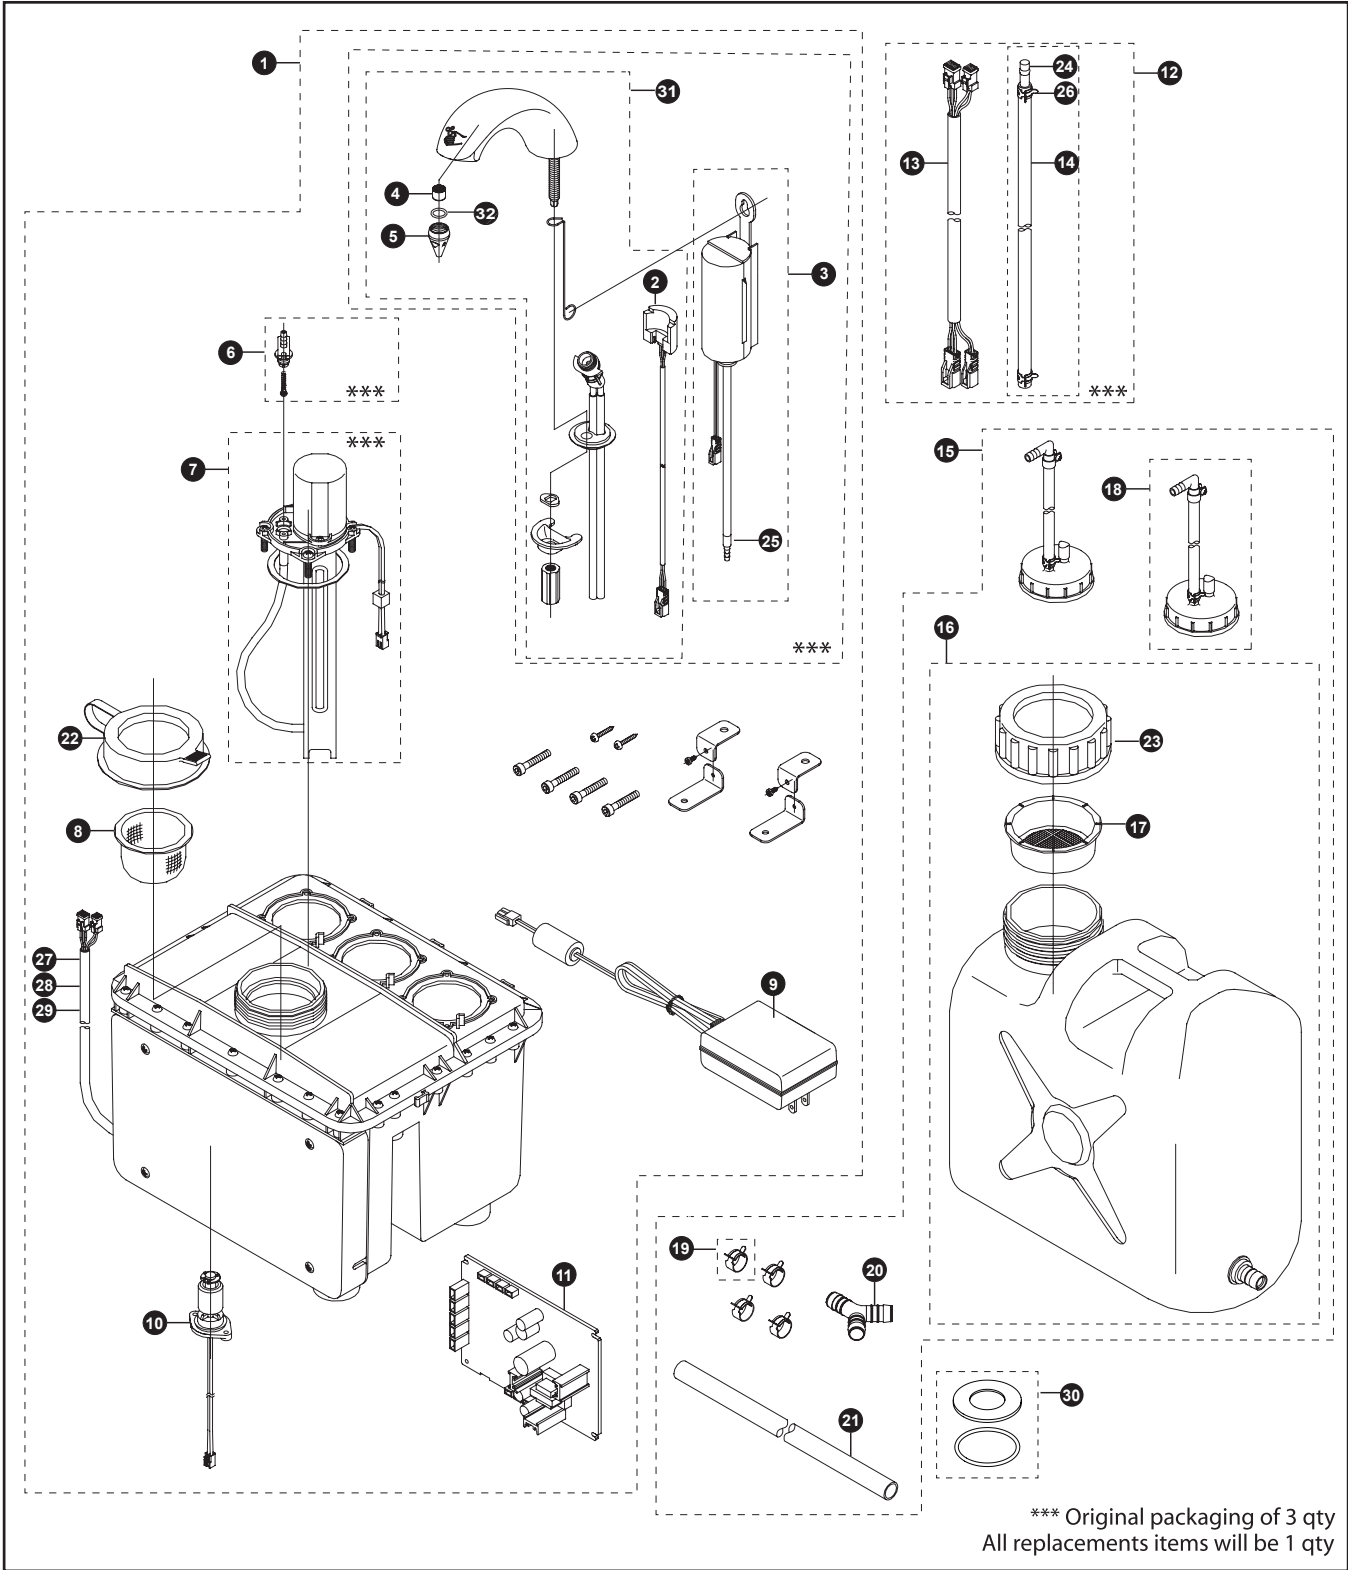

TES3ADC-12

TES3ADC-12
 TES123MV100
 TN80V100
 TN80-2V100

TOTO Soap Dispenser Three Spouts, Single Hole Mount Each 12 Meter Connection Cable

TES3ADC-12
 TES123MV100
 TN80V100
 TN80-2V100

TOTO Soap Dispenser Three Spouts, Single Hole Mount Each 12 Meter Connection Cable

Item	Part	Description
1	TES123MV100	Eco Soap Dispenser w/ Three Spouts
2	58118R	Sensor
3	THP3063	Air Pump
4	95843	Inside Tube
5	231511T1	Nozzle
6	190522R	Check Valve
7	THP3240	Soap Pump
8	66506	Strainer- Base Unit
9	THP3265	AC Adapter
10	54091	Level Sensor
11	THP3185	Controller
12	TN80-2V100	Tube / Cord Unit - 12m (39.3 ft)
13	56102RT3	Sensor & Air Pump Cords - 12m (39.3ft)
14	92463T3	Liquid Soap Tube - 12m (39.3ft)
15	TN80V100	Subtank Assembly
16	9E4203T1	Subtank
17	66506T1	Strainer - Subtank
18	95850T2	Coupling Cap
19	74230T1	Hose Clamp
20	95190T1	Y-Shaped Nipple
21	95846T2	Connecting Tube (5m)
22	THP4796A	Cap, 1 Gallon Tank
23	95850T1	Cap, 5 Gallon Tank
24	THP3059	Soap Tube Connector (Metal)
25	THP3060	Air Tube Connector (Plastic)
26	THP3061	Hose Clamp
27	THP3054	Wiring Harness, L500, Green, #1 Spout
28	THP3055	Wiring Harness, L500, Red, #2 Spout
29	THP3056	Wiring Harness, L500, White, #3 Spout
30	THP3140#CP	Escutcheon for 1-1/8"~1-1/2"(28~38mm) hole
31	THP3171#CP	Spout Sub Assy, Soap Dispenser
32	THP3336	O-Ring

Note:

Replacement EcoSoap 1 gallon container @ 4 qty use TSFB1.
 Replacement EcoSoap 5 gallon container @ 1 qty use TSFB5.

Product Number Explanations

Soap Dispenser
 (T) Fitting
 (E) Electronic
 (S) Soap Dispenser
 (1) One Spout
 (A) AC Transformer
 (D) Dispenser
 (C) Chrome Finish
 (05) 5M Cable