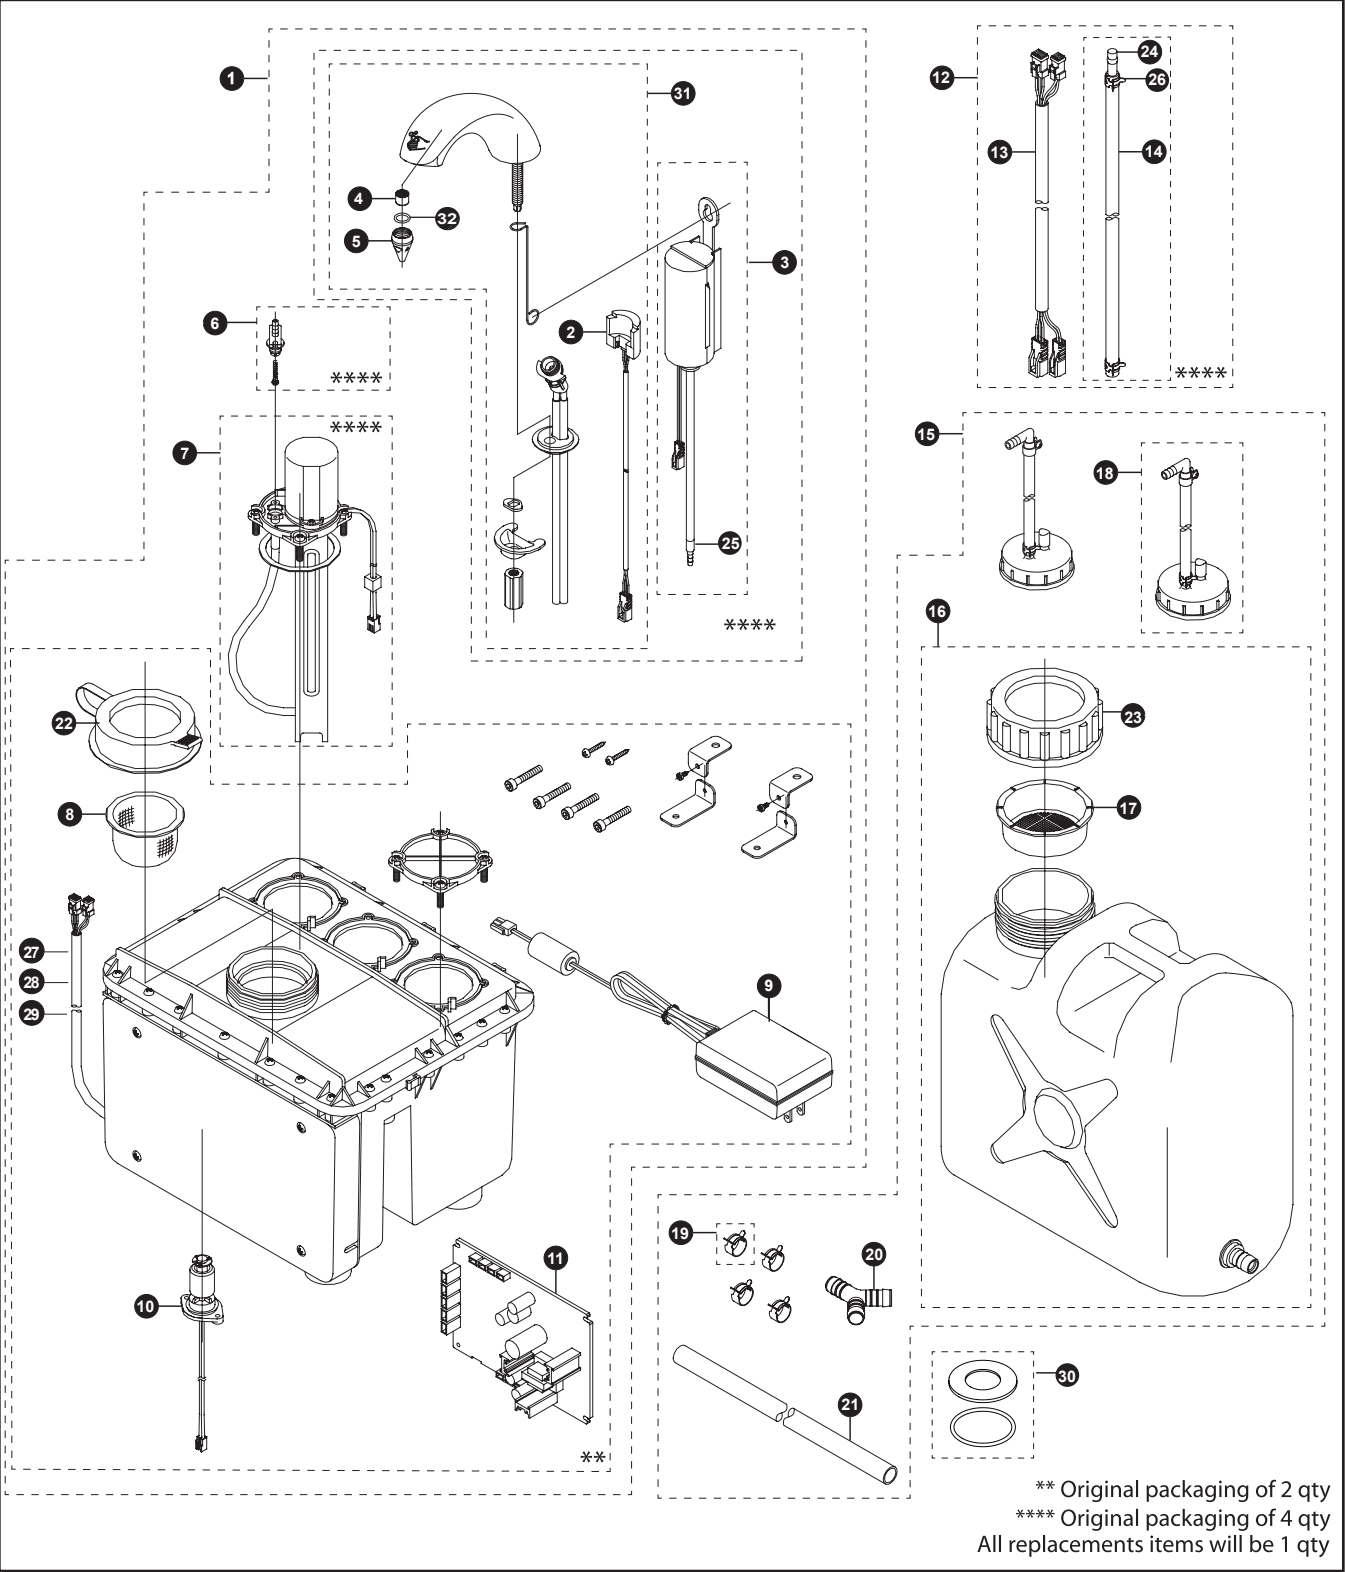

TES4ADC-12

TES4ADC-12
 TES122MV100 @ 2 qty
 TN80V100
 TN80-2V100

TOTO Soap Dispenser Four Spouts, Single Hole Mount Each 12 Meter Connection Cable

TES4ADC-12
 TES122MV100 @ 2 qty.
 TN80V100
 TN80-2V100

TOTO Soap Dispenser Four Spouts, Single Hole Mount Each 12 Meter Connection Cable

Item	Part	Description
1	TES122MV100	Eco Soap Dispenser w/ Two Spouts
2	58118R	Sensor
3	THP3063	Air Pump
4	95843	Inside Tube
5	231511T1	Nozzle
6	190522R	Check Valve
7	THP3240	Soap Pump
8	66506	Strainer- Base Unit
9	THP3265	AC Adapter
10	54091	Level Sensor
11	THP3185	Controller
12	TN80-2V100	Tube Cord Unit - 12m (39.3ft)
13	56102RT3	Sensor & Air Pump Cords - 12m (39.3ft)
14	92463T3	Liquid Soap Tube - 12m (39.3ft)
15	TN80V100	Subtank Assembly
16	9E4203T1	Subtank
17	66506T1	Strainer- Strainer
18	95850T2	Coupling Cap
19	74230T1	Hose Clamp
20	95190T1	Y-Shaped Nipple
21	95846T2	Connecting Tube (5m)
22	THP4796A	Cap, 1 Gallon Tank
23	95850T1	Cap, 5 Gallon Tank
24	THP3059	Soap Tube Connector (Metal)
25	THP3060	Air Tube Connector (Plastic)
26	THP3061	Hose Clamp
27	THP3054	Wiring Harness, L500, Green, #1 Spout
28	THP3055	Wiring Harness, L500, Red, #2 Spout
29	THP3056	Wiring Harness, L500, White, #3 Spout
30	THP3140#CP	Escutcheon for 1-1/8"~1-1/2"(28~38mm) hole
31	THP3171#CP	Spout Sub Assy, Soap Dispenser
32	THP3336	O-Ring

Note:

Replacement EcoSoap 1 gallon container @ 4 qty use TSFB1.
 Replacement EcoSoap 5 gallon container @ 1 qty use TSFB5.

Product Number Explanations

Soap Dispenser
 (T) Fitting
 (E) Electronic
 (S) Soap Dispenser
 (1) One Spout
 (A) AC Transformer
 (D) Dispenser
 (C) Chrome Finish
 (05) 5M Cable