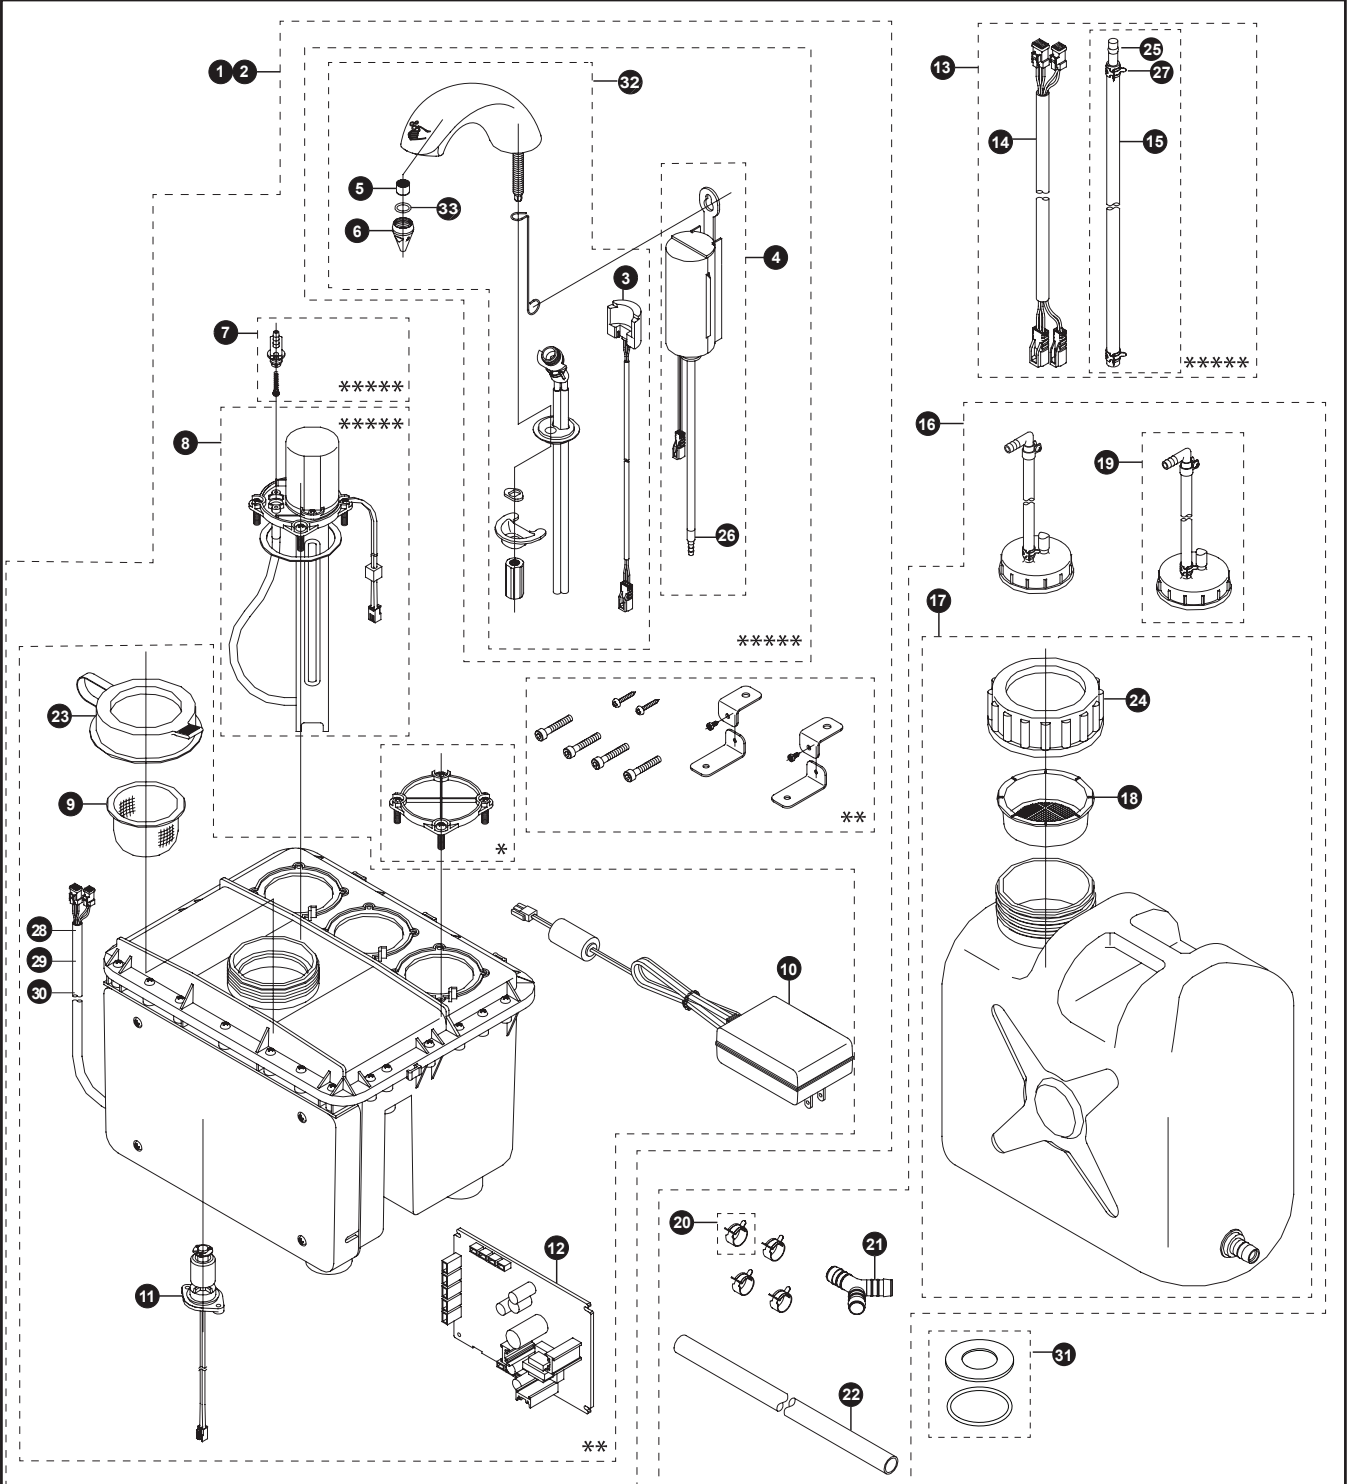

TES5ADC-12

TES5ADC-12
 TES122MV100
 TES123MV100
 TN80V100
 TN80-2V100

TOTO Soap Dispenser Five Spouts, Single Hole Mount Each 12 Meter Connection Cable

* Original packaging of 1 qty
 ** Original packaging of 2 qty
 ***** Original packaging of 5 qty
 All replacements items will be 1 qty

TES5ADC-12
 TES122MV100
 TES123MV100
 TN80V100
 TN80-2V100

**TOTO Soap Dispenser
 Five Spouts, Single Hole Mount Each
 12 Meter Connection Cable**

Item	Part	Description
1	TES122MV100	Eco Soap Dispenser w/ Two Spouts
2	TES123MV100	Eco Soap Dispenser w/ Three Spouts
3	58118R	Sensor
4	THP3063	Air Pump
5	95843	Inside Tube
6	231511T1	Nozzle
7	190522R	Check Valve
8	THP3240	Soap Pump
9	66506	Strainer- Base Unit
10	THP3265	AC Adapter
11	54091	Level Sensor
12	THP3185	Controller
13	TN80-2V100	Tube Cord Unit - 12m (39.3ft)
14	56102RT3	Sensor & Air Pump Cords - 12m (39.3ft)
15	92463T3	Liquid Soap Tube - 12m (39.3ft)
16	TN80V100	Subtank Assembly
17	9E4203T1	Subtank
18	66506T1	Strainer- Strainer
19	95850T2	Coupling Cap
20	74230T1	Hose Clamp
21	95190T1	Y-Shaped Nipple
22	95846T2	Connecting Tube (5m)
23	THP4796A	Cap, 1 Gallon Tank
24	95850T1	Cap, 5 Gallon Tank
25	THP3059	Soap Tube Connector (Metal)
26	THP3060	Air Tube Connector (Plastic)
27	THP3061	Hose Clamp
28	THP3054	Wiring Harness, L500, Green, #1 Spout
29	THP3055	Wiring Harness, L500, Red, #2 Spout
30	THP3056	Wiring Harness, L500, White, #3 Spout
31	THP3140#CP	Escutcheon for 1-1/8"~1-1/2"(28~38mm) hole
32	THP3171#CP	Spout Sub Assy, Soap Dispenser
33	THP3336	O-Ring

Note:

Replacement EcoSoap 1 gallon container @ 4 qty use TSFB1.
 Replacement EcoSoap 5 gallon container @ 1 qty use TSFB5.

Product Number Explanations

Soap Dispenser
 (T) Fitting
 (E) Electronic
 (S) Soap Dispenser
 (1) One Spout
 (A) AC Transformer
 (D) Dispenser
 (C) Chrome Finish
 (05) 5M Cable