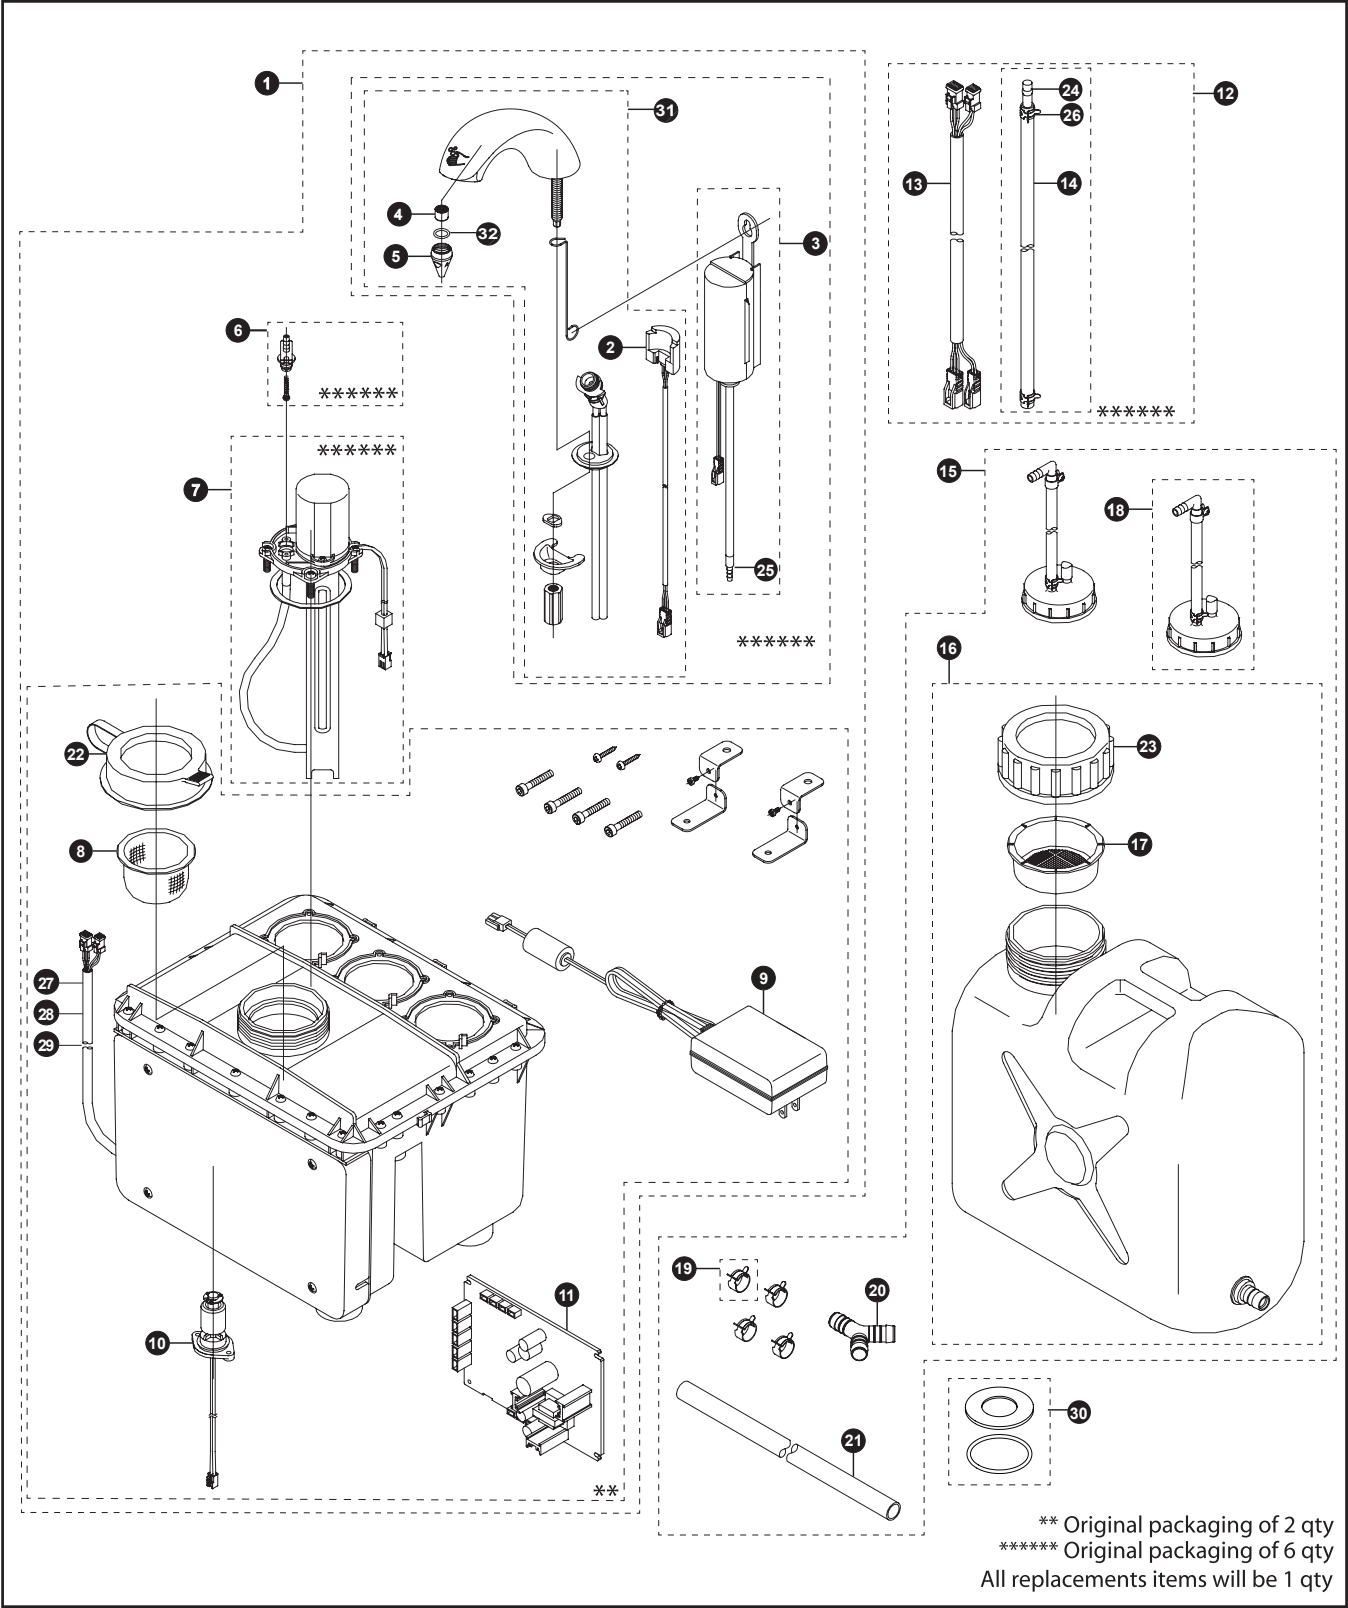

# TES6ADC-12

TES6ADC-12  
 TES123MV100 @ 2 qty  
 TN80V100  
 TN80-2V100

## TOTO Soap Dispenser Six Spouts, Single Hole Mount Each 12 Meter Connection Cable

TES6ADC-12  
 TES123MV100 @ 2 qty  
 TN80V100  
 TN80-2V100

## TOTO Soap Dispenser Six Spouts, Single Hole Mount Each 12 Meter Connection Cable

Item	Part	Description
1	TES123MV100	Eco Soap Dispenser w/ Three Spouts
2	58118R	Sensor
3	THP3063	Air Pump
4	95843	Inside Tube
5	231511T1	Nozzle
6	190522R	Check Valve
7	THP3240	Soap Pump
8	66506	Strainer- Base Unit
9	THP3265	AC Adapter
10	54091	Level Sensor
11	THP3185	Controller
12	TN80-2V100	Tube Cord Unit - 12m (39.3ft)
13	56102RT3	Sensor & Air Pump Cords - 12m (39.3ft)
14	92463T3	Liquid Soap Tube - 12m (39.3ft)
15	TN80V100	Subtank Assembly
16	9E4203T1	Subtank
17	66506T1	Strainer- Strainer
18	95850T2	Coupling Cap
19	74230T1	Hose Clamp
20	95190T1	Y-Shaped Nipple
21	95846T2	Connecting Tube (5m)
22	THP4796A	Cap, 1 Gallon Tank
23	95850T1	Cap, 5 Gallon Tank
24	THP3059	Soap Tube Connector (Metal)
25	THP3060	Air Tube Connector (Plastic)
26	THP3061	Hose Clamp
27	THP3054	Wiring Harness, L500, Green, #1 Spout
28	THP3055	Wiring Harness, L500, Red, #2 Spout
29	THP3056	Wiring Harness, L500, White, #3 Spout
30	THP3140#CP	Escutcheon for 1-1/8"~1-1/2"(28~38mm) hole
31	THP3171#CP	Spout Sub Assy, Soap Dispenser
32	THP3336	O-Ring

**Note:**

Replacement EcoSoap 1 gallon container @ 4 qty use TSFB1.  
 Replacement EcoSoap 5 gallon container @ 1 qty use TSFB5.

**Product Number Explanations**

**Soap Dispenser**  
 (T) Fitting  
 (E) Electronic  
 (S) Soap Dispenser  
 (1) One Spout  
 (A) AC Transformer  
 (D) Dispenser  
 (C) Chrome Finish  
 (05) 5M Cable