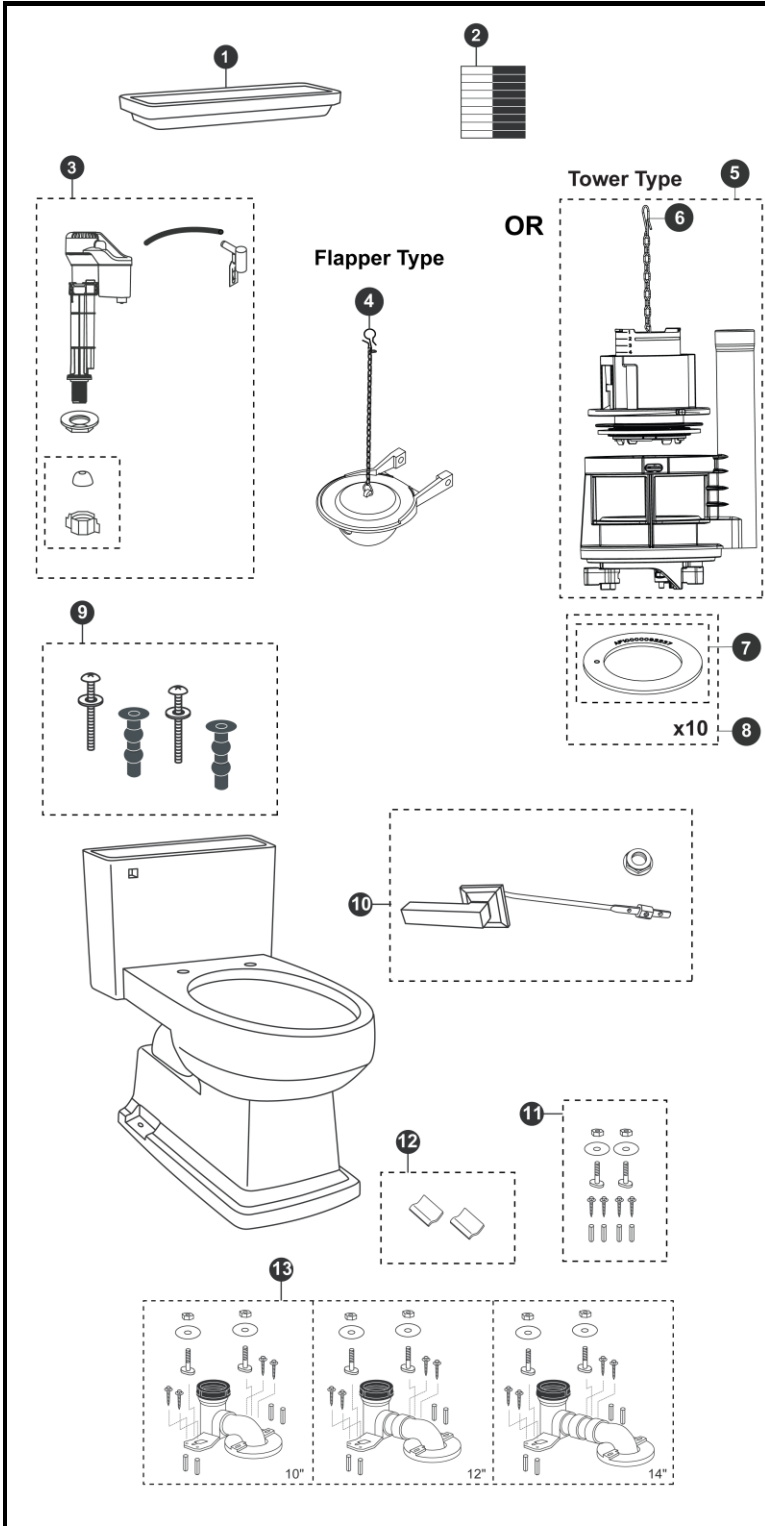

Eco Lloyd®
1.28 Gpf Toilet, Elongated,
E-Max®, UniFit Rough-In
Universal Height

Item	Part	Description
1	TCU934CR#01	Tank Lid w/ Velcro Tape - Cotton
	TCU934CR#03	Tank Lid w/ Velcro Tape - Bone
	TCU934CR#11	Tank Lid w/ Velcro Tape - Colonial White
	TCU934CR#12	Tank Lid w/ Velcro Tape - Sedona Beige
	TCU934CR#51	Tank Lid w/ Velcro Tape - Ebony
2	THU234	Velcro Tape
3	TSU81.30-A	Fill Valve
4	THU500S	Flapper w/Chain
5	THU453.6B-A	Drain Valve
6	THU440-A	Flush Tower
7	THU407	Seal Gasket (1 piece)
8	THU370	Seal Gasket (10 piece)
9	THU651N	Top Mounting Seat Hardware
10	THU191#BN	Trip Lever - Brushed Nickel
	THU191#CP	Trip Lever - Chrome Plated
	THU191#PN	Trip Lever - Polished Nickel
11	THU020N	Unifit Mounting Set
12	THU199#01	Cover Plate Set w/ Velcro Tape - Cotton
	THU199#03	Cover Plate Set w/ Velcro Tape - Bone
	THU199#11	Cover Plate Set w/ Velcro Tape - Colonial White
	THU199#12	Cover Plate Set w/ Velcro Tape - Sedona Beige
	THU199#51	Cover Plate Set w/ Velcro Tape - Ebony
13	TSU03W.10R	UniFit - 10" Rough-In
	TSU03W.12R	UniFit - 12" Rough-In
	TSU03W.14R	UniFit - 14" Rough-In

Note:

Product Number Explanations

One-Piece Toilet

(MS) Toilet & Seat Combination
(934) Toilet Model
(304) Seat Model
(E) E-Max®
(F) Universal Height

One-Piece Toilet

(CST) Gravity Type
Toilet
(934) Model
(E) E-Max®
(F) Universal Height
(T) Drain Valve Tower

Actual Product may vary slightly from illustration.