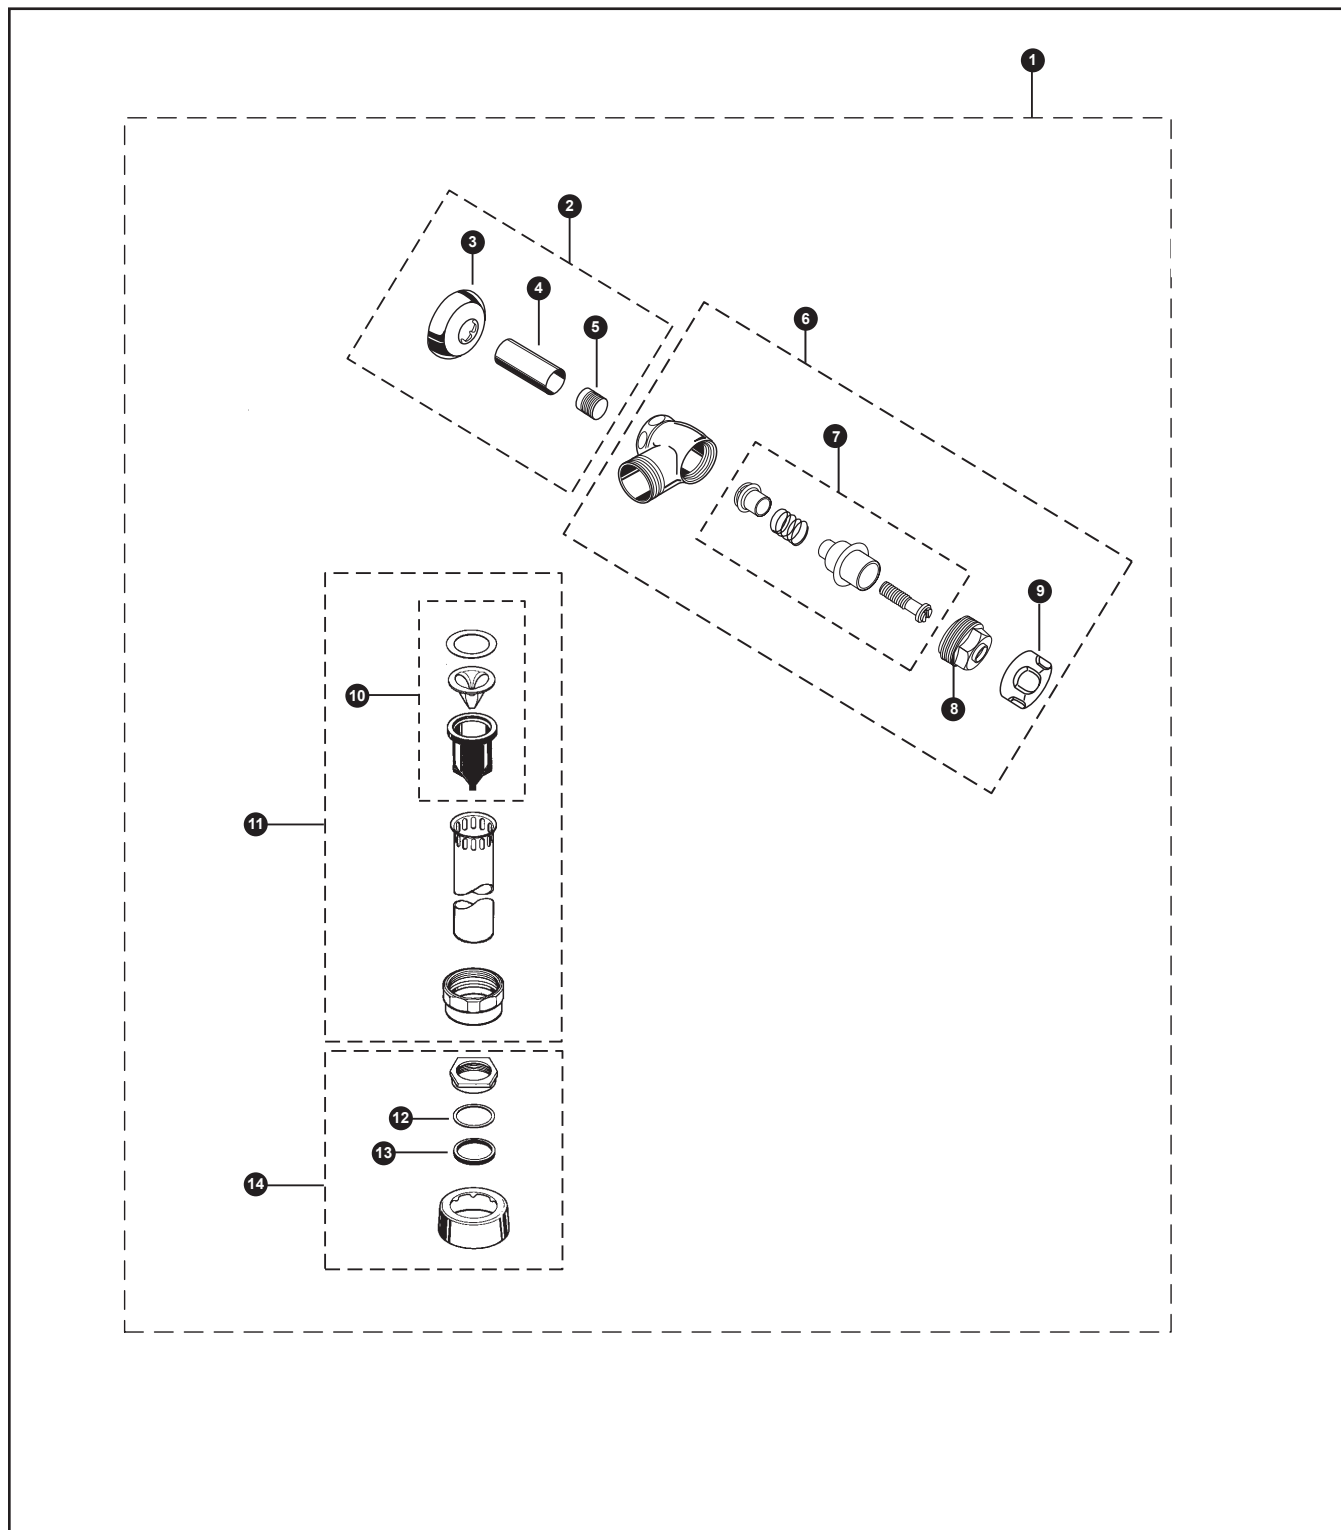

Vacuum Breaker & Angle Stop Set
for Toilet w/ Exposed, Top Spud
1-1/2" Outlet

VB9CP-32

**Vacuum Breaker & Angle Stop Set
for Toilet w/ Exposed, Top Spud
1-1/2" Outlet**

No.	Part Number	Description	Qty	No.	Part Number	Description	Qty
1	VB9CP-32	Exposed - Top Spud (1-1/2" Outlet)	1				
2	TH559EDVSJ3	Sweat Solder Kit 1" for Toilet	1				
3	71051NT9	Wall Flange 1"	1				
4	SC3	Sleeve Cover 1"	1				
5	SJ3	Solder Adapter 1"	1				
6	10077T3	Angle Stop (1") Toilet - Chrome Plated	1				
7	10077T3-PM	Angle Stop Repair Kit (1")	1				
8	10077T3-QM	Bonnet (1")	1				
9	10077T3-XQ	Angle Stop Cap (1")	1				
10	92013MZ	Vacuum Breaker Repair Kit	1				
11	10075T1	Tube Assembly (1-1/2" x 8-17/32")	1				
12	R72115MZ	Friction Ring 1-1/2"	10				
13	R81375MZ	Gaskets 1-1/2"	10				
14	71051NT6	Spud Nut & Escutcheon 1-1/2"	1				

Model Explanation

- V - Vacuum
- B - Breaker
- 9 -
- C - Chrome Finish
- P - Plated
- 3 - 1-1/2" Outlet
- 2 - Top Spud