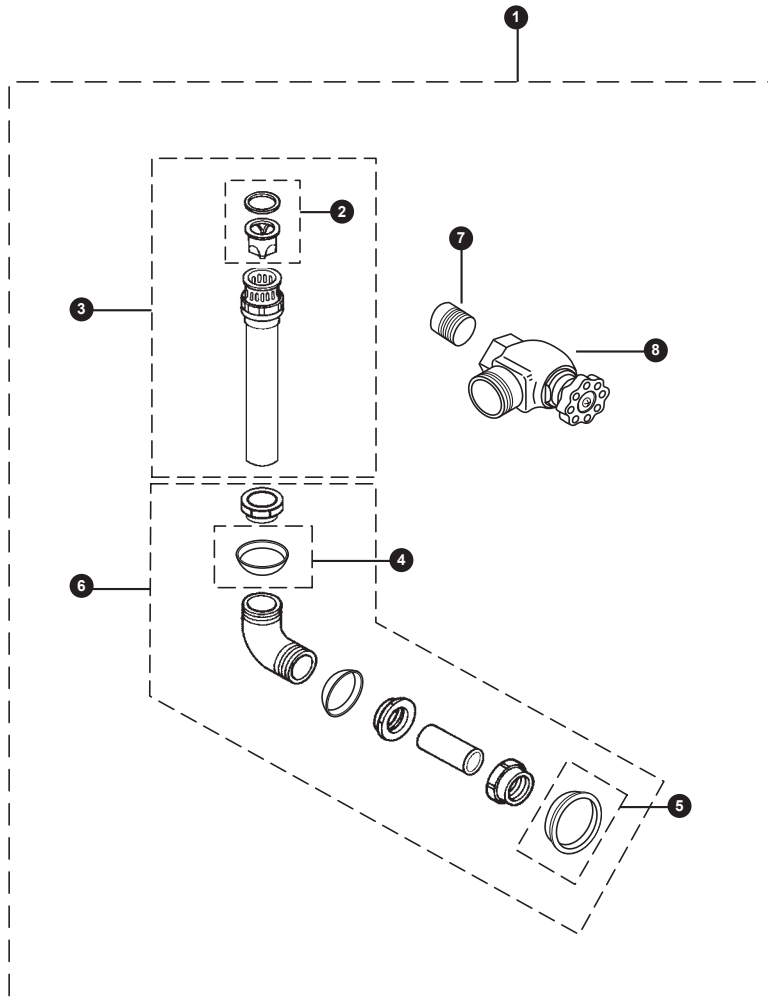

Vacuum Breaker & Angle Stop Set
for Toilet w/Concealed, Back Spud
1-1/2" Outlet

**Vacuum Breaker & Angle Stop Set
for Toilet w/Concealed, Back Spud
1-1/2" Outlet**

| No. Part Number | Description | Qty | No. Part Number | Description | Qty |
|-----------------|-------------|---|-----------------|-------------|-----|
| 1 | VB13RB-31 | Concealed - Back Spud (1-1/2" Outlet) | 1 | | |
| 2 | 92013MZ | Vacuum Breaker Repair Kit | 1 | | |
| 3 | 10075T4 | Tube Assembly (1-1/2" x 13") | 1 | | |
| 4 | THU3011 | 1-1/2" Tubular Washers | 5 | | |
| 5 | THU3012 | 1-1/2" Flanged Washers | 5 | | |
| 6 | TH559EDV176 | Outlet Tube - Back Spud - Wall Mount Bowl | 1 | | |
| 7 | SJ3 | Solder Adapter 1" | 1 | | |
| 8 | 10077T5 | Angle Stop (1") Toilet - Rough Brass | 1 | | |

Model Explanation

- V - Vacuum
- B - Breaker
- 13 -
- R -
- B -
- 3 - 1-1/2" Outlet
- 1 - Back Spud