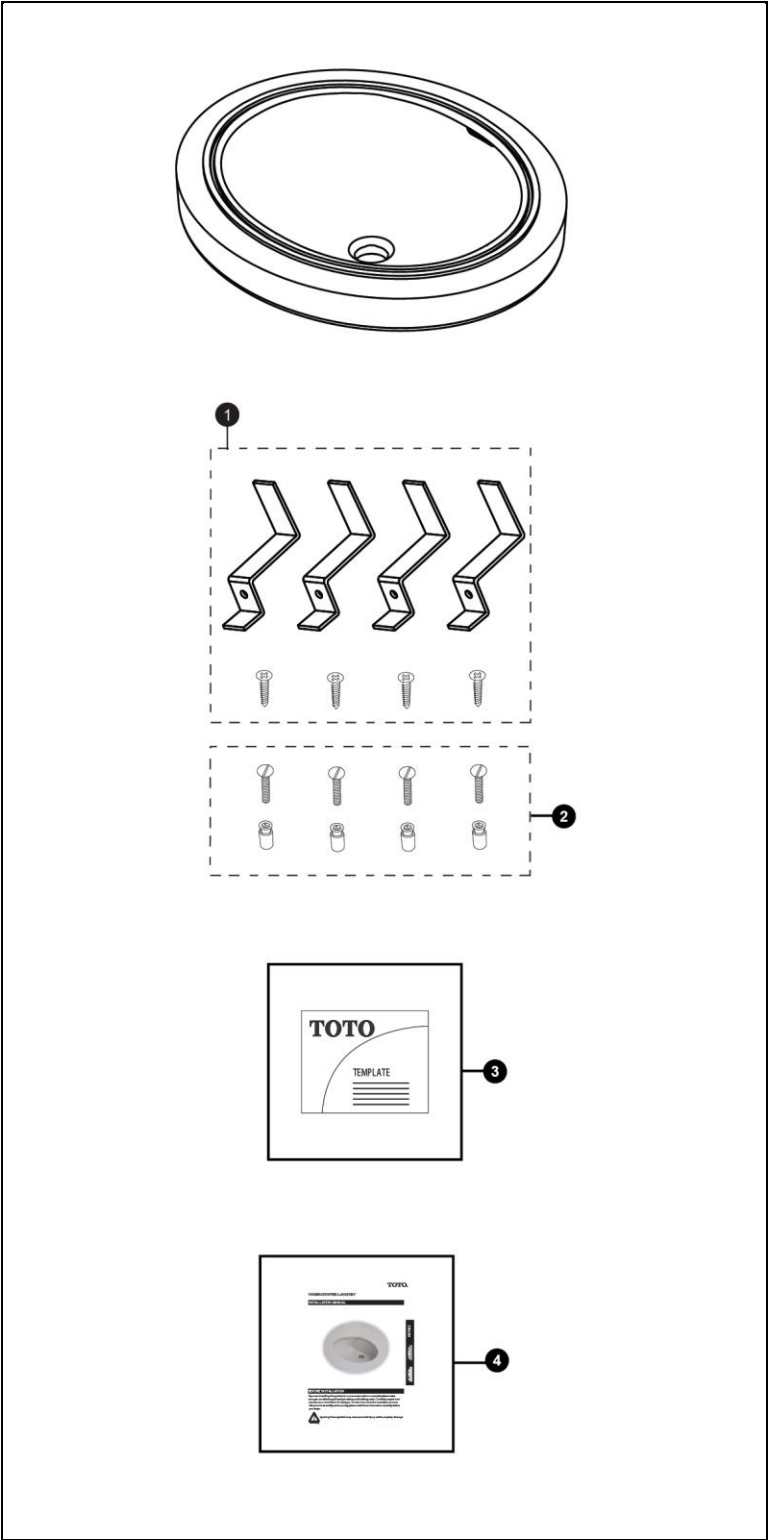

**Curva™
Under Counter Lavatory**

| Item | Part | Description |
|------|----------|---|
| 1 | THU409 | Mounting set, UC lav, tall rim |
| 2 | THU410 | Anchor set, UC lav, hard surface |
| 3 | 0GU160 | Template |
| 4 | 0GU035-5 | Installation and Owner's Manual, UC lav |

Note:

| Product Number Explanations | |
|-------------------------------|--------------------|
| Under Counter Lavatory | Colors |
| (LT) Lavatory | (#01) Cotton |
| (181) Model | (#12) Sedona Beige |

Actual Product may vary slightly from illustration.