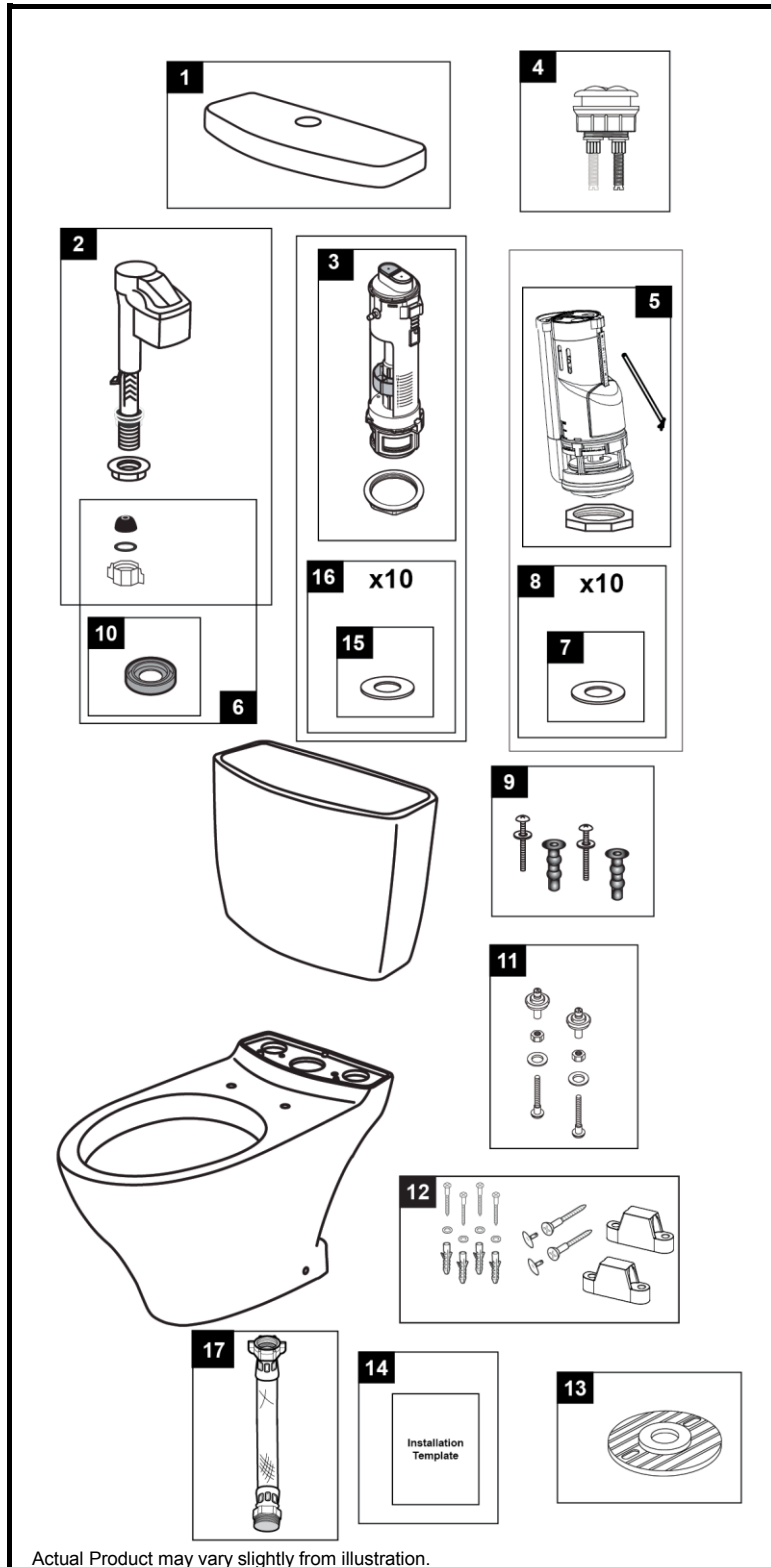

CST412MF
CT412F
ST412M

CST412MF.10
CT412F.10
ST412M

Aquia®
1.6 & 0.9 Gpf Toilet, Elongated,
Dual-Max®, 12" & 10" Rough In
Universal Height

Item	Part	Description
1	TCU412CR#01	Tank Lid w/ Velcro Tape - Cotton White
	TCU412CR#03	Tank Lid w/ Velcro Tape - Bone
	TCU412CR#11	Tank Lid w/ Velcro Tape - Colonial White
	TCU412CR#12	Tank Lid w/ Velcro Tape - Sedona Beige
	TCU412CR#51	Tank Lid w/ Velcro Tape - Ebony
2	TSU99A.X	Fill Valve
3	THU224	Flush Valve
4	THU314#01	Push Button Assembly - Cotton
	THU314#CP	Push Button Assembly - Chrome Plated
	THU314#BN	Push Button Assembly - Brushed Nickel
	THU314#PN	Push Button Assembly - Polished Nickel
5	THU435	Flush Valve
6	THU238	Parts Bag Assembly
7	9BU088E	Flush Valve Gasket (1 piece)
8	THU348	Flush Valve Gasket (10 pieces)
9	THU651N	Top Mounting Seat Hardware
10	9BU062E	Tank to Bowl Gasket
11	TS810DV3	Tank Top Mounting Kit
12	THU427#01	Toilet Mounting Hardware - Cotton & Colonial White
	THU427#03	Toilet Mounting Hardware - Bone
	THU427#12	Toilet Mounting Hardware - Sedona Beige
	THU427#51	Toilet Mounting Hardware - Ebony
13	THU291	Socket Rough-In
14	0GU147-1	Installation Template
15	9BU102E	Flush Valve Gasket (1 piece)
16	THU227	Flush Valve Gasket (10 pieces)
17	THU9090R	Washlet Adapter Hose Kit (required for Washlet installation)

Note:

Items 15 and 16 are used with THU224 Flush Valve as shown.
Items 7 and 8 are used with THU435 Flush Valve as shown.

Product Number Explanations

Two-Piece Toilet

(CST) Gravity Type Toilet
(412) Model
(M) Dual-Max®
(F) Universal Height
(.10) 10" Rough-In

Tank

(ST) Tank
(412) Model
(M) Dual-Max®

Bowl

(CT) Bowl
(412) Model
(F) Universal Height
(.10) 10" Rough-In