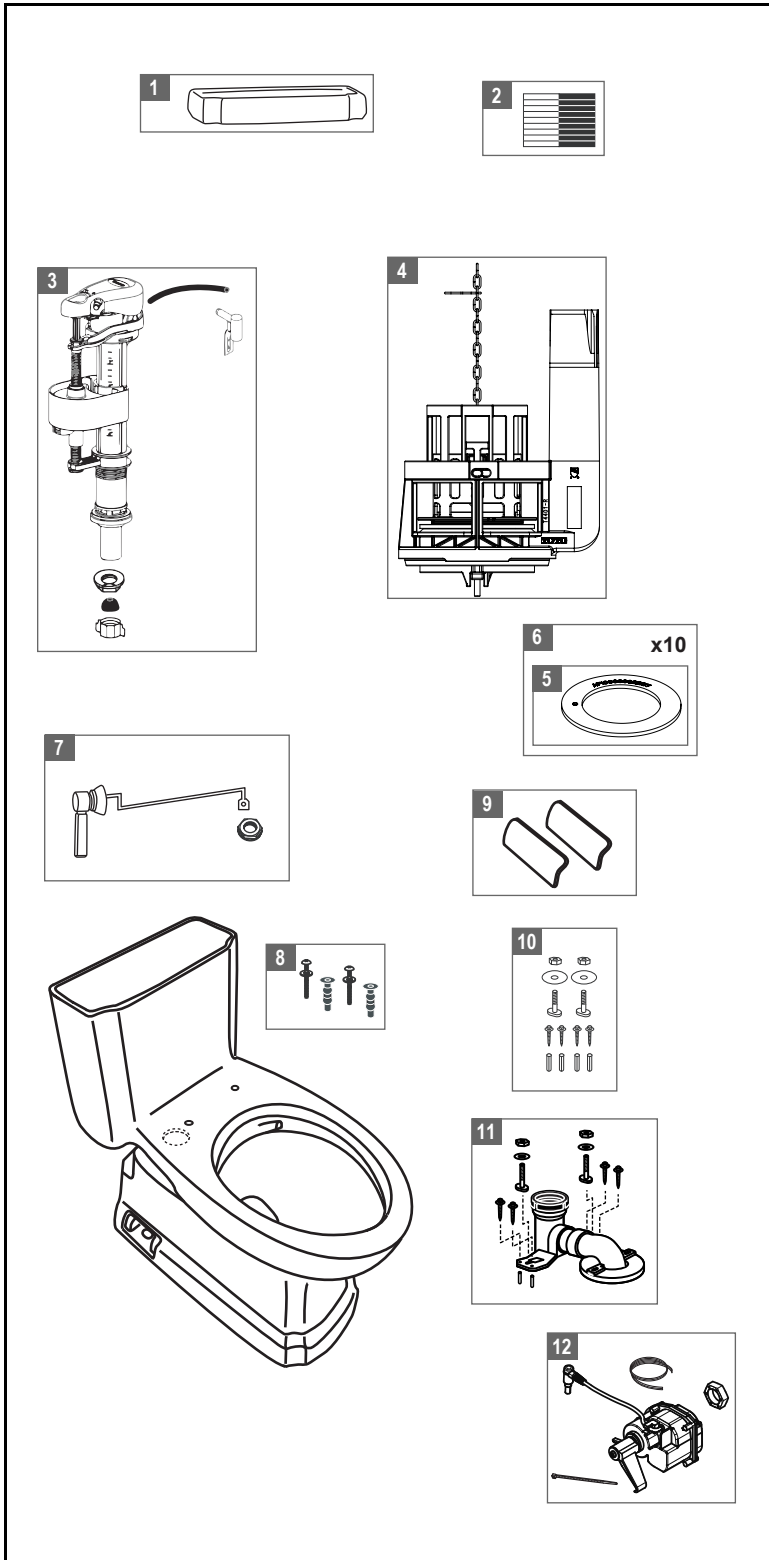

MS974224CEF & MS974224CEFG

1.28 gpf Toilet, Elongated Bowl, Universal Height, TORNADO FLUSH®, CEFIONTECT®, Unifit Rough-In & Auto Flush

Item	Part Number	Description
1	TCU974CRE#01	Tank Lid w/ Velcro Tape - Cotton
	TCU974CRE#03	Tank Lid w/ Velcro Tape - Bone
	TCU974CRE#11	Tank Lid w/ Velcro Tape - Colonial White
	TCU974CRE#12	Tank Lid w/ Velcro Tape - Sedona Beige
	TCU974CRE#51	Tank Lid w/ Velcro Tape - Ebony
2	THU107	Velcro Tape
3	TSU81.30-A	Fill Valve
4	THU861-A	Flush Valve
5	THU407	Seal Gasket (1 piece)
6	THU370	Seal Gasket (10 pieces)
7	THU458#01	Trip Lever - Cotton
	THU458#BN	Trip Lever - Brushed Nickel
	THU458#CP	Trip Lever - Chrome Plated
	THU458#MBL	Trip Lever - Matte Black
	THU458#PB	Trip Lever - Polished Brass
	THU458#PN	Trip Lever - Polished Nickel
8	THU651N	Top Mounting Seat Hardware
9	TCU974CV#01	Side Plate w/ Velcro Tape - Cotton
	TCU974CV#03	Side Plate w/ Velcro Tape - Bone
	TCU974CV#11	Side Plate w/ Velcro Tape - Colonial White
	TCU974CV#12	Side Plate w/ Velcro Tape - Sedona Beige
	TCU974CV#51	Side Plate w/ Velcro Tape - Ebony
10	THU020N	Rough-In Mounting Hardware
11	TSU03W.12R	Unifit - 12" Rough-in
	TSU03W.10R	Unifit - 10" Rough-in
	TSU03W.14R	Unifit - 14" Rough-in
12	THU882	Motor unit for Autoflush Single Flush

Actual Product may vary slightly from illustration.

**Note:**