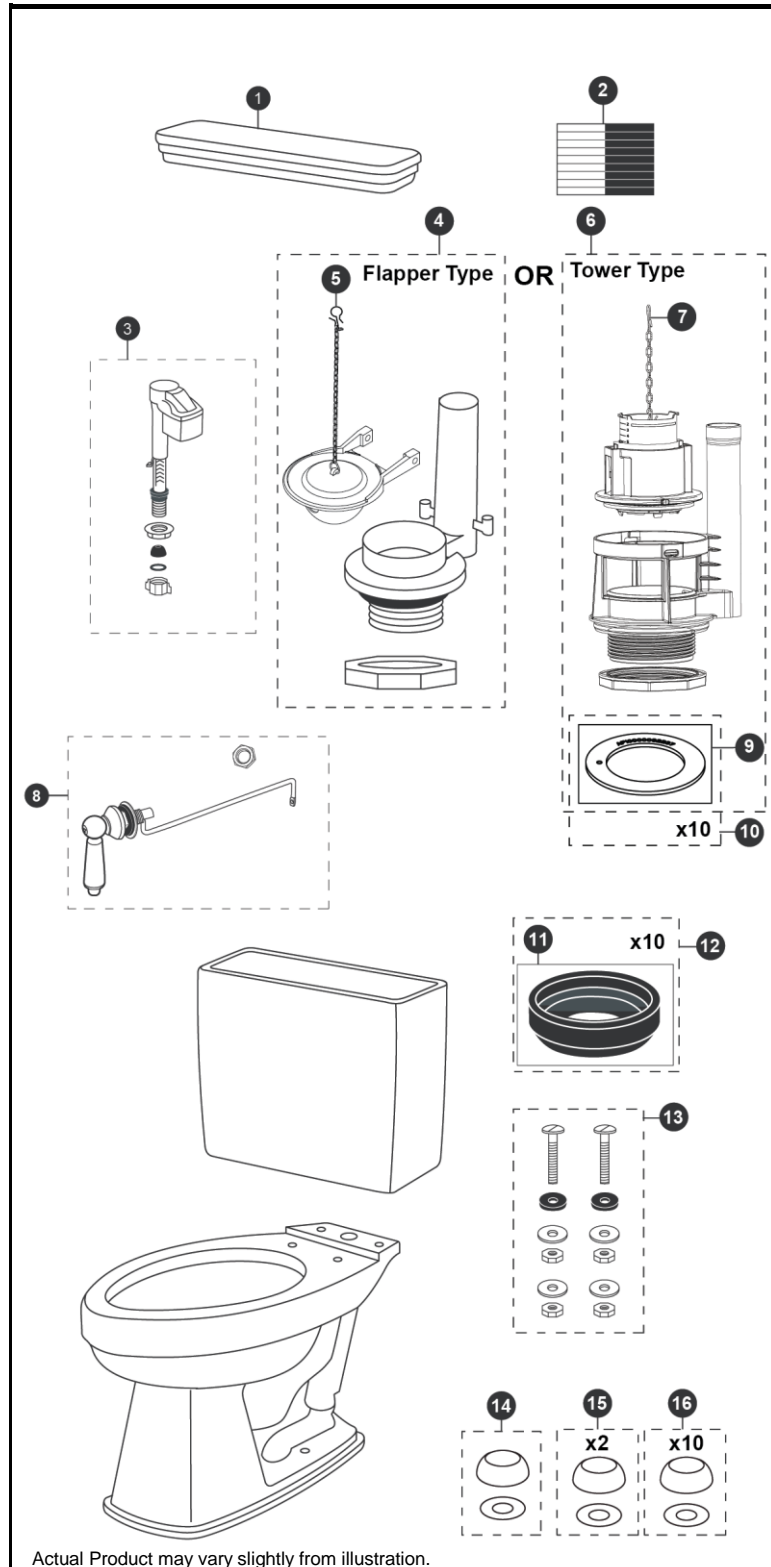

# CST423EF(G)

CST423EF  
C423EF  
ST424E

CST423EFG  
C423EFG  
ST424E

## Promenade® 1.28 Gpf Toilet, Round E-Max®, 12" Rough-In

Item	Part	Description
1	TCU424CRE#01	Tank Lid w/ Velcro Tape - Cotton
	TCU424CRE#03	Tank Lid w/ Velcro Tape - Bone
	TCU424CRE#11	Tank Lid w/ Velcro Tape - Colonial White
	TCU424CRE#12	Tank Lid w/ Velcro Tape - Sedona Beige
	TCU424CRE#51	Tank Lid w/ Velcro Tape - Ebony
2	THU107	Velcro Tape
3	TSU99A.X	Fill Valve
4	THU252P-5A	Flush Valve
5	THU500S	Flapper w/ Chain
6	THU443.21C-A	Drain Valve for Tower Type
7	THU440-A	Flush Tower
8	THU141#01	Trip Lever - Cotton
	THU141#03	Trip Lever - Bone
	THU141#11	Trip Lever - Colonial White
	THU141#12	Trip Lever - Sedona Beige
	THU141#51	Trip Lever - Ebony
	THU141(N)#CP	Trip Lever - Chrome Plated
	THU141#BN	Trip Lever - Brushed Nickel
	THU141#PN	Trip Lever - Polished Nickel
	THU141#RB	Trip Lever - Oil Rubbed Bronze
	THU141#SB	Trip Lever - Satin Bronze
9	THU407	Seal Gasket (1 piece)
10	THU370	Seal Gasket (10 pieces)
11	9BU024E	Tank to Bowl Gasket
12	THU131	Tank to Bowl Gaskets (10 pieces)
13	TSU01D	Tank Mounting Kit
14	THU044#01	Bolt Cap Set - Cotton (1 set)
	THU044#03	Bolt Cap Set - Bone (1 set)
	THU044#11	Bolt Cap Set - Colonial White (1 set)
	THU044#12	Bolt Cap Set - Sedona Beige
	THU044#51	Bolt Cap Set - Ebony
15	THU044S#01	Bolt Cap Set - Cotton (2 pieces)
	THU044S#03	Bolt Cap Set - Bone (2 pieces)
	THU044S#11	Bolt Cap Set - Colonial White (2 pieces)
	THU044S#12	Bolt Cap Set - Sedona Beige (2 pieces)
	THU044S#51	Bolt Cap Set - Ebony (2 pieces)
16	THU098#01	Bolt Cap Sets - Cotton (20 pieces)
	THU098#03	Bolt Cap Sets - Bone (20 pieces)
	THU098#11	Bolt Cap Sets - Colonial White (20 pieces)
	THU098#12	Bolt Cap Sets - Sedona Beige (20 pieces)
	THU098#51	Bolt Cap Sets - Ebony (20 pieces)

**Note:**

THU141(N) has left hand threads.