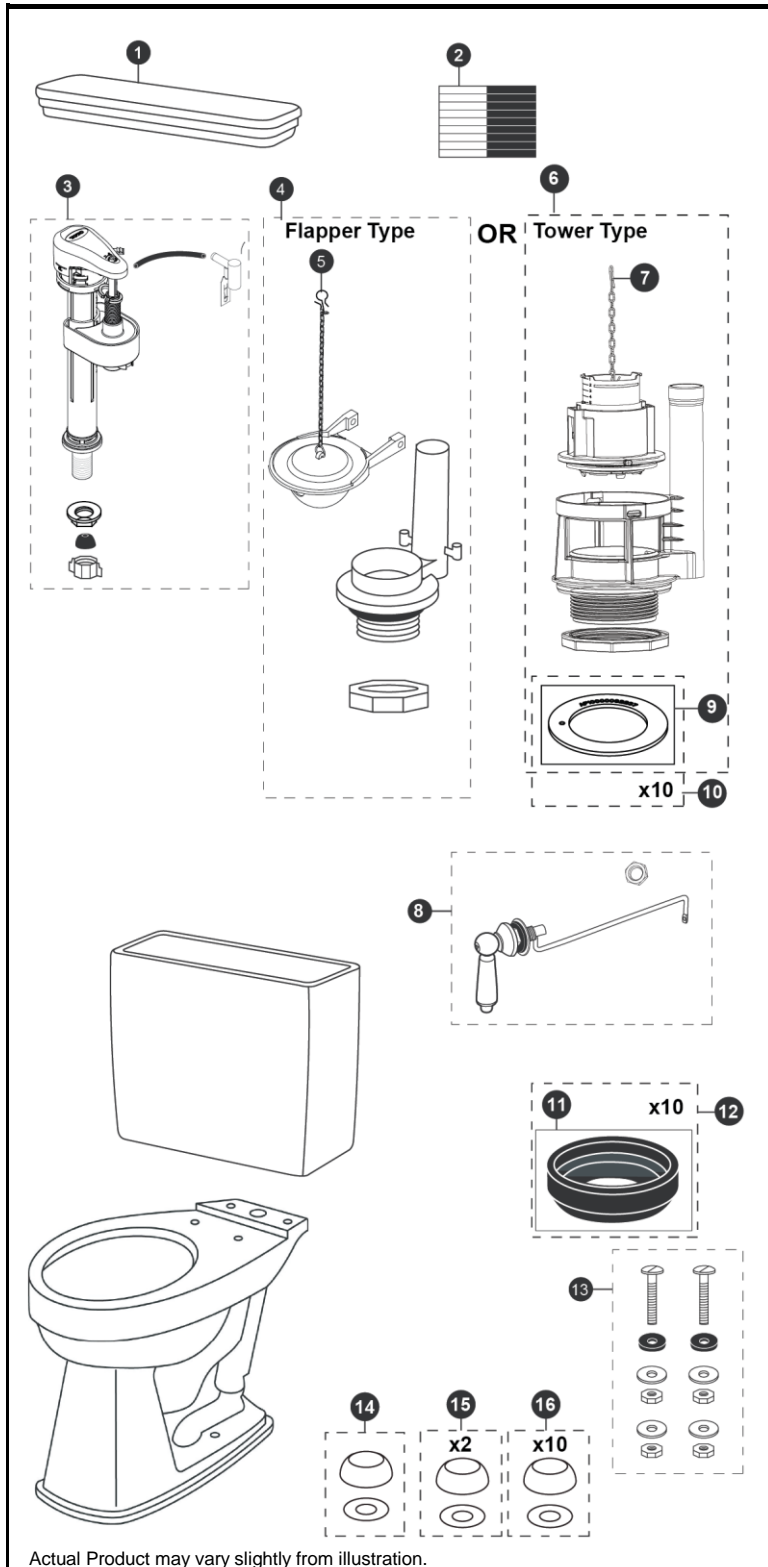

CST423SF(G)

CST423SF
C423EF
ST424S

CST423SFG
C423EFG
ST424S

Promenade® 1.6 Gpf Toilet, Round, G-Max®, 12" Rough-In,

Item	Part	Description
1	TCU424CRS#01	Tank Lid w/ Velcro Tape - Cotton
	TCU424CRS#03	Tank Lid w/ Velcro Tape - Bone
	TCU424CRS#11	Tank Lid w/ Velcro Tape - Colonial White
	TCU424CRS#12	Tank Lid w/ Velcro Tape - Sedona Beige
	TCU424CRS#51	Tank Lid w/ Velcro Tape - Ebony
2	THU107	Velcro Tape
3	TSU53A	Fill Valve
4	THU129P-5A	Flush Valve
5	THU500S	Flapper w/ Chain
6	THU442.21A-A	Drain Valve for Tower Type
7	THU440-A	Flush Tower
8	THU141#01	Trip Lever - Cotton
	THU141#03	Trip Lever - Bone
	THU141#11	Trip Lever - Colonial White
	THU141#12	Trip Lever - Sedona Beige
	THU141#51	Trip Lever - Ebony
	THU141(N)#CP	Trip Lever - Chrome Plated
	THU141#BN	Trip Lever - Brushed Nickel
	THU141#PN	Trip Lever - Polished Nickel
	THU141#RB	Trip Lever - Oil Rubbed Bronze
	THU141#SB	Trip Lever - Satin Bronze
9	THU407	Seal Gasket (1 piece)
10	THU370	Seal Gasket (10 pieces)
11	9BU024E	Tank to Bowl Gasket
12	THU131	Tank to Bowl Gaskets (10 pieces)
13	TSU01D	Tank Mounting Kit
14	THU044#01	Bolt Cap Set - Cotton (1 set)
	THU044#03	Bolt Cap Set - Bone (1 set)
	THU044#11	Bolt Cap Set - Colonial White (1 set)
	THU044#12	Bolt Cap Set - Sedona Beige
	THU044#51	Bolt Cap Set - Ebony
15	THU044S#01	Bolt Cap Set - Cotton (2 sets)
	THU044S#03	Bolt Cap Set - Bone (2 sets)
	THU044S#11	Bolt Cap Set - Colonial White (2 sets)
	THU044S#12	Bolt Cap Set - Sedona Beige (2 sets)
	THU044S#51	Bolt Cap Set - Ebony (2 sets)
16	THU098#01	Bolt Cap Sets - Cotton (20 sets)
	THU098#03	Bolt Cap Sets - Bone (20 sets)
	THU098#11	Bolt Cap Sets - Colonial White (20 sets)
	THU098#12	Bolt Cap Sets - Sedona Beige (20 sets)
	THU098#51	Bolt Cap Sets - Ebony (20 sets)

Note:

THU141(N) has left hand threads.

Product Number Explanations

Two-Piece Toilet

(CST) Gravity Type Toilet
(423) Model
(S) G-Max®
(F) Universal Height

Tank

(ST) Tank
(424) Model
(S) G-Max®

Bowl

(C) Bowl
(423) Model
(E) E-Max®
(F) Universal Height