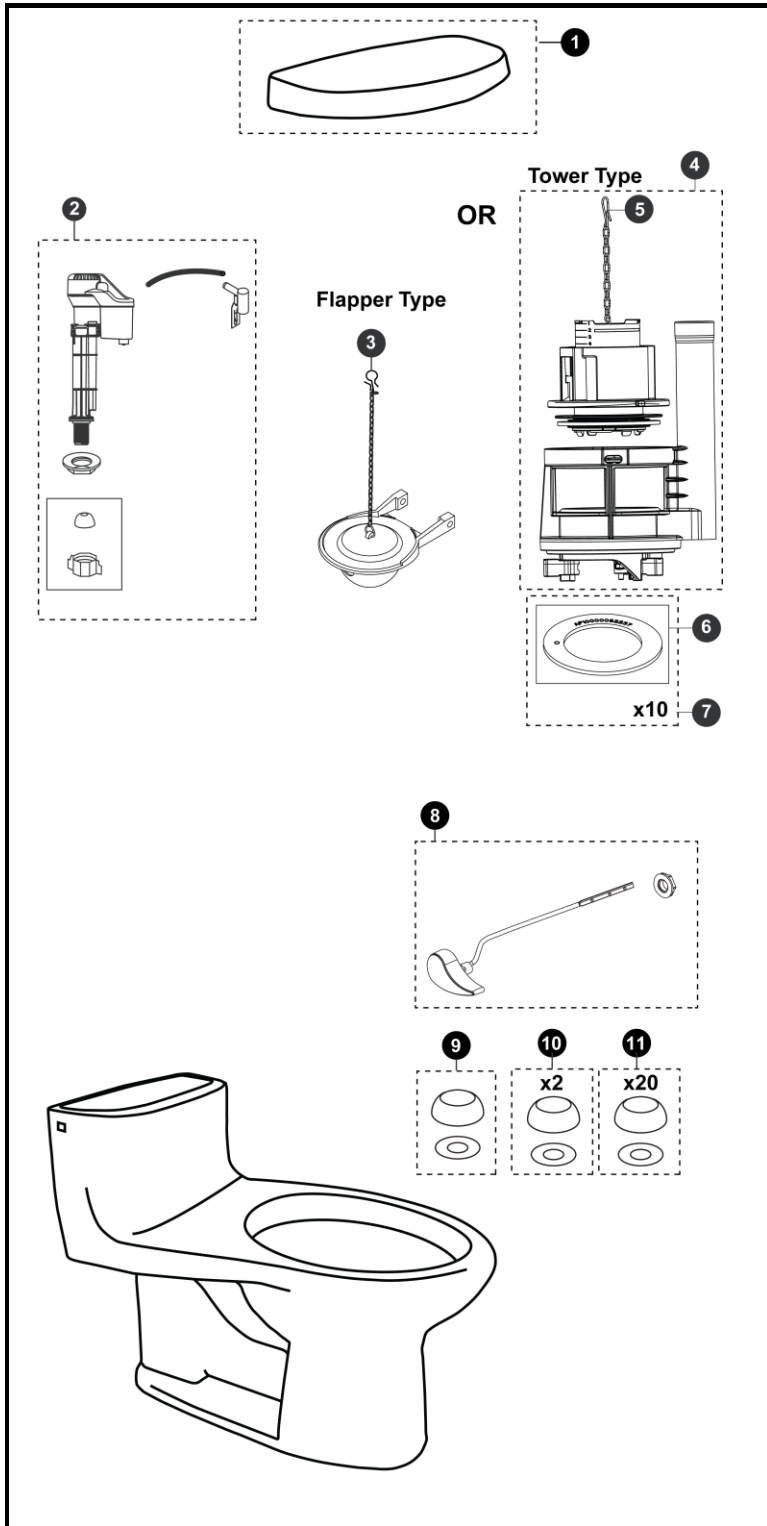

MS634114CEF MS634114CEFG  
 CST634CEF CST634CEGF  
 CST634CEFT CST634CEFGT

**Supreme® II**  
**1.28 Gpf Toilet, Elongated,**  
**Tornado Flush™, Universal Height**  
**(including CEFIONTECT®)**

Item	Part	Description
1	TCU634CRE#01	Tank Lid - Cotton
	TCU634CRE#03	Tank Lid - Bone
	TCU634CRE#11	Tank Lid - Colonial White
	TCU634CRE#12	Tank Lid - Sedona Beige
	TCU634CRE#51	Tank Lid - Ebony
2	TSU99A.X	Fill Valve
3	THU500S	Flapper w/ Chain
4	THU460.6D-A	Flush Tower
5	THU460-A	Drain Valve
6	THU407	Seal Gasket (1 piece)
7	THU370	Seal Gasket (10 pieces)
8	THU808#01-A	Trip Lever - Cotton
	THU808#03-A	Trip Lever - Bone
	THU808#11-A	Trip Lever - Colonial White
	THU808#12-A	Trip Lever - Sedona Beige
	THU808#51-A	Trip Lever - Ebony
	THU808#CP-A	Trip Lever - Polished Chrome
	THU808#BN-A	Trip Lever - Brushed Nickel
	THU808#PN-A	Trip Lever - Polished Nickel
9	THU044#01	Bolt Cap Set - Cotton (1 set)
	THU044#03	Bolt Cap Set - Bone (1 set)
	THU044#11	Bolt Cap Set - Colonial White (1 set)
	THU044#12	Bolt Cap Set - Sedona Beige (1 set)
	THU044#51	Bolt Cap Set - Ebony (1 set)
10	THU044S#01	Bolt Cap Set - Cotton (2 pieces)
	THU044S#03	Bolt Cap Set - Bone (2 pieces)
	THU044S#11	Bolt Cap Set - Colonial White (2 pieces)
	THU044S#12	Bolt Cap Set - Sedona Beige (2 pieces)
	THU044S#51	Bolt Cap Set - Ebony (2 pieces)
11	THU098#01	Bolt Cap Sets - Cotton (20 pieces)
	THU098#03	Bolt Cap Sets - Bone (20 pieces)
	THU098#11	Bolt Cap Sets - Colonial White (20 pieces)
	THU098#12	Bolt Cap Sets - Sedona Beige (20 pieces)
	THU098#51	Bolt Cap Sets - Ebony (20 pieces)

**Note:**

**Product Number Explanations**

**One-Piece Toilet**

(MS) Toilet & Seat Combination  
 (CST) Gravity Type Toilet  
 (634) Toilet Model  
 (114) Seat Model  
 (C) Tornado Flush™  
 (E) E-Max®  
 (F) Universal Height  
 (G) CEFIONTECT®  
 (T) Drain Valve Tower