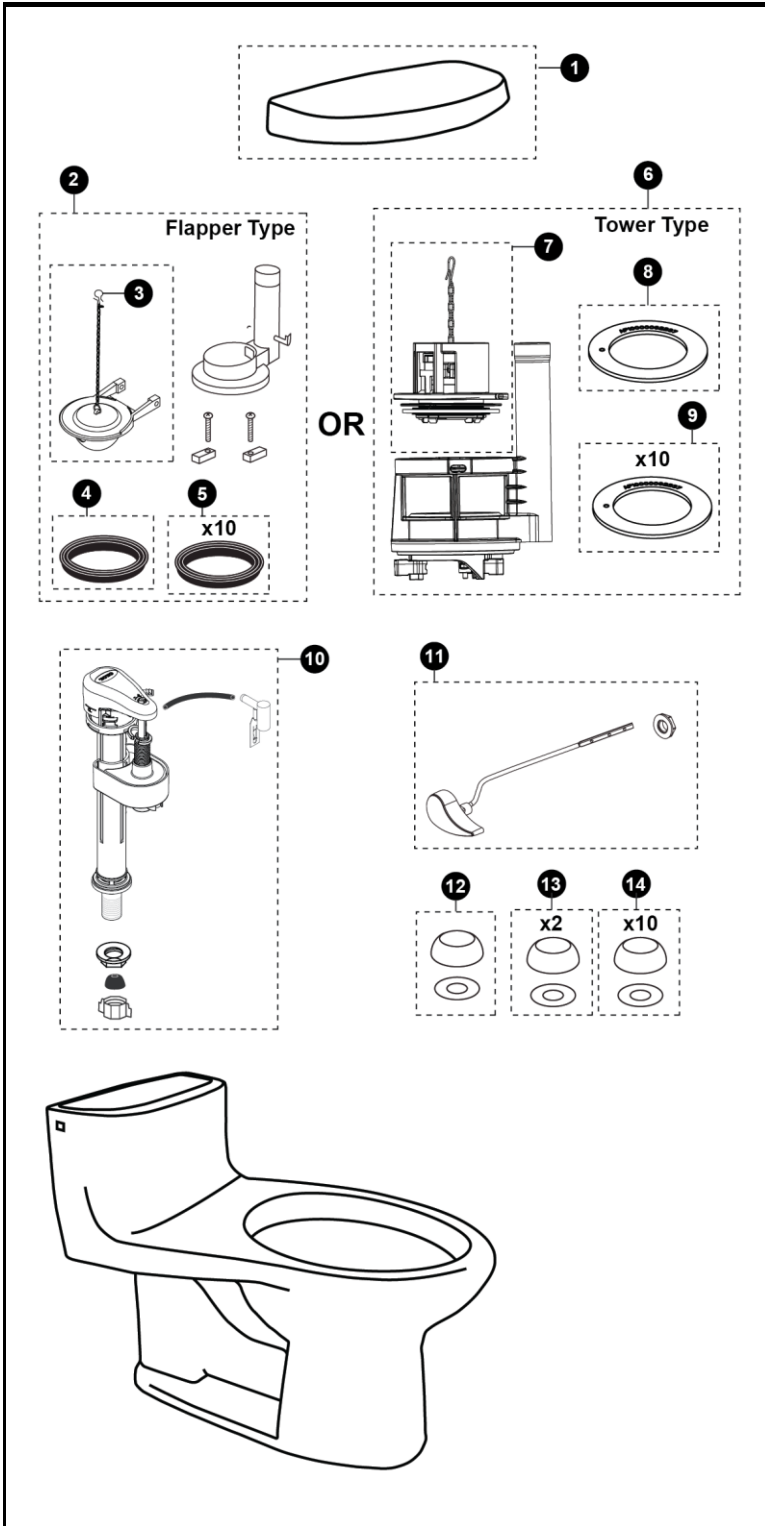

MS634114CEF MS634114CEFG  
 CST634CEF CST634CEGF  
 CST634CEFT CST634CEFGT

**Supreme® II**  
**1.28 Gpf Toilet, Elongated,**  
**Tornado Flush™, Universal Height**  
**(including CEFIONTECT®)**

Actual Product may vary slightly from illustration.

Item	Part	Description
1	TCU634CRE#01	Tank Lid - Cotton
	TCU634CRE#03	Tank Lid - Bone
	TCU634CRE#11	Tank Lid - Colonial White
	TCU634CRE#12	Tank Lid - Sedona Beige
	TCU634CRE#51	Tank Lid - Ebony
2	THU245P-3	Flush Valve
3	THU500S	Flapper w/ Chain
4	9BU002E	Flush Valve Gasket (1 piece)
5	THU097	Flush Valve Gasket (10 pieces)
6	THU460.6D-A	Drain Valve
7	THU460-A	Flush Tower
8	THU407	Seal Gasket (1 piece)
9	THU370	Seal Gasket (10 piece)
10	TSU53A	Fill Valve
11	THU808#01-A	Trip Lever - Cotton
	THU808#03-A	Trip Lever - Bone
	THU808#11-A	Trip Lever - Colonial White
	THU808#12-A	Trip Lever - Sedona Beige
	THU808#51-A	Trip Lever - Ebony
	THU808#CP-A	Trip Lever - Polished Chrome
	THU808#BN-A	Trip Lever - Brushed Nickel
	THU808#PN-A	Trip Lever - Polished Nickel
12	THU044#01	Bolt Cap Set - Cotton (1 set)
	THU044#03	Bolt Cap Set - Bone (1 set)
	THU044#11	Bolt Cap Set - Colonial White (1 set)
	THU044#12	Bolt Cap Set - Sedona Beige (1 set)
	THU044#51	Bolt Cap Set - Ebony (1 set)
13	THU044S#01	Bolt Cap Set - Cotton (2 pieces)
	THU044S#03	Bolt Cap Set - Bone (2 pieces)
	THU044S#11	Bolt Cap Set - Colonial White (2 pieces)
	THU044S#12	Bolt Cap Set - Sedona Beige (2 pieces)
	THU044S#51	Bolt Cap Set - Ebony (2 pieces)
14	THU098#01	Bolt Cap Sets - Cotton (20 pieces)
	THU098#03	Bolt Cap Sets - Bone (20 pieces)
	THU098#11	Bolt Cap Sets - Colonial White (20 pieces)
	THU098#12	Bolt Cap Sets - Sedona Beige (20 pieces)
	THU098#51	Bolt Cap Sets - Ebony (20 pieces)

**Note:**

**Product Number Explanations**

**One-Piece Toilet**

(MS) Toilet & Seat Combination  
 (CST) Gravity Type Toilet  
 (634) Toilet Model  
 (114) Seat Model  
 (C) Tornado Flush™  
 (E) E-Max®  
 (F) Universal Height  
 (G) CEFIONTECT®  
 (T) Drain Valve Tower