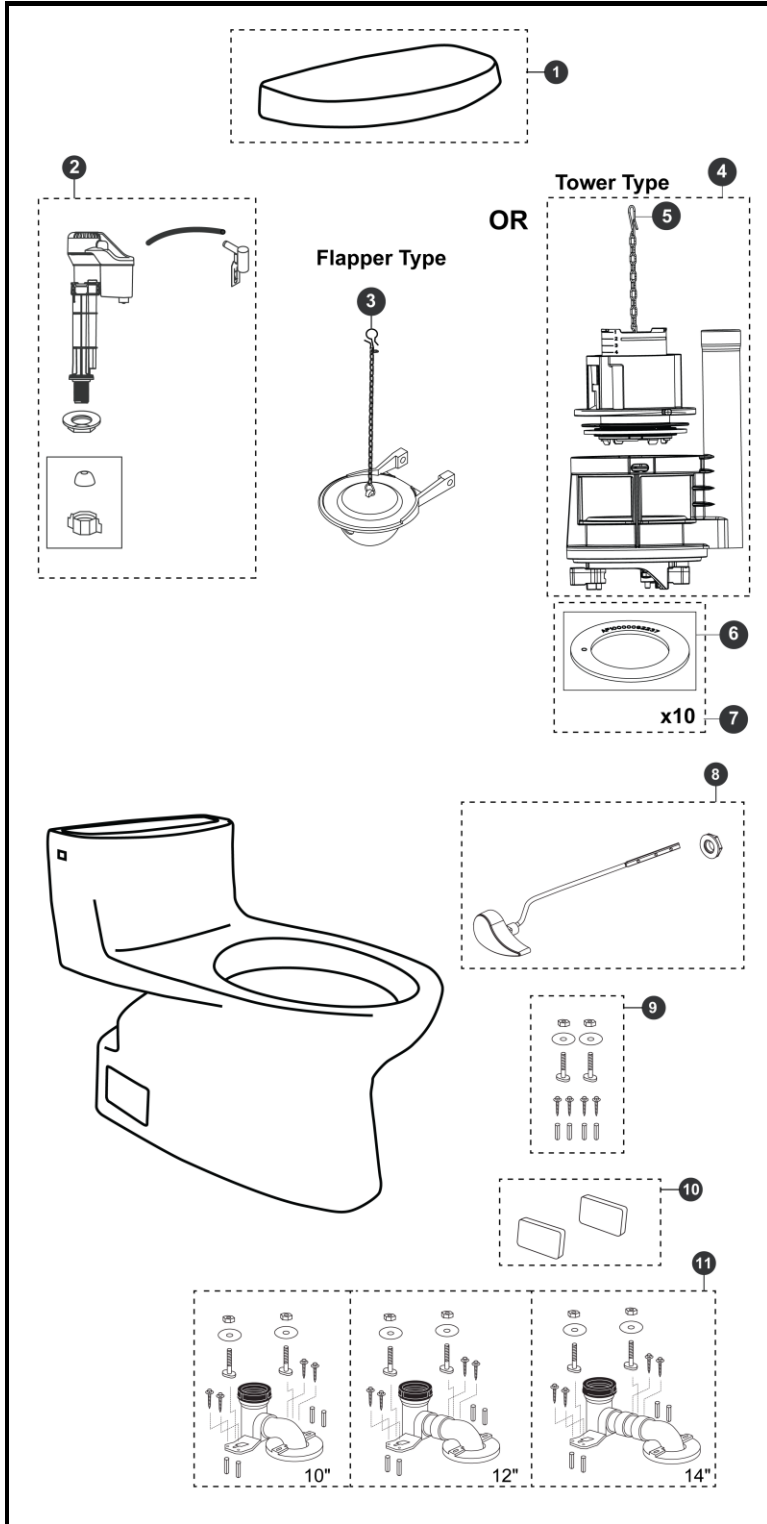

MS644114CEF(G), MW6442034CEFG, MW6442044CEFG, MW644574CEFG & MW644584CEFG

MS644114CEF
CST644CEF
CST644CEFT

MS644114CEFG
CST644CEFG
CST644CEFGT

MW6442034CEFG
CST644CEFGT20
SW2034T20

MW644574CEFG
CST644CEFGT20
SW574T20

MW6442044CEFG
CST644CEFGT20
SW2044T20

MW644584CEFG
CST644CEFGT20
SW584T20

**Carolina II & Carolina II Washlet+
1.28 Gpf Toilet, Elongated,
Tornado Flush, UniFit Rough-In,
(including CEFIONTECT®)**

Item	Part	Description
1	TCU634CRE#01	Tank Lid - Cotton
	TCU634CRE#03	Tank Lid - Bone
	TCU634CRE#11	Tank Lid - Colonial White
	TCU634CRE#12	Tank Lid - Sedona Beige
	TCU634CRE#51	Tank Lid - Ebony
2	TSU99A.X	Fill Valve
3	THU500S	Flapper w/ Chain
4	THU460.6D-A	Drain Valve
5	THU460-A	Flush Tower
6	THU407	Seal Gasket (1 piece)
7	THU370	Seal Gasket (10 pieces)
8	THU808#01-A	Trip Lever - Cotton
	THU808#03-A	Trip Lever - Bone
	THU808#11-A	Trip Lever - Colonial White
	THU808#12-A	Trip Lever - Sedona Beige
	THU808#51-A	Trip Lever - Ebony
	THU808#CP-A	Trip Lever - Polished Chrome
	THU808#BN-A	Trip Lever - Brushed Nickel
	THU808#PN-A	Trip Lever - Polished Nickel
9	THU020	UniFit Mounting Set
10	TCU884CV#01	Side Plates w/ Velcro Tape - Cotton
	TCU884CV#03	Side Plates w/ Velcro Tape - Bone
	TCU884CV#11	Side Plates w/ Velcro Tape - Colonial White
	TCU884CV#12	Side Plates w/ Velcro Tape - Sedona Beige
	TCU884CV#51	Side Plates w/ Velcro Tape - Ebony
11	TSU01W.10R	UniFit - 10" Rough-In
	TSU01W.12R	UniFit - 12" Rough-In
	TSU01W.14R	UniFit - 14" Rough-In

Note:

Product Number Explanations

One-Piece Toilet

(MS) Toilet & Seat Combination
(CST) Gravity Type Toilet
(644) Toilet Model
(114) Seat Model

(C) Tornado Flush
(E) E-Max®
(F) Universal Height
(G) CEFIONTECT®
(T) Drain Valve Tower