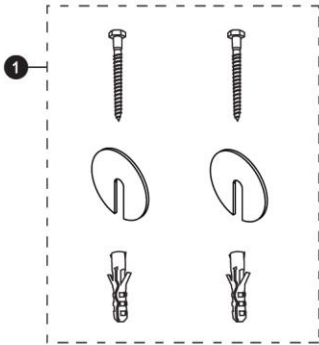

LHT241 & LHT241G

Supreme® Wall Mount Lavatory (including CeFIONtect™)

LHT241	LHT241.4	LHT241.8
LT241	LT241.4	LT241.8
HT242	HT242	HT242
LHT241G	LHT241.4G	LHT241.8G
LT241G	LT241.4G	LT241.8G
HT242	HT242	HT242

Item	Part	Description
------	------	-------------

1	THU125R	Mounting Set
2	THU136	Screw Set - Shroud

Note:

THU136 has polished chrome caps.

Product Number Explanations

Wall Mount Lavatory

(LHT) Wall Mount Lavatory
(241) Model
(.4) 4" Centers
(.8) 8" Centers
(G) CeFIONtect™

Lavatory

(LT) Lavatory
(241) Model
(.4) 4" Centers
(.8) 8" Centers
(G) CeFIONtect™

Shroud

(HT) Shroud
(242) Model

Actual Product may vary slightly from illustration.