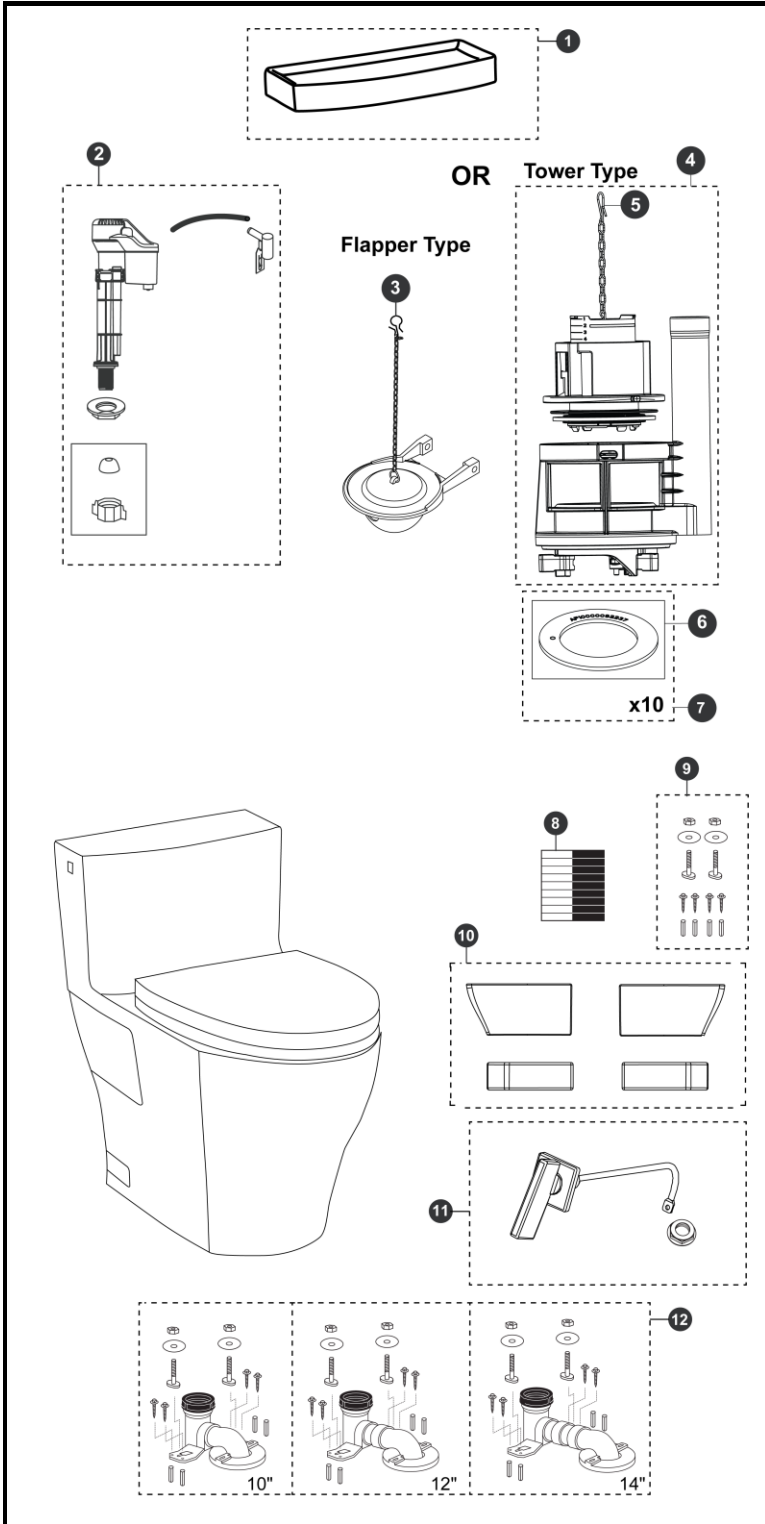

MS624214CEF  
CST624CEF  
CST624CEFT

MS624214CEFG  
CST624CEGF  
CST624CEFGT

**Legato®**  
**1.28 Gpf Toilet, Elongated,**  
**Tornado Flush™, UniFit Rough-In,**  
**Universal Height, (including CeFIONtect™)**

Item	Part	Description
1	TCU624CRE#01	Tank Lid - Cotton
	TCU624CRE#03	Tank Lid - Bone
	TCU624CRE#11	Tank Lid - Colonial White
	TCU624CRE#12	Tank Lid - Sedona Beige
	TCU624CRE#51	Tank Lid - Ebony
2	TSU81.30-A	Fill Valve
3	THU500S	Flapper w/ Chain
4	THU451.10A-A	Drain Valve
5	THU440-A	Flush Tower
6	THU407	Seal Gasket (1 piece)
7	THU370	Seal Gasket (10 pieces)
8	THU234	Velcro Tape
9	THU020	UniFit Mounting Set
10	THU344#01	Side Plates w/ Velcro Tape - Cotton
	THU344#03	Side Plates w/ Velcro Tape - Bone
	THU344#11	Side Plates w/ Velcro Tape - Colonial White
	THU344#12	Side Plates w/ Velcro Tape - Sedona Beige
	THU344#51	Side Plates w/ Velcro Tape - Ebony
11	THU312#CP	Trip Lever - Chrome Plated
	THU312#BN	Trip Lever - Brushed Nickel
	THU312#PN	Trip Lever - Polished Nickel
12	TSU03W.10R	UniFit - 10" Rough-in
	TSU03W.12R	UniFit - 12" Rough-in
	TSU03W.14R	UniFit - 14" Rough-in

**Note:**

**Product Number Explanations**

**One-Piece Toilet**

- (MS) Toilet & Seat Combination
- (624) Toilet Model
- (214) Seat Model
- (C) Tornado Flush™
- (E) 1.28gpf / 4.8 Lpf
- (F) Universal Height
- (G) CeFIONtect™
- (T) Drain Valve Tower Type