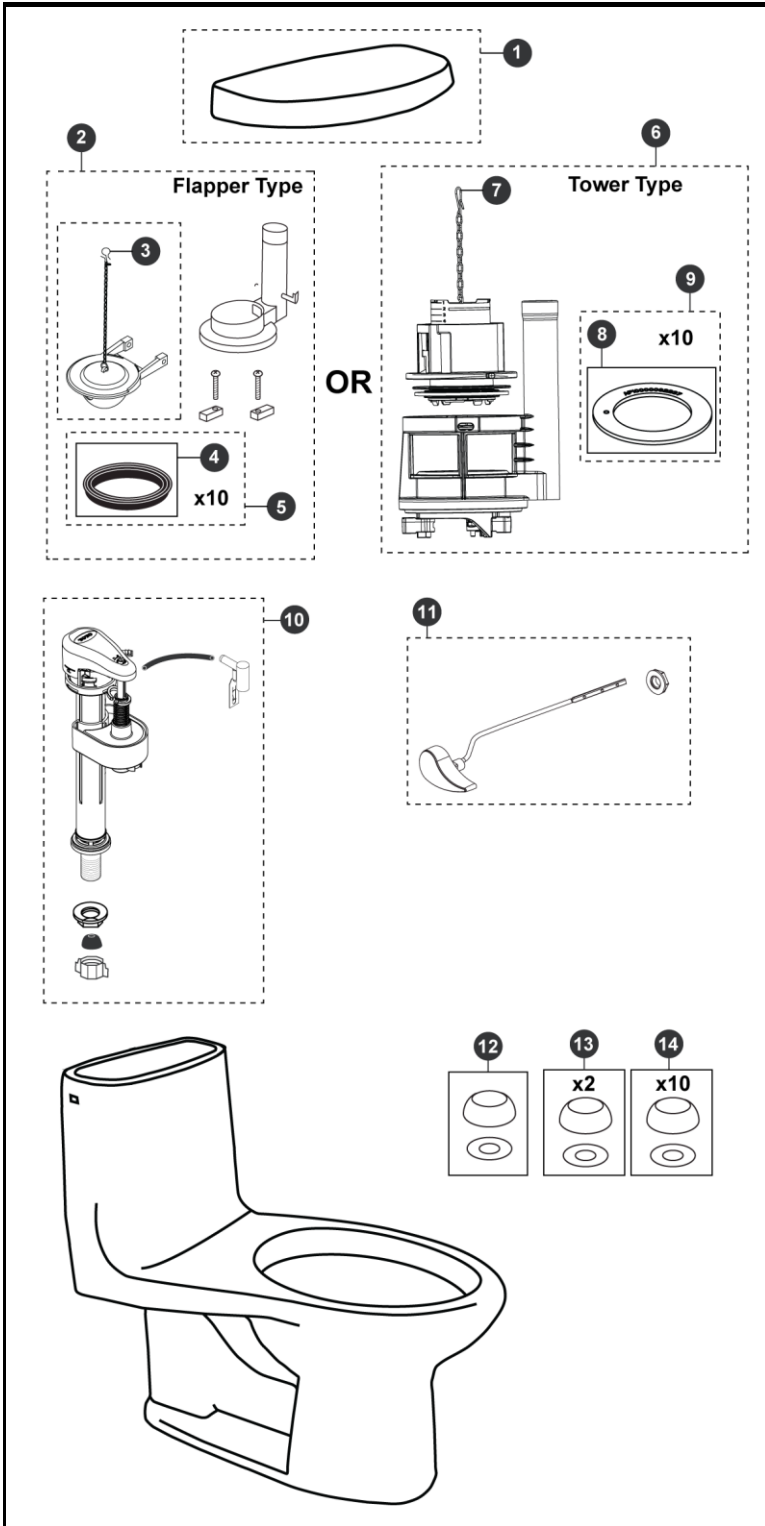

MS604114CEF  
CST604CEF  
CST604CEFT

MS604114CEFG  
CST604CEFG  
CST604CEFGT

**Ultramax® II**  
**1.28 Gpf Toilet, Elongated,**  
**Tornado Flush™, Universal Height**  
**(including CeFiONtect™)**

Actual Product may vary slightly from illustration.

Item	Part	Description
1	TCU604CRE#01	Tank Lid w/ gasket - Cotton
	TCU604CRE#03	Tank Lid w/ gasket - Bone
	TCU604CRE#11	Tank Lid w/ gasket - Colonial White
	TCU604CRE#12	Tank Lid w/ gasket - Sedona Beige
	TCU604CRE#51	Tank Lid w/ gasket - Ebony
2	THU013P	Drain Valve
3	THU500S	Flapper w/ chain
4	9BU002E	Drain Valve Gasket (1 piece)
5	THU097	Drain Valve Gasket (10 pieces)
6	THU451.10A-A	Drain Valve
7	THU440-A	Flush Tower
8	THU407	Seal Gasket (1 piece)
9	THU370	Seal Gasket (10 pieces)
10	TSU51A	Fill Valve
11	THU808#01-A	Trip Lever - Cotton
	THU808#03-A	Trip Lever - Bone
	THU808#11-A	Trip Lever - Colonial White
	THU808#12-A	Trip Lever - Sedona Beige
	THU808#51-A	Trip Lever - Ebony
	THU808#CP-A	Trip Lever - Chrome Plated
	THU808#BN-A	Trip Lever - Brushed Nickel
	THU808#PN-A	Trip Lever - Polished Nickel
12	THU044#01	Bolt Cap Set - Cotton (1 set)
	THU044#03	Bolt Cap Set - Bone (1 set)
	THU044#11	Bolt Cap Set - Colonial White (1 set)
	THU044#12	Bolt Cap Set - Sedona Beige (1 set)
	THU044#51	Bolt Cap Set - Ebony (1 set)
13	THU044S#01	Bolt Cap Set - Cotton (2 sets)
	THU044S#03	Bolt Cap Set - Bone (2 sets)
	THU044S#11	Bolt Cap Set - Colonial White (2 sets)
	THU044S#12	Bolt Cap Set - Sedona Beige (2 sets)
	THU044S#51	Bolt Cap Set - Ebony (2 sets)
14	THU098#01	Bolt Cap Set - Cotton (10 Sets)
	THU098#03	Bolt Cap Set - Bone (10 Sets)
	THU098#11	Bolt Cap Set - Colonial White (10 Sets)
	THU098#12	Bolt Cap Set - Sedona Beige (10 Sets)
	THU098#51	Bolt Cap Set - Ebony (10 Sets)

**Note:**

**Product Number Explanations**

**1-Piece Toilet**

(MS) Toilet & Seat Combination  
(604) Toilet Model  
(114) Seat Model  
(C) Tornado Flush  
(E) 1.28gpf / 4.8Lpf  
(F) Universal Height  
(G) CeFiONtect  
(T) Drain Valve Tower