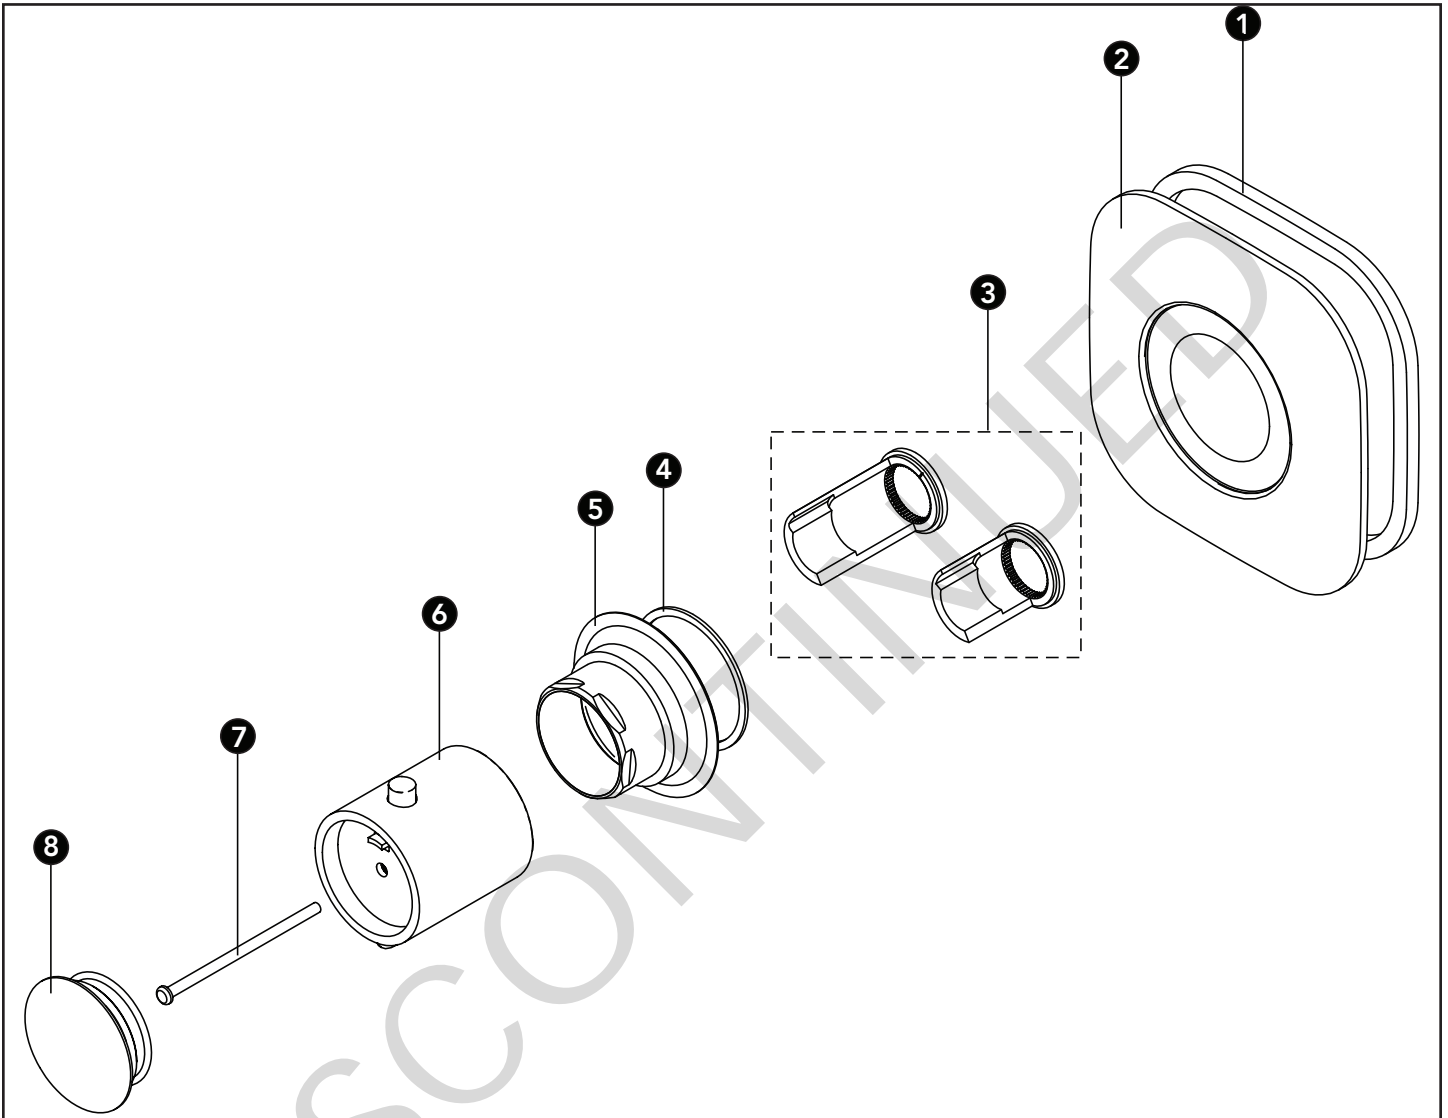

AQUIA®
Trim Only for 1/2" Thermostatic Mixing Valve

LEGEND
\$\$ = Denotes Finish
#CP = Polished Chrome
#BN = Brushed Nickel
#PN = Polished Nickel

Item	Part	Description
1	THP4539	Faceplate Gasket
2	THP4547#\$\$	Faceplate
3	THP4548	Temperature Limit Stop
4	THP4536	Escutcheon Gasket
5	THP4549#\$\$	Escutcheon
6	THP4550#\$\$	Control Knob
7	THP4551	Screw Assortment (4)
8	THP4552#\$\$	Control Knob Cap