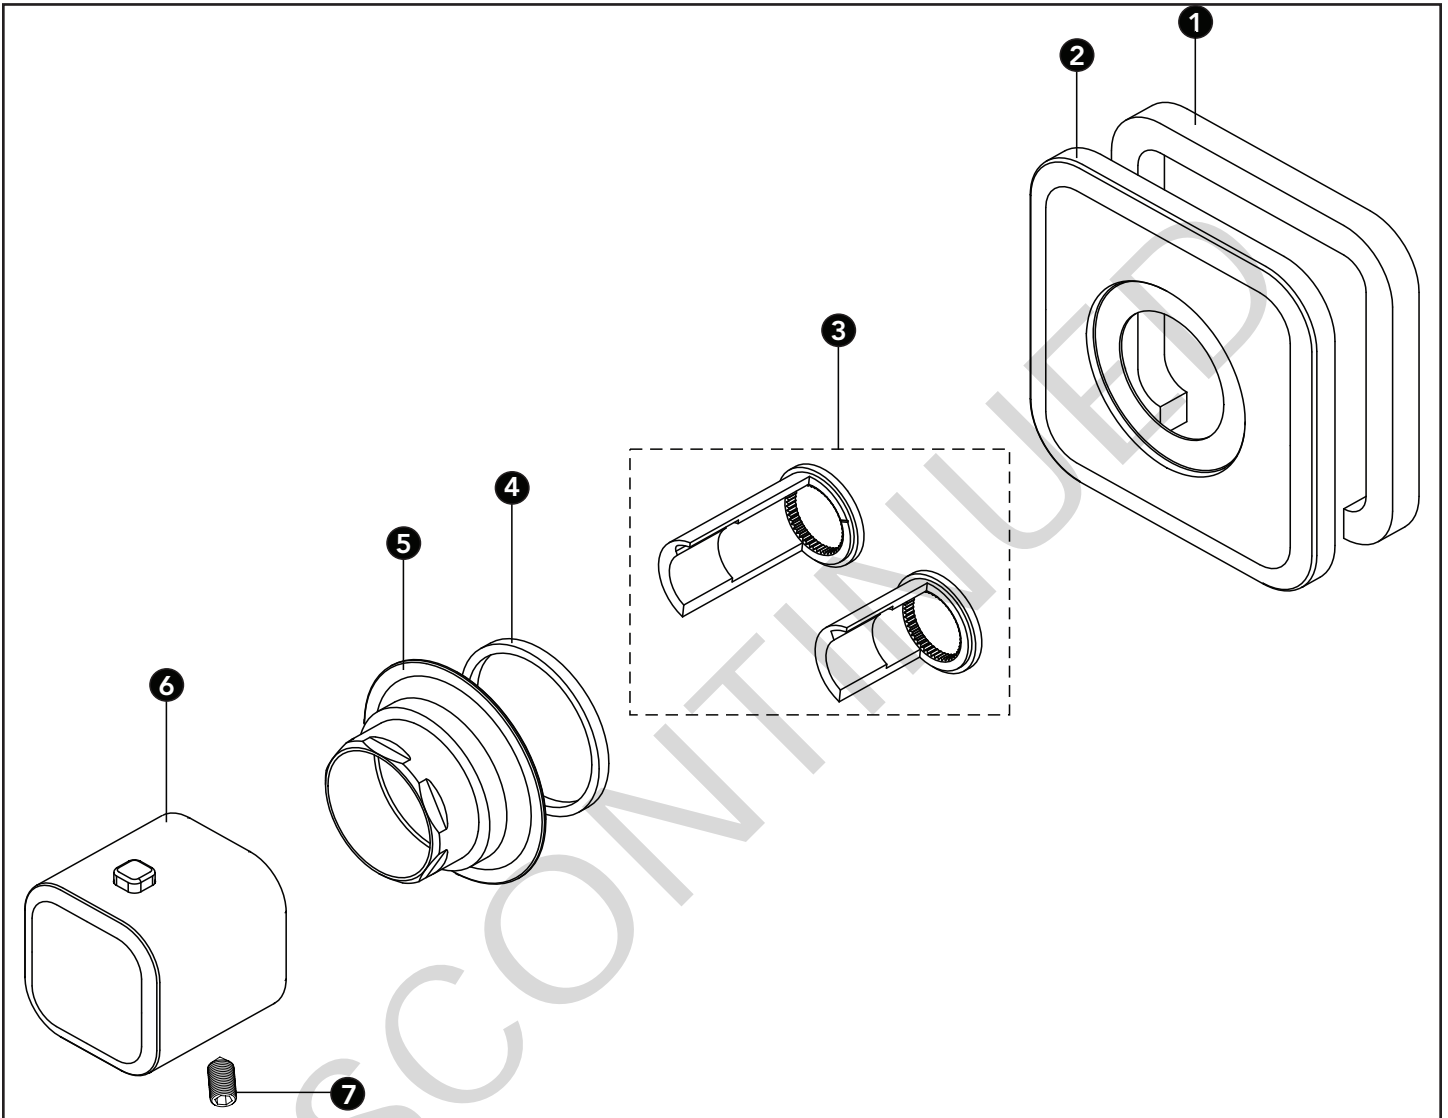

UPTON®
Trim Only for 1/2" Thermostatic Mixing Valve

LEGEND
\$\$ = Denotes Finish
#CP = Polished Chrome
#BN = Brushed Nickel
#PN = Polished Nickel

Item	Part	Description
1	THP4543	Faceplate Gasket
2	THP4553#\$\$	Faceplate
3	THP4348	Temperature Limit Stop
4	THP4536	Escutcheon Gasket
5	THP4549#\$\$	Escutcheon
6	THP4554#\$\$	Control Knob
7	THP4165	Set Screw