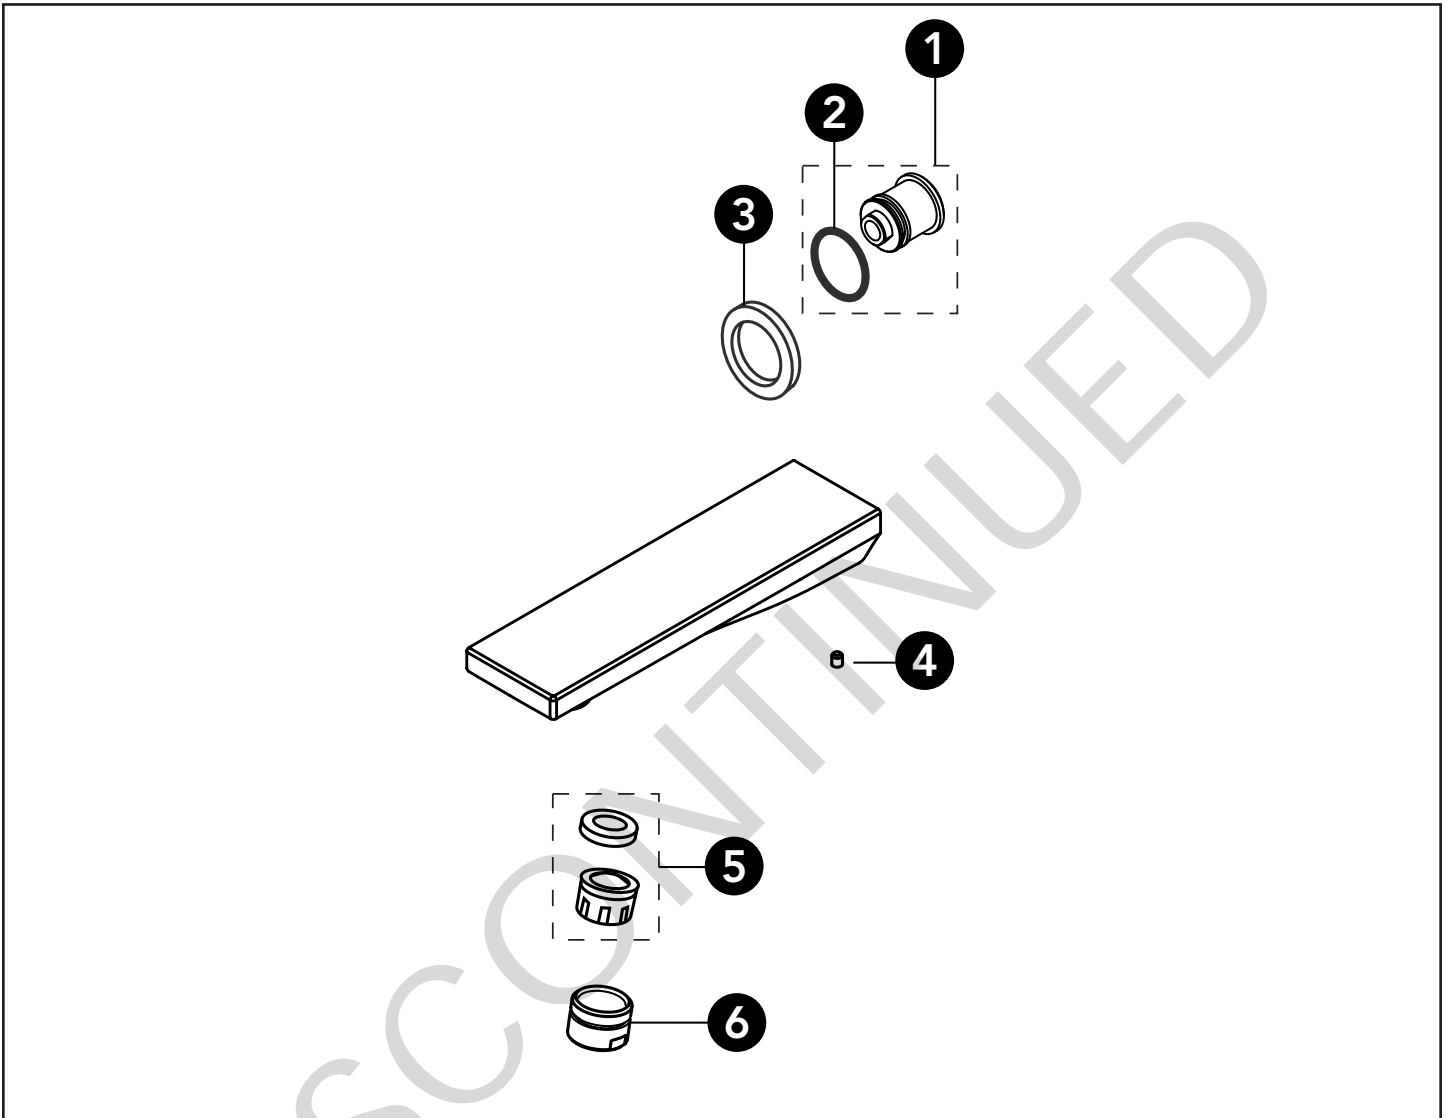

LEGATO®
Wall Spout

LEGEND
\$\$ = Denotes Finish
#CP = Polished Chrome
#BN = Brushed Nickel
#PN = Polished Nickel

Item	Part	Description
1	THP4057	Pipe Adaptor & O-ring
2	THP4058	O-ring
3	THP4557	Gasket
4	THP4085	Set Screw
5	THP4560	Gasket & Aerator
6	THP4561#\$\$	Aerator Housing