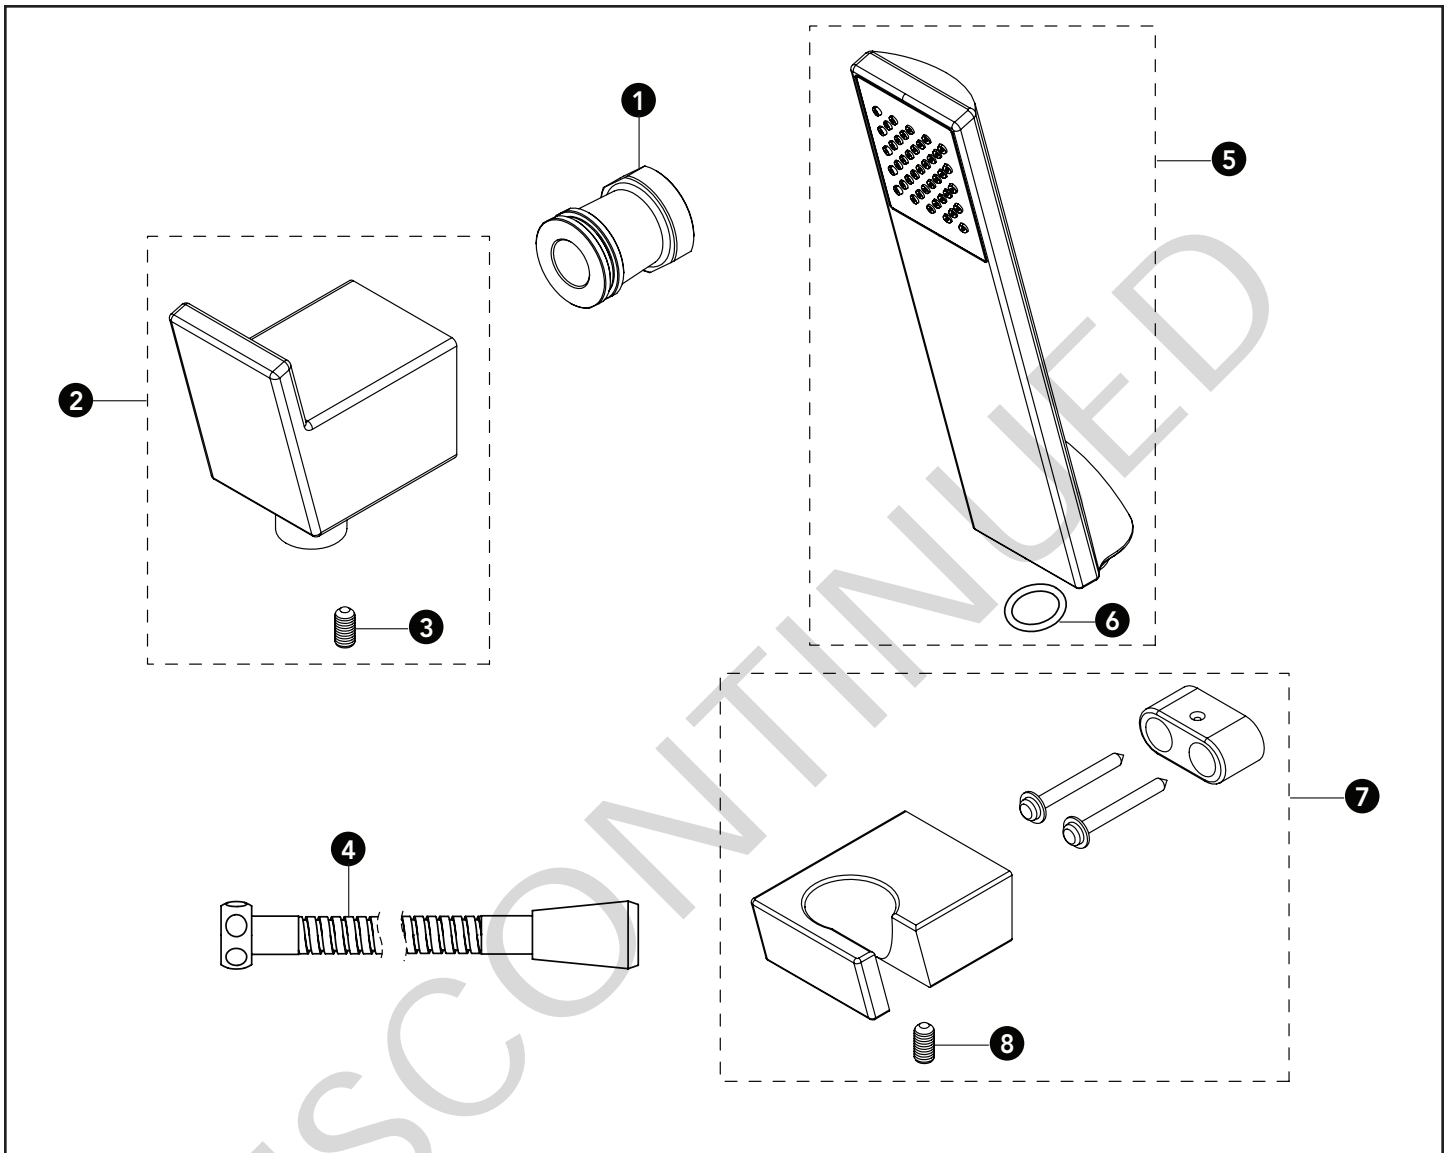

LEGATO®
Handshower Set

Item	Part	Description
1	THP4577	Adapter
2	THP4578#\$\$	Elbow with Set Screw
3	THP4579	Set Screw
4	THP4454#\$\$	Handshower Hose
5	THP4580#\$\$	Handshower
6	THP4070	O-ring
7	THP4581#\$\$	Handshower Bracket Assembly
8	THP4028	Set Screw

LEGEND
\$\$ = Denotes Finish
#CP = Polished Chrome
#BN = Brushed Nickel
#PN = Polished Nickel