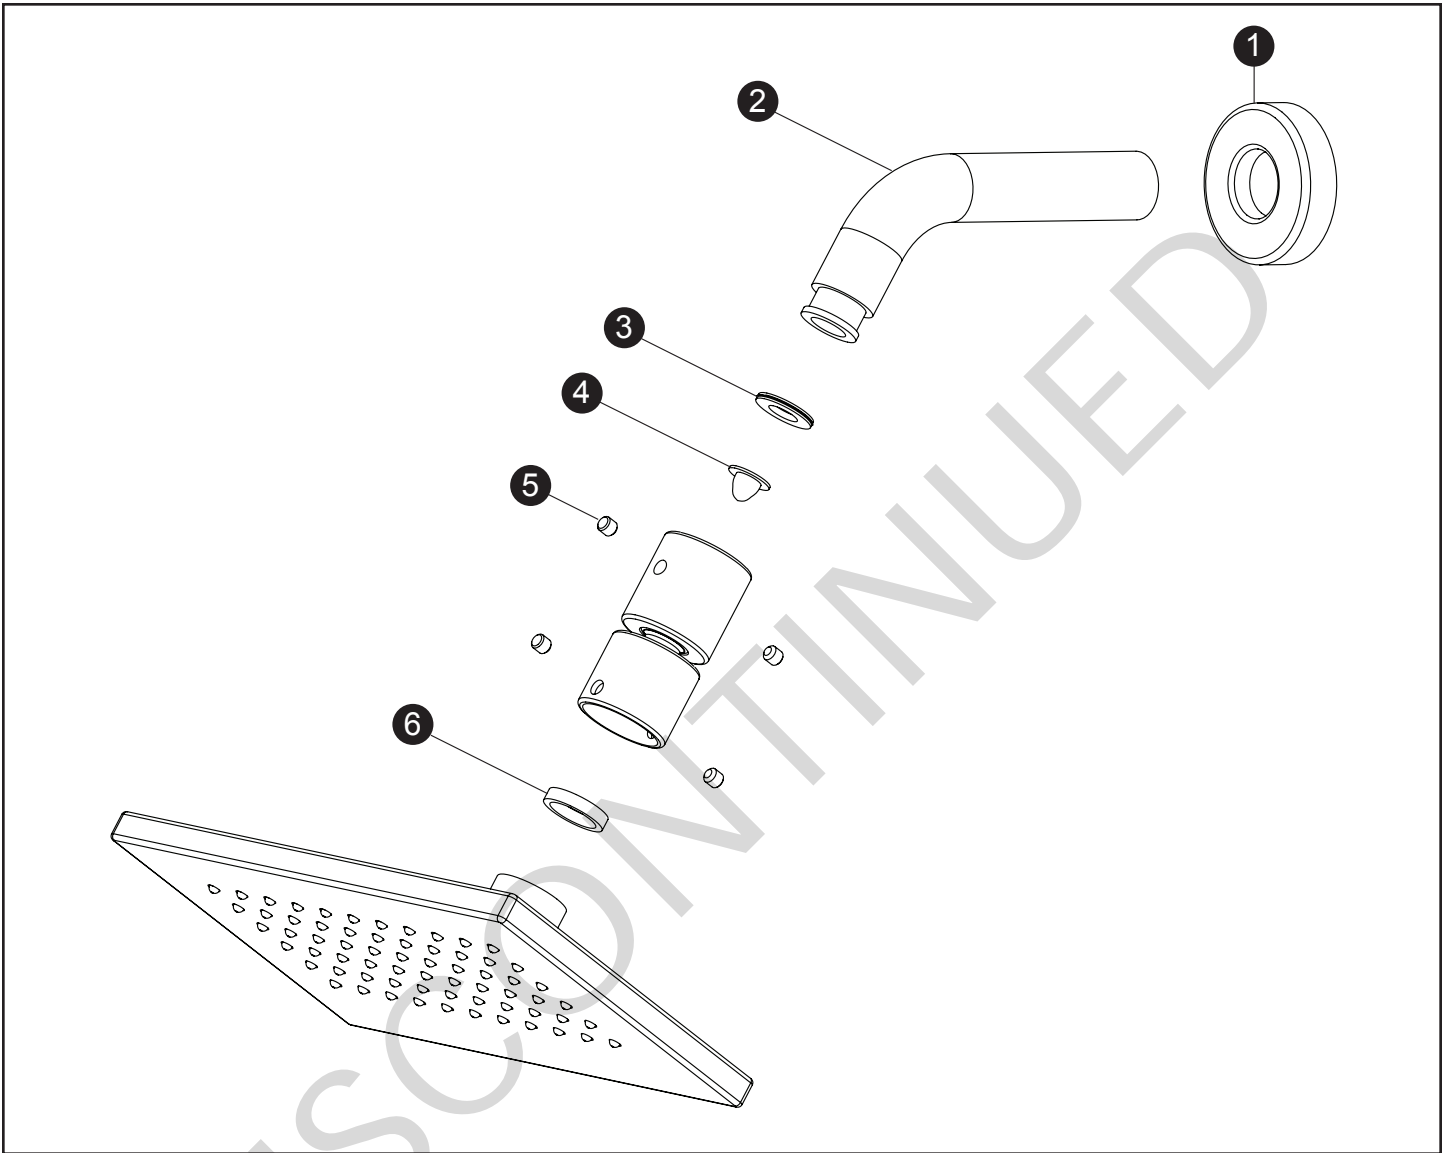

LEGATO®
Showerhead with Arm

LEGEND
\$\$ = Denotes Finish
#CP = Polished Chrome
#BN = Brushed Nickel
#PN = Polished Nickel

Item	Part	Description
1	THP4517#\$\$	Escutcheon
2	THP4582#\$\$	Shower Arm
3	THP4009	Gasket
4	THP4063	Filter
5	THP4583	Set Screw
6	THP4065	Gasket