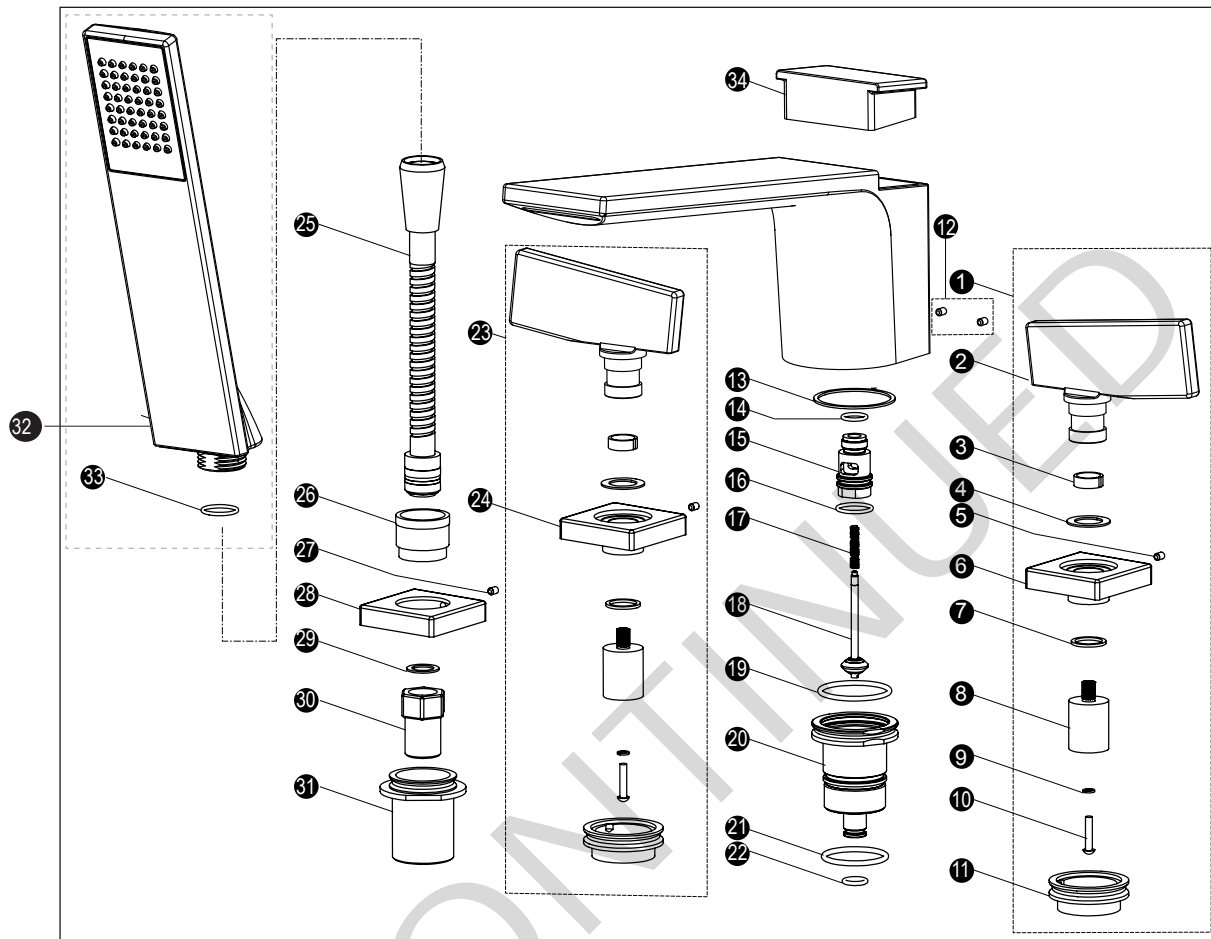

Trim for Deck-Mounted Bath Faucet with Handshower

LEGEND	
\$\$	= Denotes Finish
#CP	= Polished Chrome
#BN	= Brushed Nickel
#PN	= Polished Nickel

Item	Part	Description	Item	Part	Description
1	THP4628#\$\$	Handle Assembly (Cold)	18	THP4641	Diverter
2	THP4629#\$\$	Handle only (Cold/Hot)	19	THP4590	O-ring
3	THP4630	Ring	20	THP4642	Spout Adapter
4	THP4631	Washer	21	THP4643	O-ring
5	THP4167	Set Screw	22	THP4400	O-ring
6	THP4632#\$\$	Base (Cold)	23	THP4644#\$\$	Handle Assembly (Hot)
7	THP4631	Washer	24	THP4645#\$\$	Base (Hot)
8	THP4633	Adaptor	25	THP4646#\$\$	Handshower Hose
9	THP4634	Washer	26	THP4647	Handshower Housing
10	THP4635	Screw	27	THP4365	Set Screw
11	THP4636	Deck Adapter	28	THP4648#\$\$	Handshower Base
12	THP4365	Set Screw	29	THP4229	Gasket
13	THP4037	Gasket	30	THP4649	Hose Connector
14	THP4637	O-ring	31	THP4650	Handshower Base Adapter
15	THP4638	Diverter Housing	32	THP4580#\$\$	Handshower
16	THP4639	O-ring	33	THP4070	O-ring
17	THP4640	Spring	34	THP4651#\$\$	Pop-up